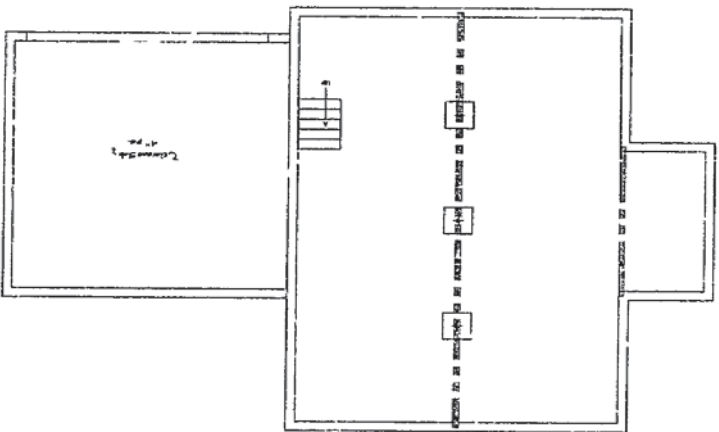

FIRST FLOOR PLAN

SECOND FLOOR PLAN

APPROVED BY:  
 RIC WEINSCHENK  
 16 PARK CIRCLE  
 LYFE ELIZABETH, MAINE 04107  
 207-767-5900 phone  
 207-797-7705 fax

TITLE: HOUSE #7  
 COTTAGE PARK  
 PORTLAND, MAINE  
 FLOOR PLANS

DATE: 1994  
 SCALE: 1/8" = 1'-0"  
 SHEET NO. 3 of 5  
 COPYRIGHT 1994: RIC WEINSCHENK  
 Protected by Title 17 of the U.S. Code  
 No Not Copied Without Express Permission

APPROVED BY:

RIC WEINS, ENR  
 161, RT. CIRCLE  
 CAVE ELIZABETH MAINE 04107  
 207-767-5800 phone  
 201-797-7109 fax