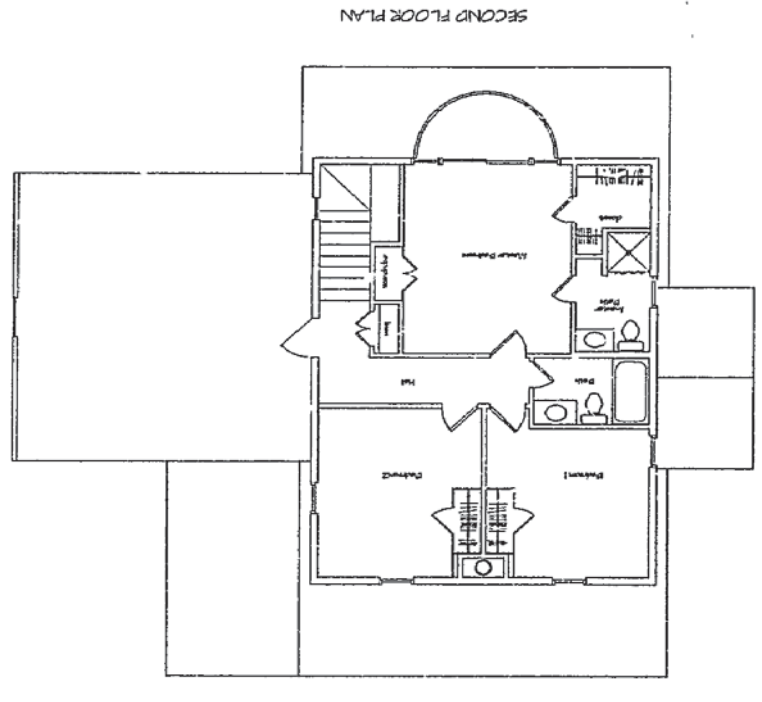

TITLE:

HOUSE #7  
 COTTAGE PARK  
 PORTLAND, MAINE

WEST & SOUTH ELEVATIONS

DATE:

1994

SCALE: 1/8" = 1' - 0"

SHEET NO. 5 of 5

COPYRIGHT 1994, RIC WEINSCHEIK  
 Protected by Title 17 of the U.S. Code  
 Do Not Copy Without Express Permission

FIRST FLOOR PLAN

SECOND FLOOR PLAN

APPROVED BY:  
 RIC WEINSCHENK  
 16 PARK CIRCLE  
 LYFE ELIZABETH, MAINE 04107  
 207-767-5900 phone  
 207-797-7705 fax

TITLE: HOUSE #7  
 COTTAGE PARK  
 PORTLAND, MAINE  
 FLOOR PLANS