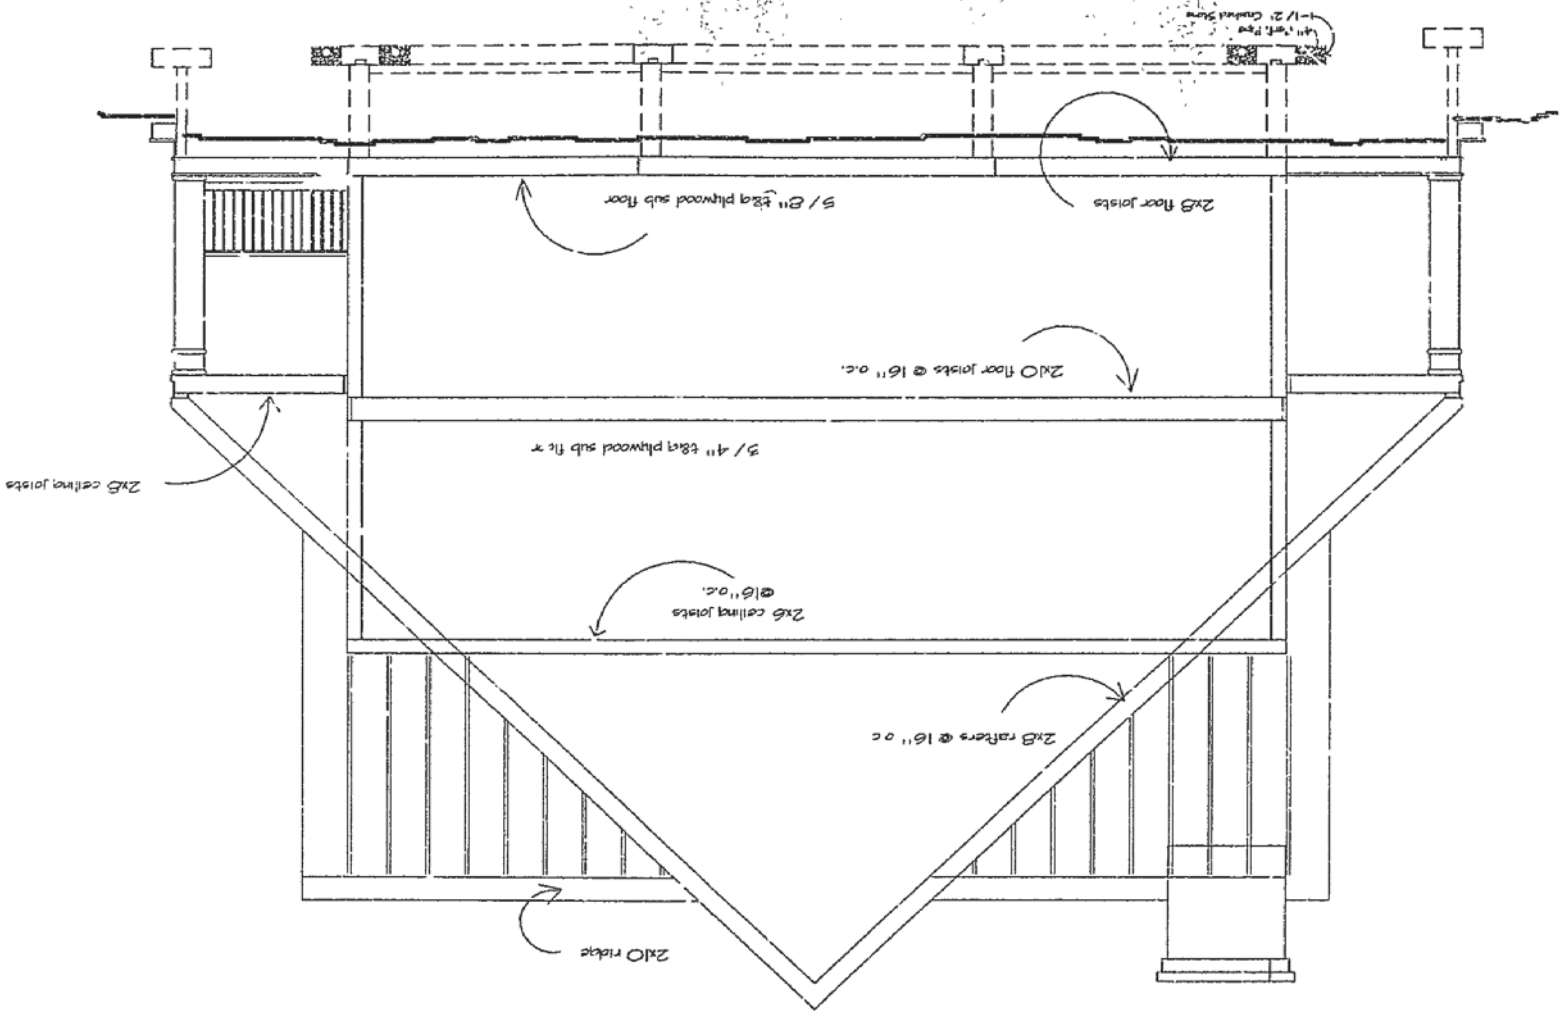

APPROVED BY:

RIC WEINSCENK
16 PARK CIRCLE
CAPE ELIZABETH, MAINE 04107
207-767-5800 phone
207-797-7709 fax

TITLE

HOUSE #7
COTTAGE PARK
PDR. AND, MAINE

DATE

SCALE: 1/4"=1'-0"

SHEET NO.

SECTION

COPYRIGHT 1994, RIC WEINSCENK
Protected by Title 17 of the U.S. Code
Do Not Copy Without Express Permission