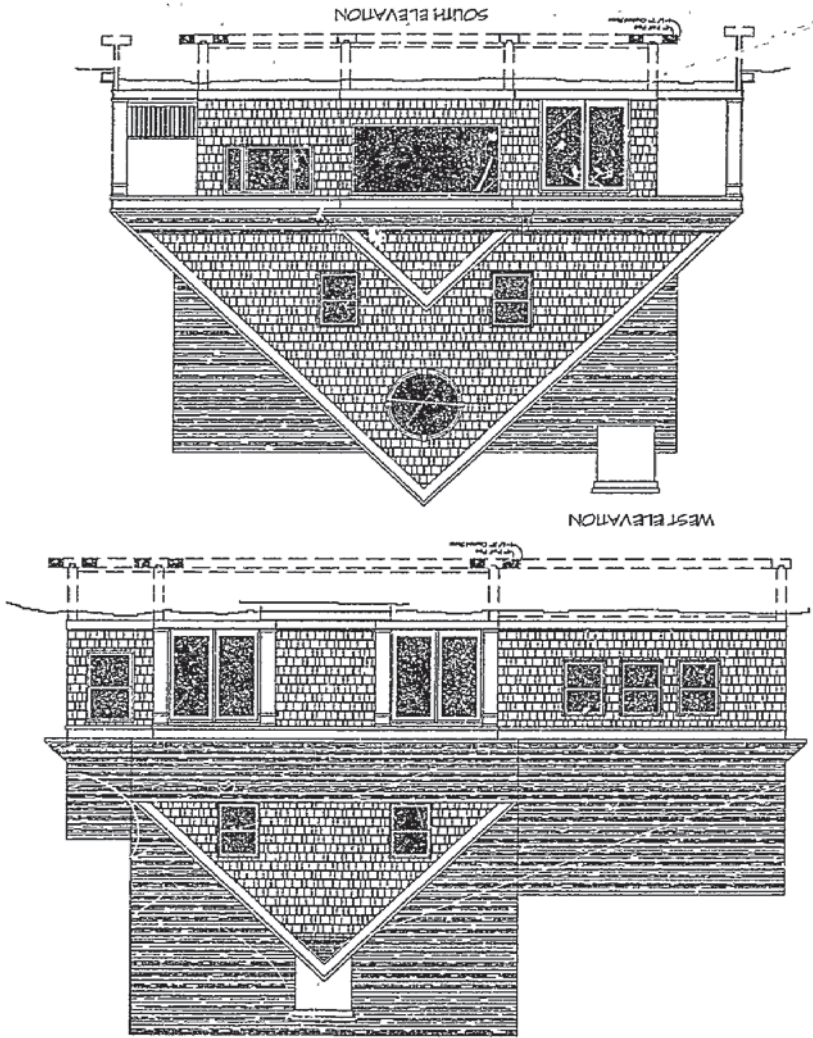

APPROVED BY:

RIC WEINSCHEIK
15 PARK CIRCLE
CAPE ELIZABETH, MAINE 04107
207-767-5800 Home
207-797-7705 Fax

TITLE:

HOUSE #7
COTTAGE PARK
PORTLAND, MAINE

WEST & SOUTH ELEVATIONS

DATE:

1994

SCALE: 1/8" = 1' - 0"

SHEET NO. 5 of 5

COPYRIGHT 1994, RIC WEINSCHEIK
Protected by Title 17 of the U.S. Code
Do Not Copy Without Express Permission