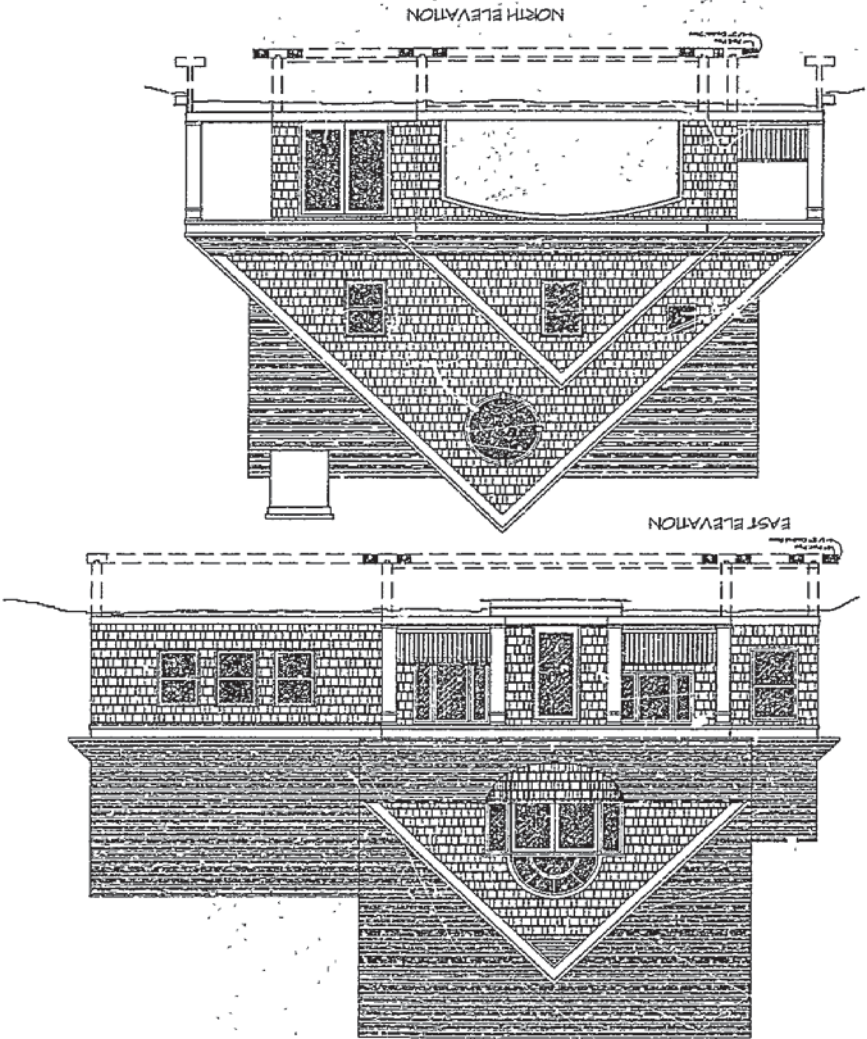

TITLE

HOUSE #7  
 COTTAGE PARK  
 PDR. AND, MAINE

DATE

SCALE: 1/4"=1'-0"

SHEET NO.

SECTION

COPYRIGHT 1994, RIC WEINSCENK  
 Protected by Title 17 of the U.S. Code  
 Do Not Copy Without Express Permission

NORTH ELEVATION

EAST ELEVATION

APPROVED BY:

RIC WEINSCHEIN  
 16 PARK CIRCLE  
 CAPE ELIZABETH, MAINE 04107  
 207-767-2900 phone  
 207-797-7703 fax

TITLE: HOUSE #7  
 COTTAGE PARK  
 PORTLAND, MAINE

EAST & NORTH ELEVATIONS