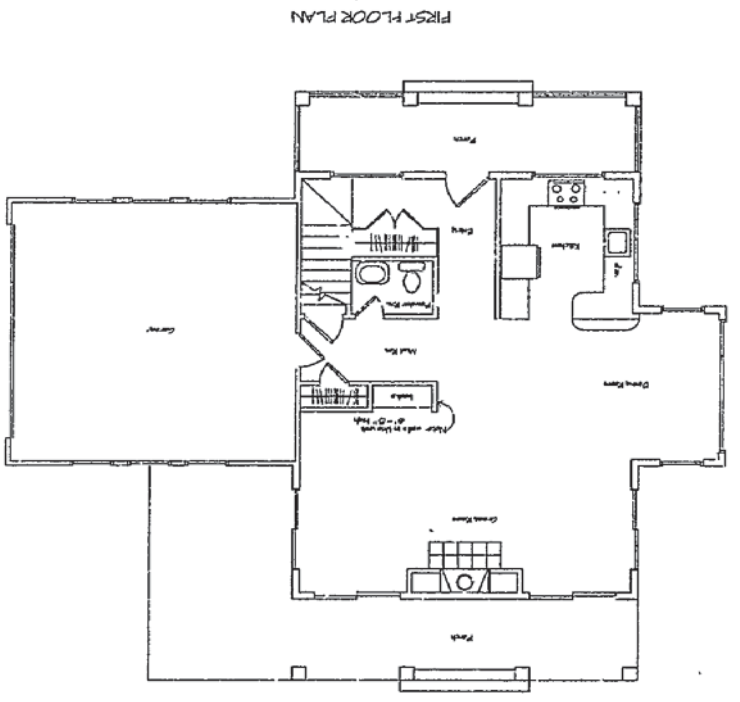

TITLE:

HOUSE #7  
 COTTAGE PARK  
 PORTLAND, MAINE

WEST & SOUTH ELEVATIONS

DATE:

1994

SCALE: 1/8" = 1' - 0"

SHEET NO. 5 of 5

COPYRIGHT 1994, RIC WEINSCHEIK  
 Protected by Title 17 of the U.S. Code  
 Do Not Copy Without Express Permission

FIRST FLOOR PLAN

SECOND FLOOR PLAN

APPROVED BY:  
 RIC WEINSCHENK  
 16 PARK CIRCLE  
 LYFE ELIZABETH, MAINE 04107  
 207-767-5900 phone  
 207-797-7705 fax

TITLE: HOUSE #7  
 COTTAGE PARK  
 PORTLAND, MAINE  
 FLOOR PLANS