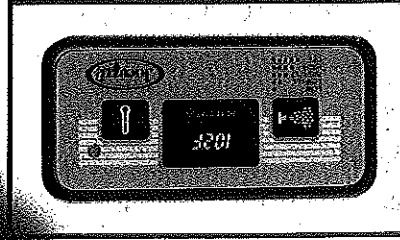

• Electronic Controls
State-of-the-art electronic controls offer fingertip control of the heater and water temperature.

• Spa Cover
Optional fitted thermal covers are available for any Echo whirlpool spa you select.

• Silent Air Induction
Our patented Silent Air Induction System gives you fingertip adjustment of the air and water mixture without a sound.

• Jacuzzi® Adjustable Jet
Our patented jets mix air and water in equal parts for a consistently soothing mixture.

• Durable High-Gloss Acrylic Shell
Our spas are noted for their long wearing high luster and easy-care, scratch resistant finish.