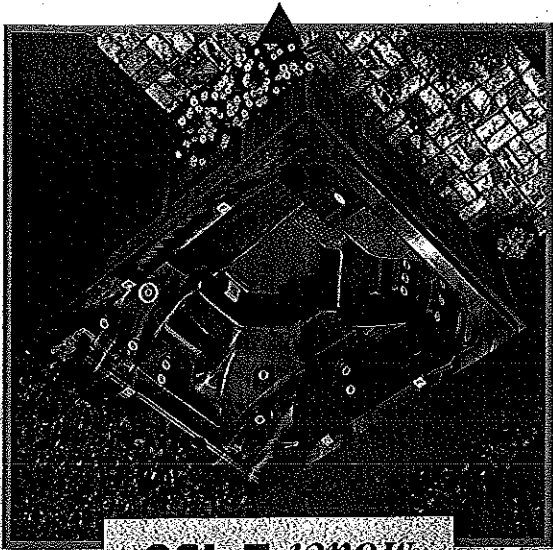

Model Z-150

The grand spa of the Echo line surrounds you with luxurious features, including easy-access steps, plentiful bucket seating, a relaxing lounger and 19 fully adjustable jets. You'll also enjoy special innovations usually found only on more expensive spas, such as a built-in ozone water purification system to help keep chemical costs & maintenance to a minimum.

• Dimensions:	82" L x 92" W x 32" H
• Seating Capacity:	5 to 6
• Material:	High-gloss acrylic fiberglass reinforced
• Construction:	Self-contained, pre-plumbed
• Installation:	Indoor/outdoor, freestanding
• No. of Whirlpool Jets:	19 fully adjustable jets, including 2 footwell jets
• Motor/Pump:	Two 1.25 HP whirlpool action, 230V 50 AMP dedicated service required, 4 wire service
• Water Capacity:	290 U.S. gallons
• Shipping Weight:	625 lbs.
• Certifications:	UL listed, factory pre-tested

Optional rigid spa cover. Ozonator included.

Jacuzzi... setting the standard in quality and manufacturing

• Ozone Ready When You Are
Jacuzzi® Spas are preset for an optional Ozone Generator. Add this water purifier now or later to save time and money by reducing the need for chemicals.

Not available on Z-101. Ozonator included on Z-150.

• Electronic Controls
State-of-the-art electronic controls offer fingertip control of the heater and water temperature.

• Spa Cover
Optional fitted thermal covers are available for any Echo whirlpool spa you select.

• Silent Air Induction
Our patented Silent Air Induction System gives you fingertip adjustment of the air and water mixture without a sound.

• Jacuzzi® Adjustable Jet
Our patented jets mix air and water in equal parts for a consistently soothing mixture.

• Durable High-Gloss Acrylic Shell
Our spas are noted for their long wearing high luster and easy-care, scratch resistant finish.