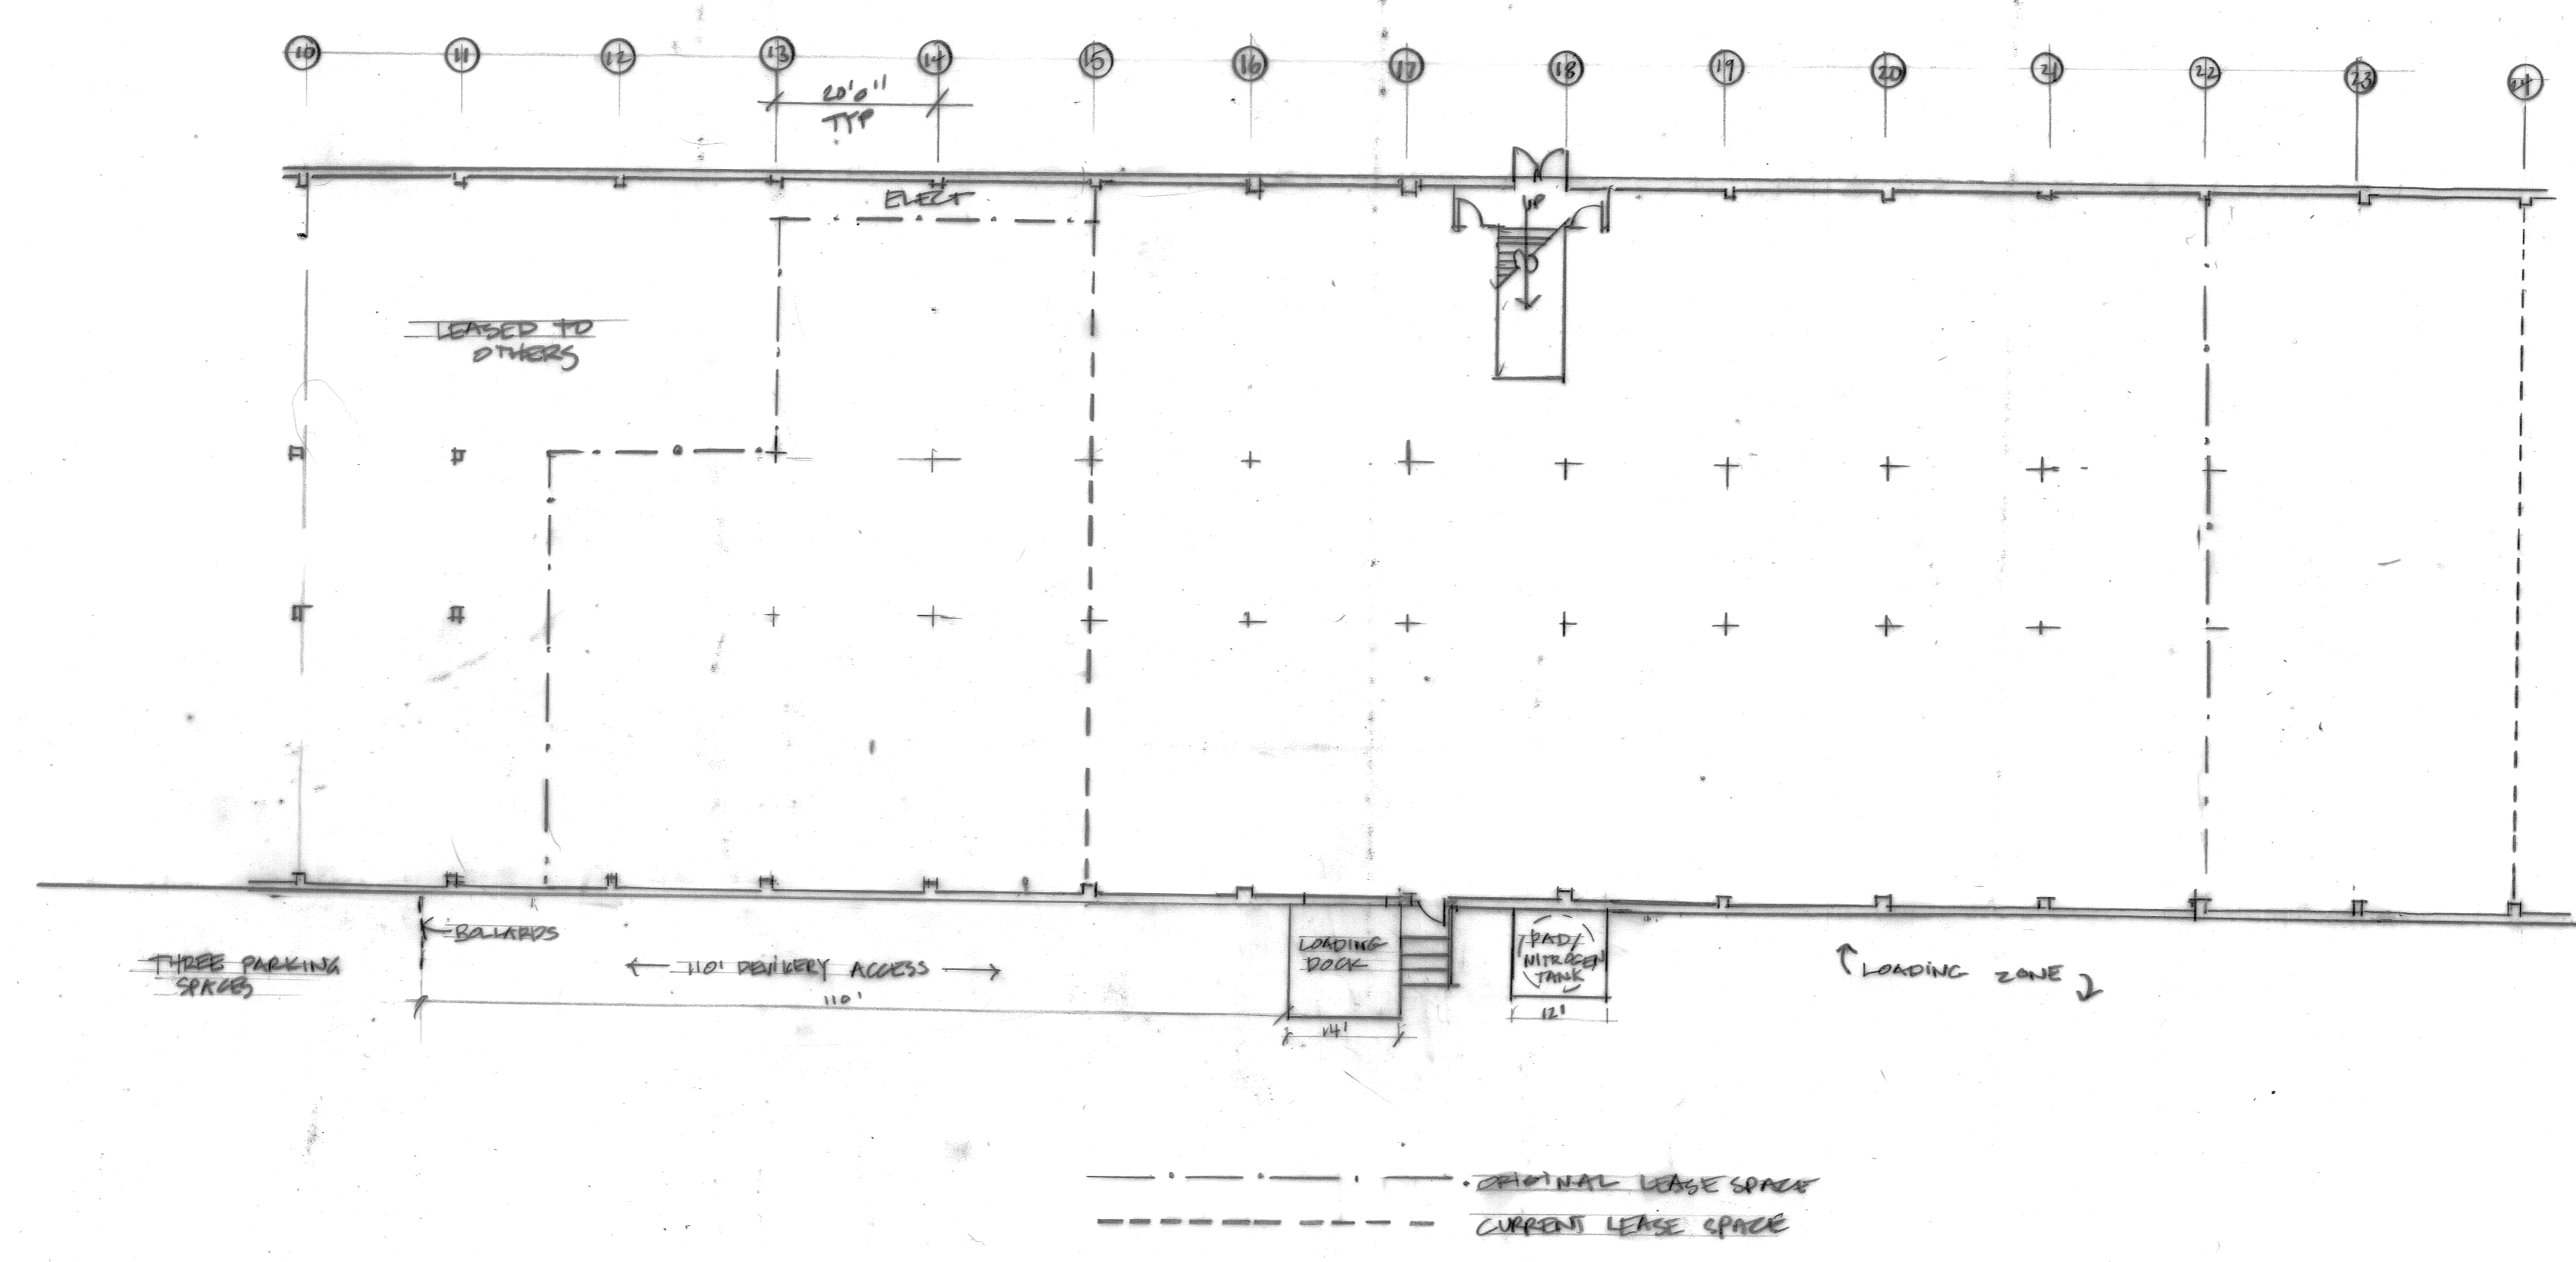

REVISED  
JAN 30/15

LEASED SPACE

JANUARY 25, 2015

SHUCKS MAINE LOBSTER  
POT PORTLAND, MAINE

19

3