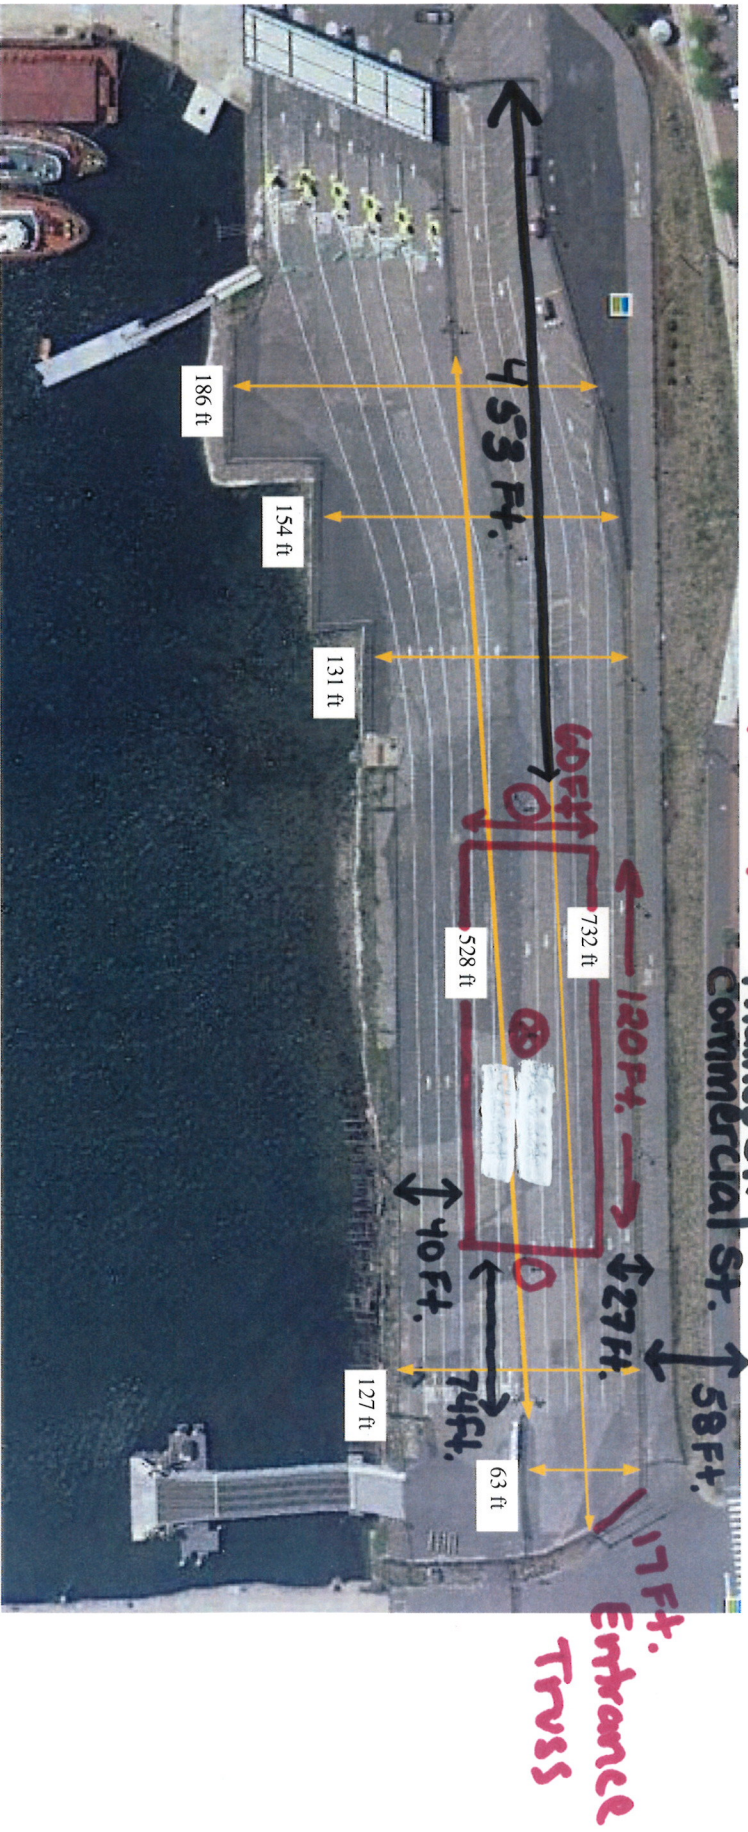

HOT WING COOK-OFF TENT CHALLENGE

@ 92,000 square feet

@ 2.11 acres

Concerts on the Waterfront at Ocean Gateway