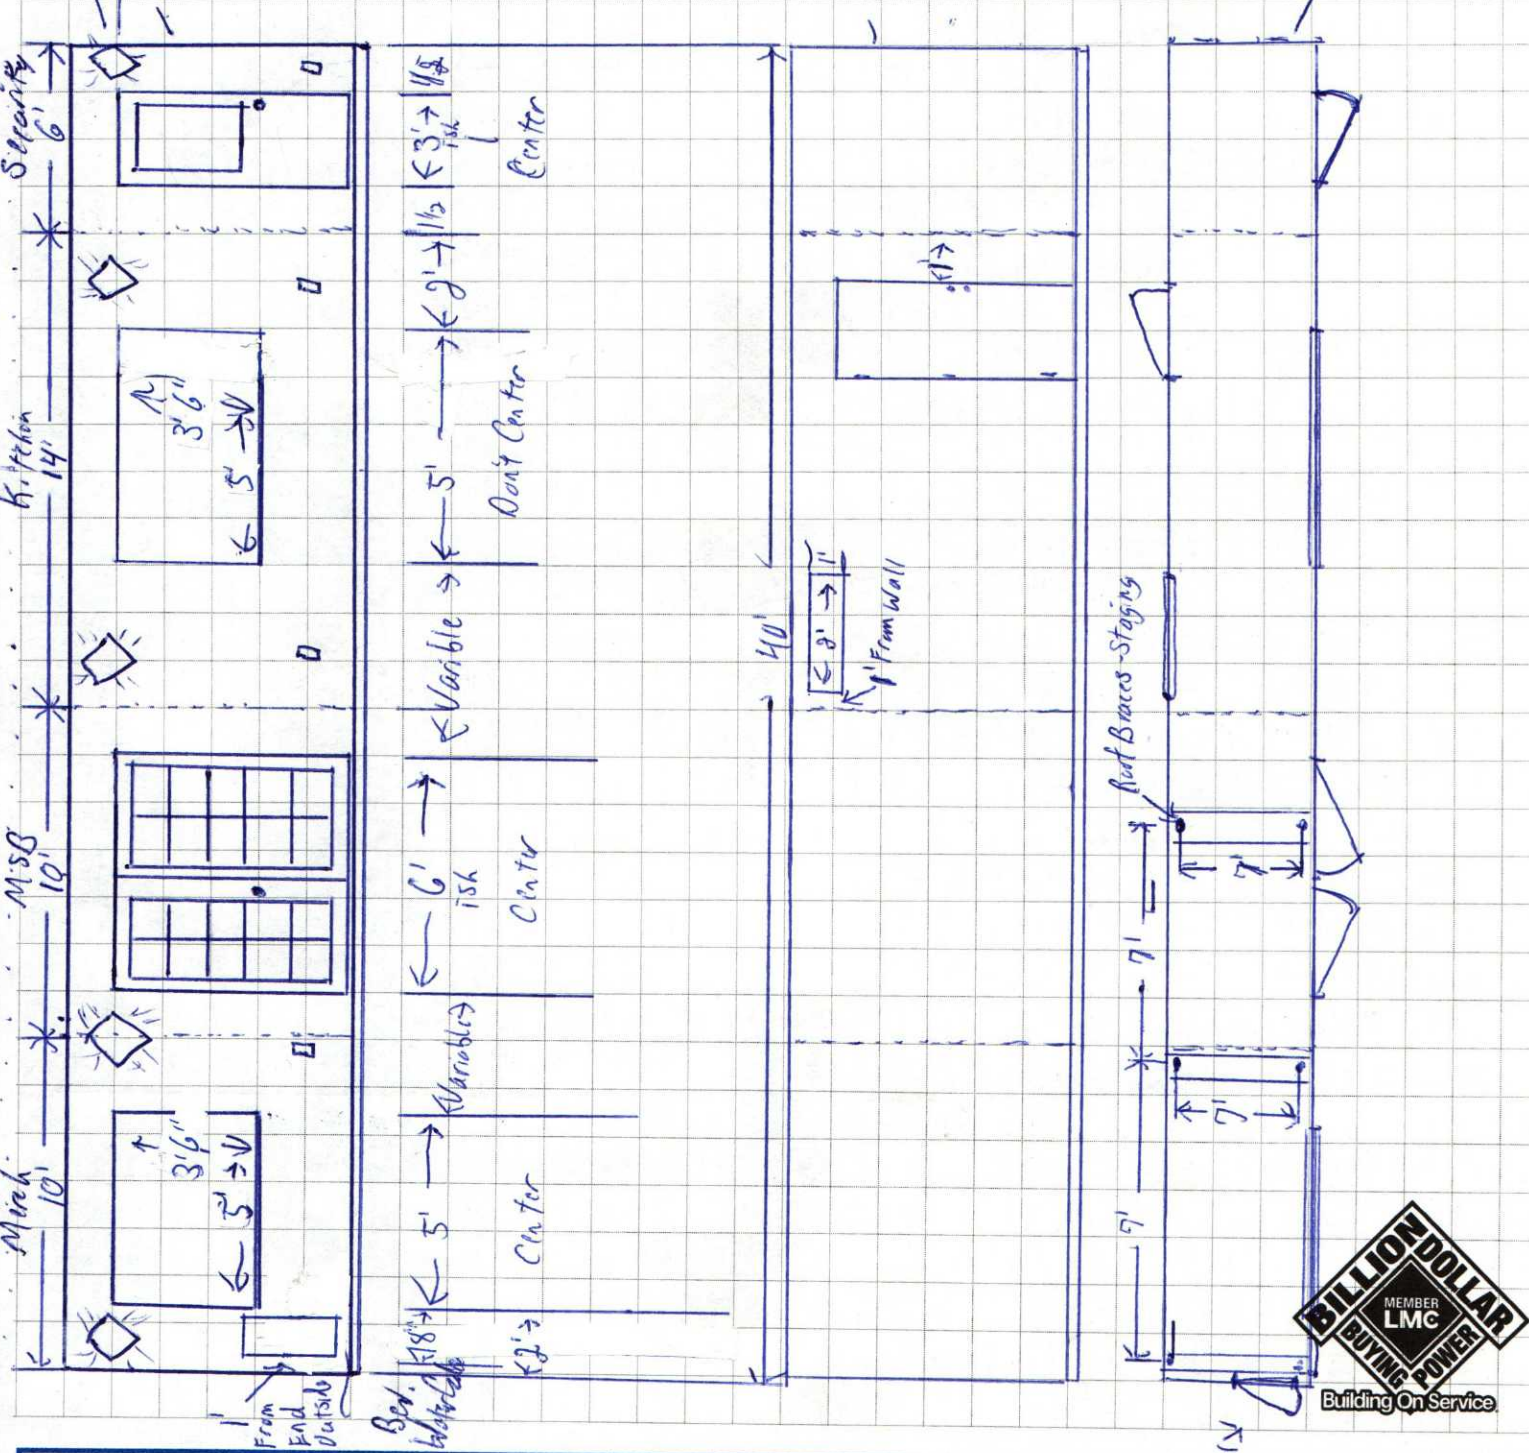

www.vikingslumber.com
800-244-5211

28
Double Door End
FRONT
Frames all the
Same height

Back
View

Top
View

"Call us old fashioned and we'll say thank you!"