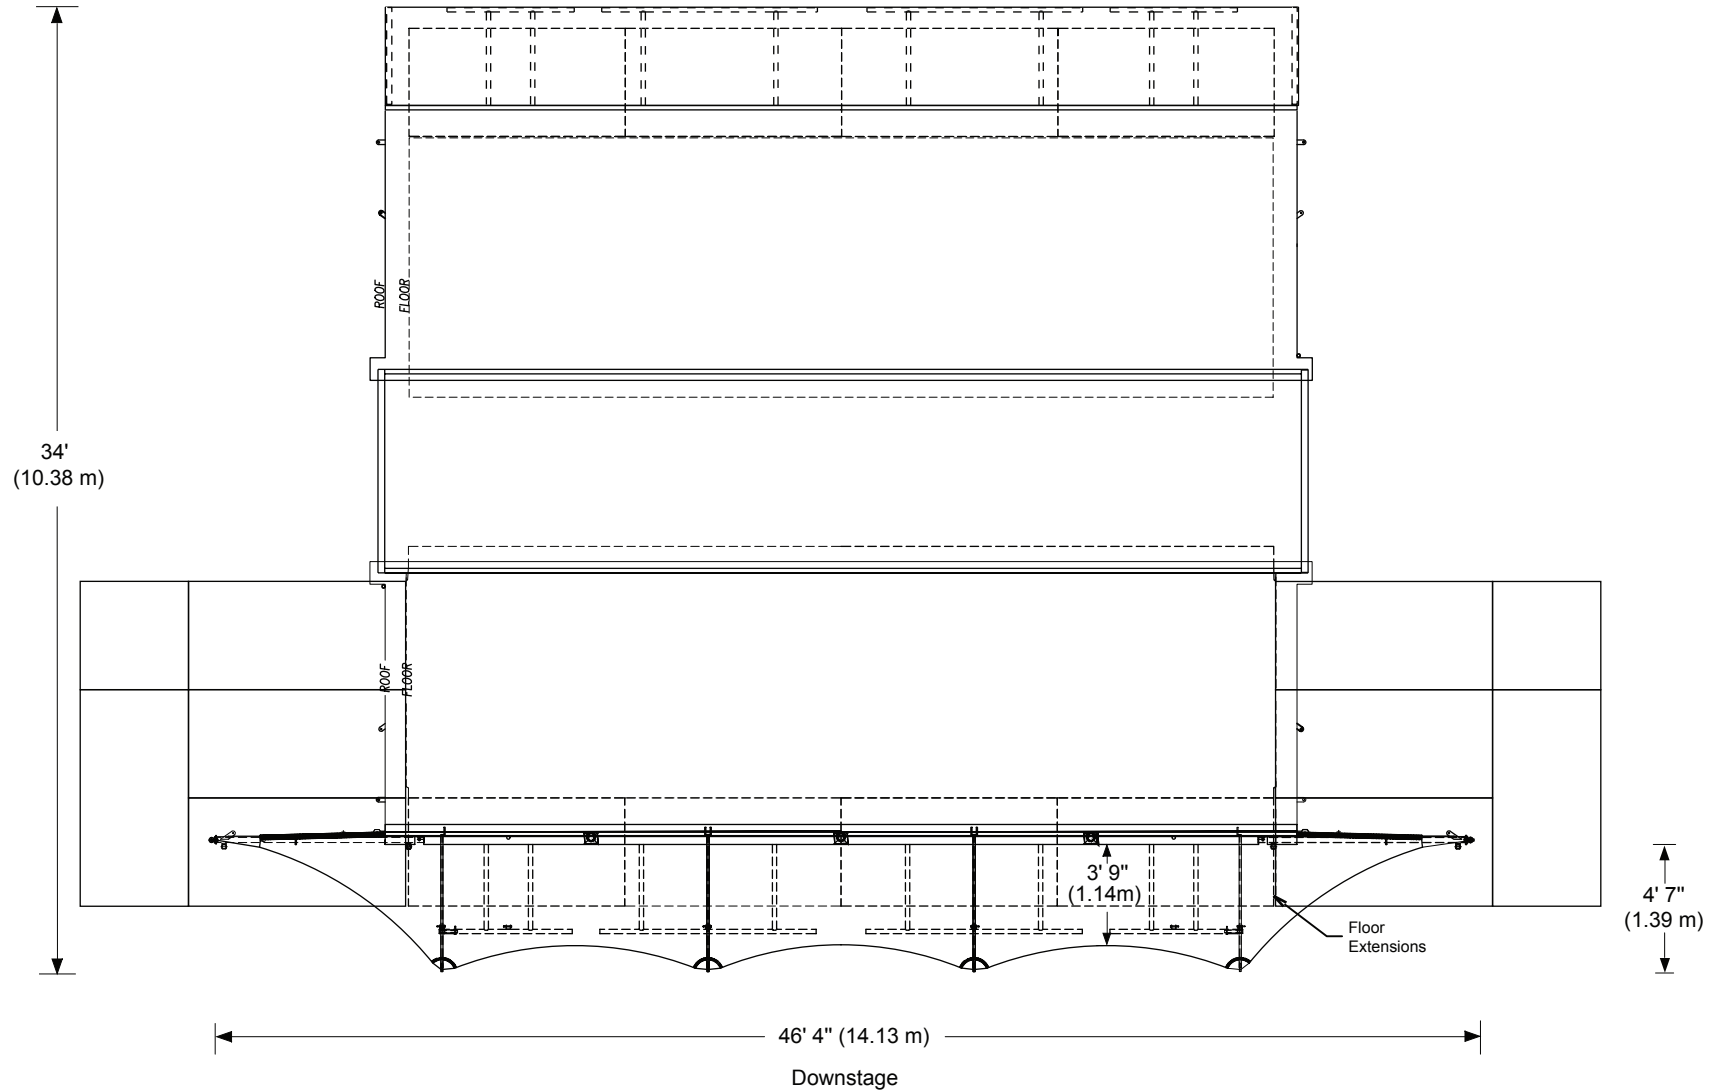

# Stageline SL 260

## Roof View one Canopy