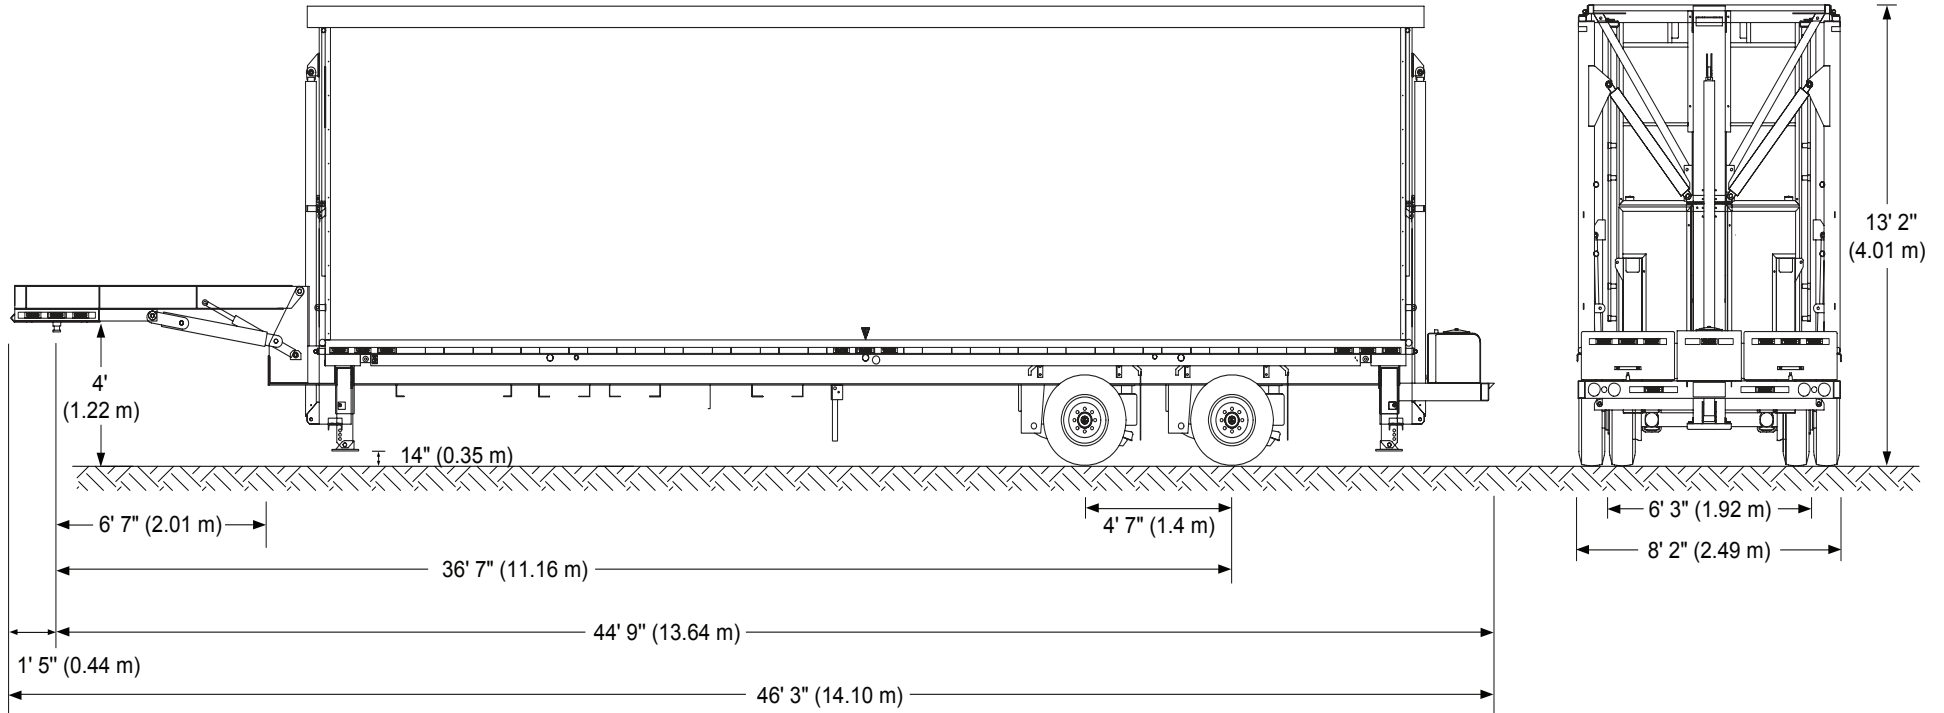

700 Marsolais Street
 L'Assomption, Quebec
 Canada J5W 2G9
 Tel: (450) 589-1063
 or 1-800-267-8243
 Téléc. : (450) 589-1711
 Fax: (450) 589-1711
 info@stageline.com

Stageline SL 260

Mass	Unladen		Laden	
	Lb	Kg	Lb	Kg
Total Mass	29400	13335	39400	17872
Mass on Axle	21700	9840	-	-
Allowable Load on Axle	-	-	34000	15454
Mass on Gooseneck	7700	3490	-	-
Allowable Load on Gooseneck	-	-	-	-

Mass & Dimensions

1. Mass may vary depending on options.
 2. Technical specifications may change without notice.
 3. Drawings are not to scale.