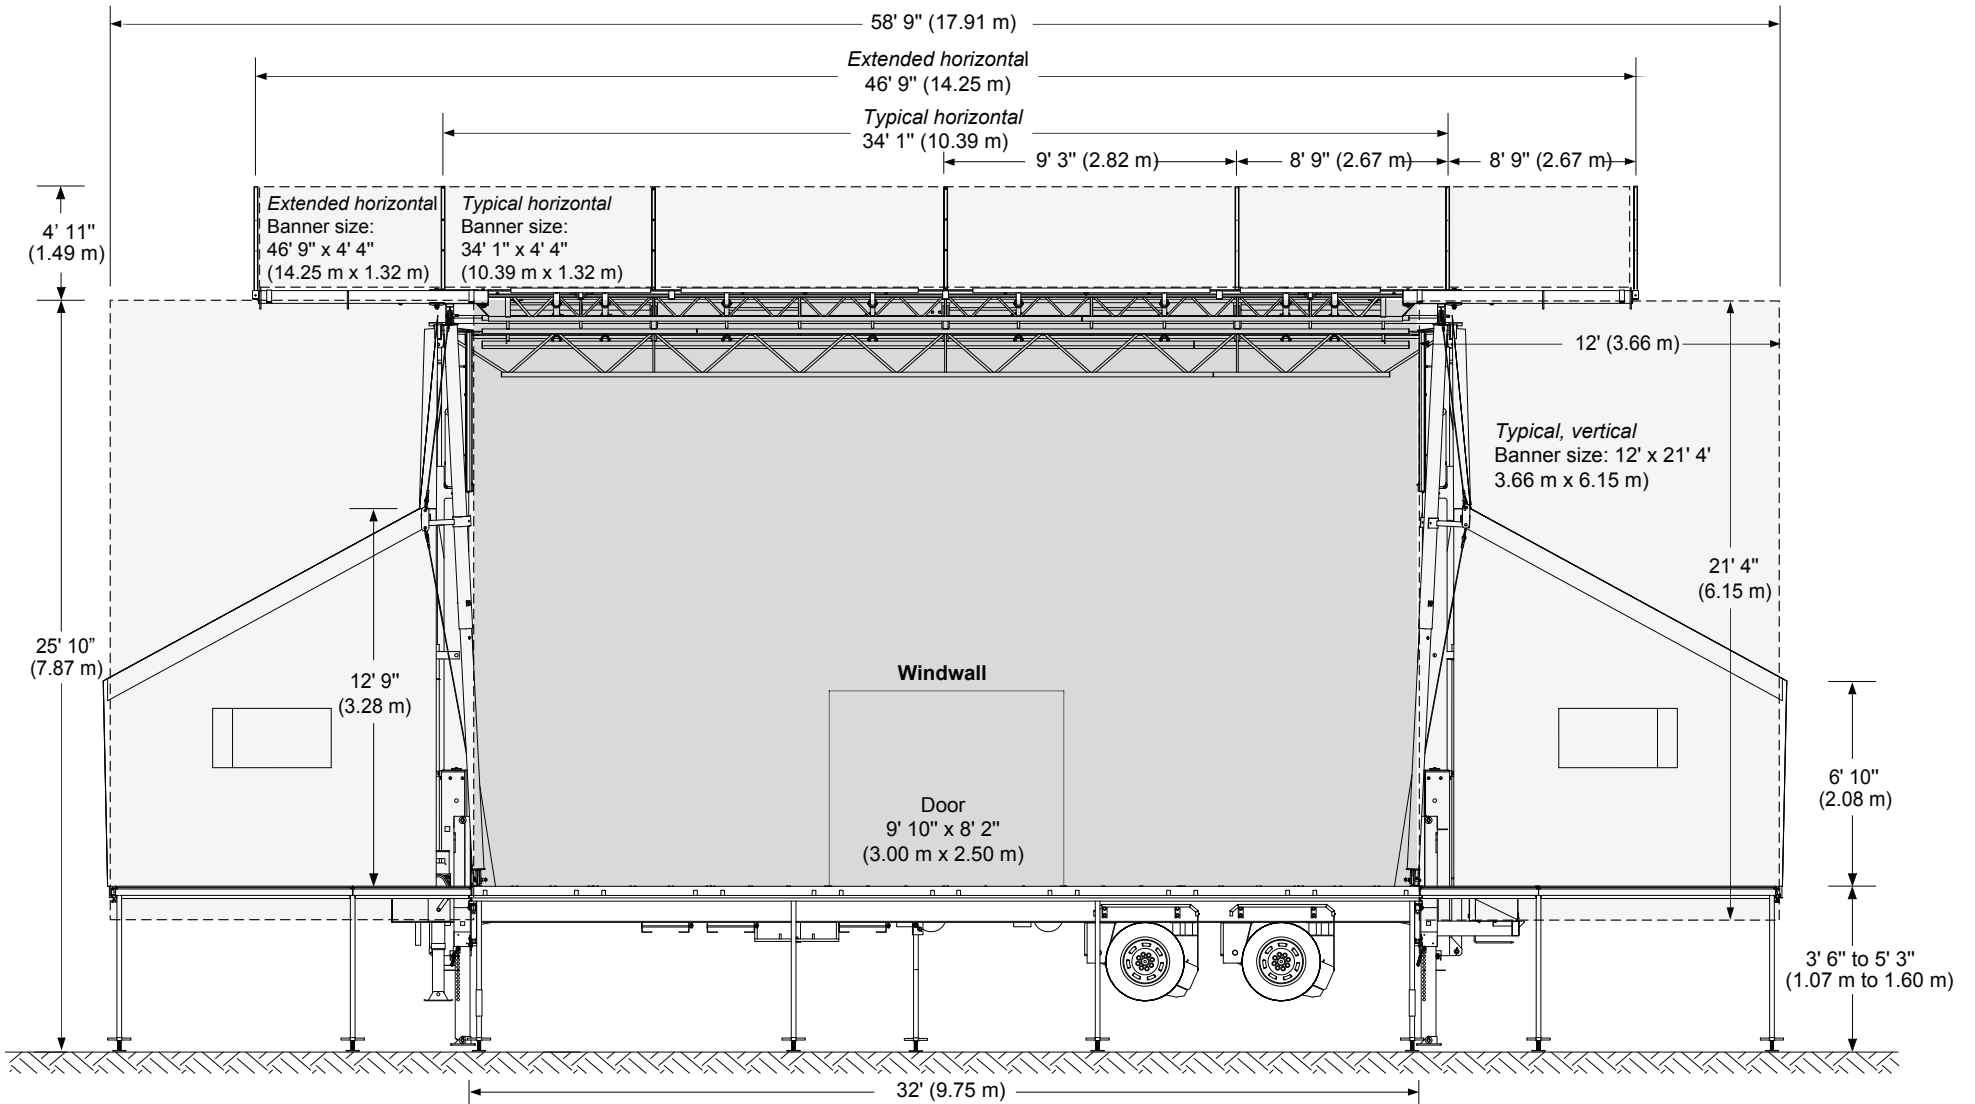

700 Marsolais Street
 L'Assomption, Quebec
 Canada J5W 2G9
 Tel: (450) 589-1063
 or 1-800-267-8243
 Téléc. : (450) 589-1711
 Fax: (450) 589-1711
 info@stageline.com

Stageline SL 260

Front View with Windwall, Banner & Covered Wings