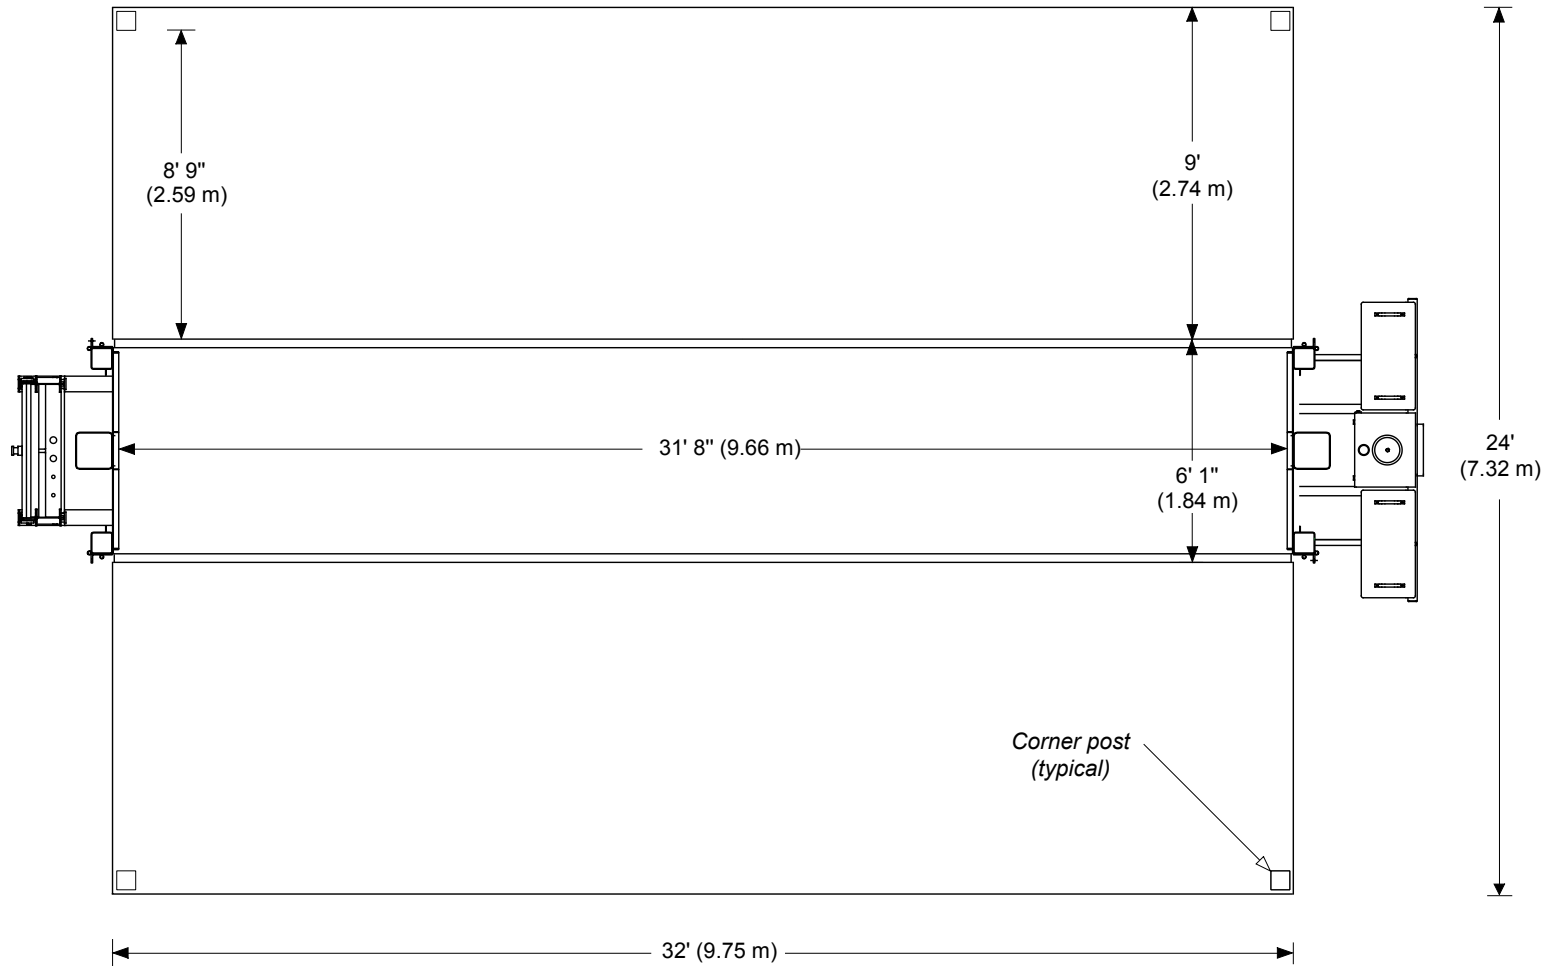

# Stageline SL 260

Downstage  
Capacity: 100 lb/ft<sup>2</sup> (490 kg/m<sup>2</sup>)

## Floor View