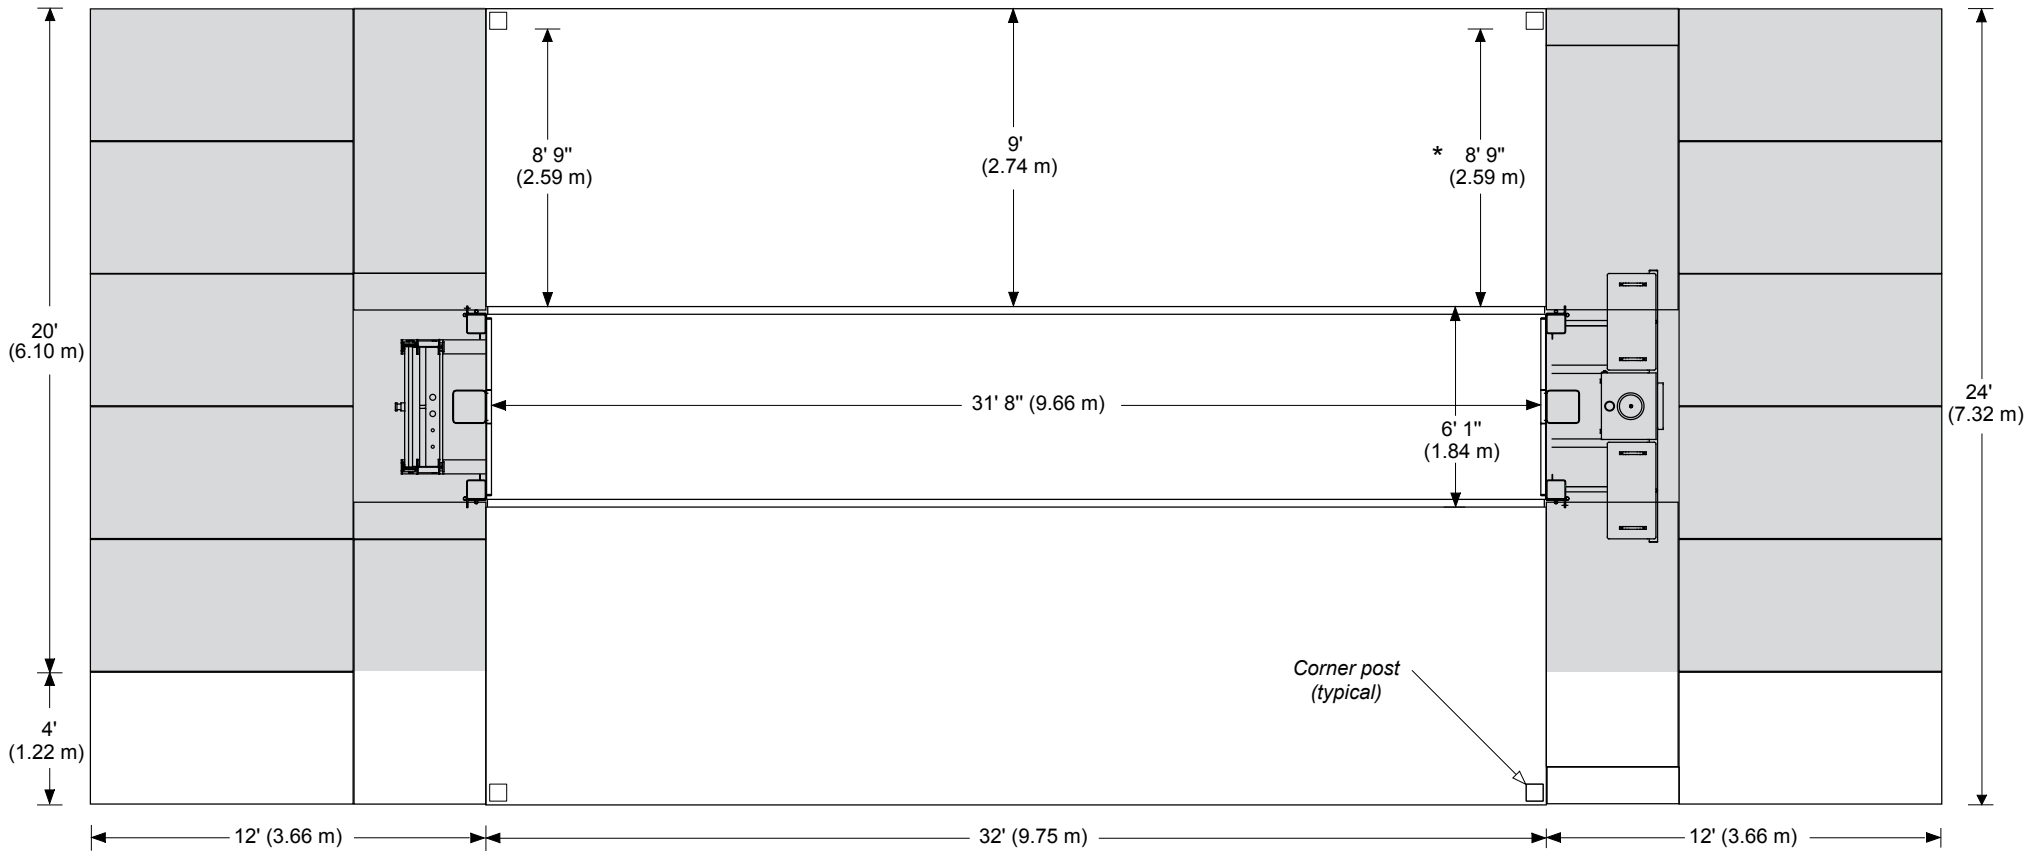

700 Marsolais Street
 L'Assomption, Quebec
 Canada J5W 2G9
 Tel: (450) 589-1063
 or 1-800-267-8243
 Téléc. : (450) 589-1711
 Fax: (450) 589-1711
 info@stageline.com

Stageline SL 260

Covered section:
 12' x 20'
 (3.66m x 6.10m)

Downstage
 Capacity: 100 lb/ft² (490 kg/m²)

* Please refer to stage specification for nominal value

Floor View with Covered Wings