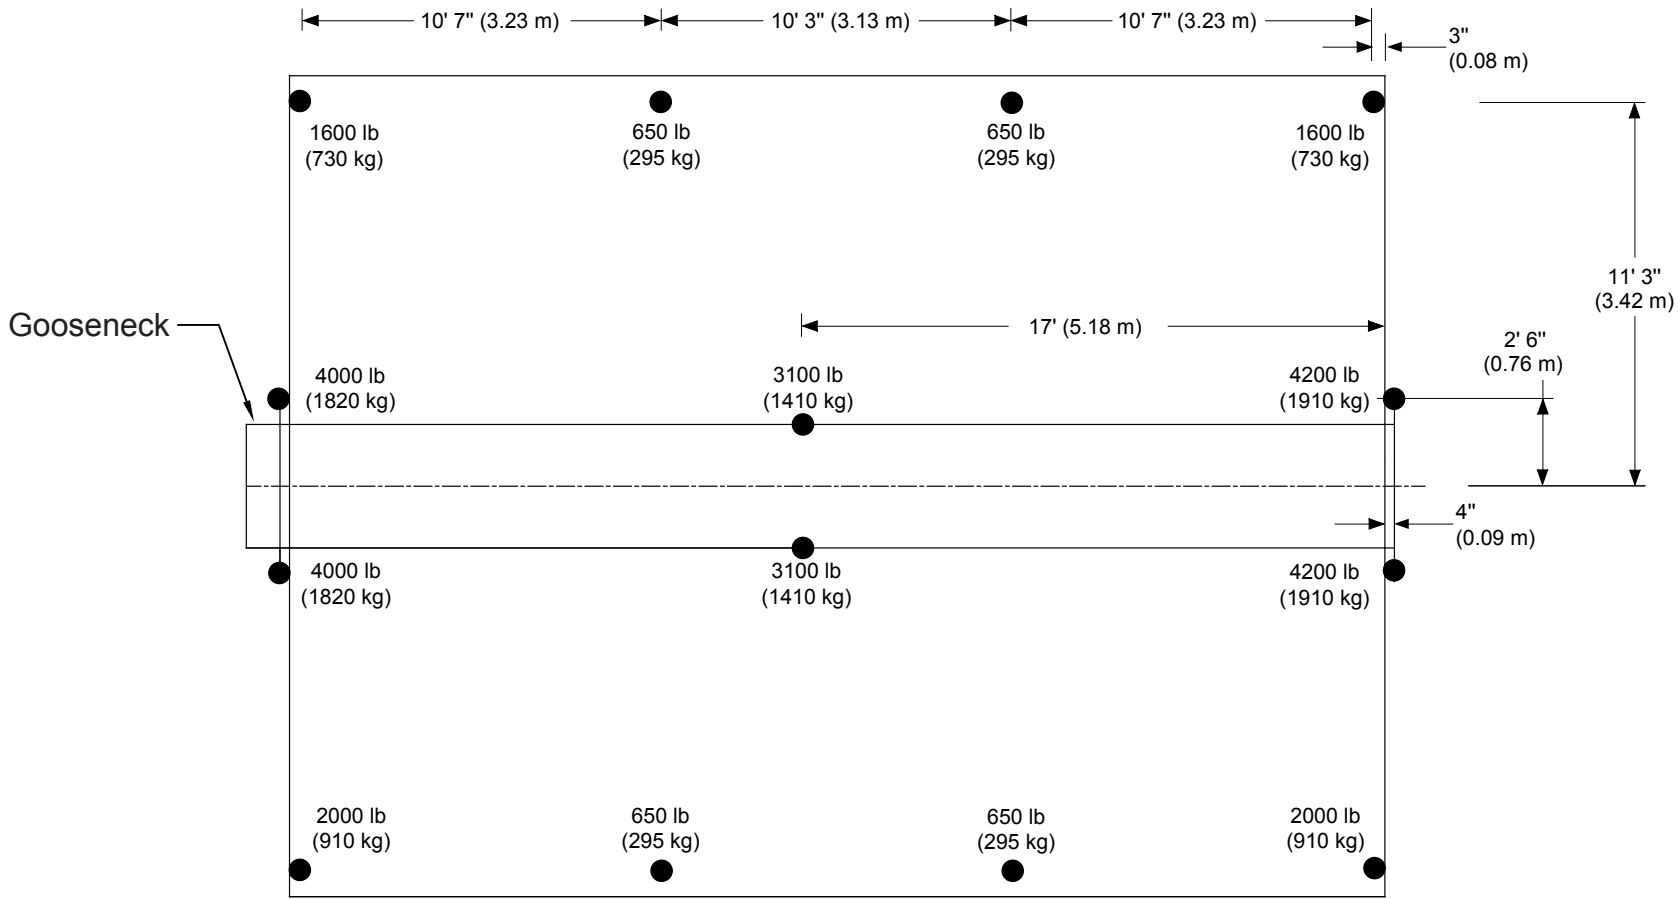

700 Marsolais Street
 L'Assomption, Quebec
 Canada J5W 2G9
 Tel: (450) 589-1063
 or 1-800-267-8243
 Téléc. : (450) 589-1711
 Fax: (450) 589-1711
 info@stageline.com

Stageline SL 260

● : Floor stabilizers, extension et levelling jacks.

Note: For additional live load information, refer to Stageline technical department.

Dead Load Ground Support