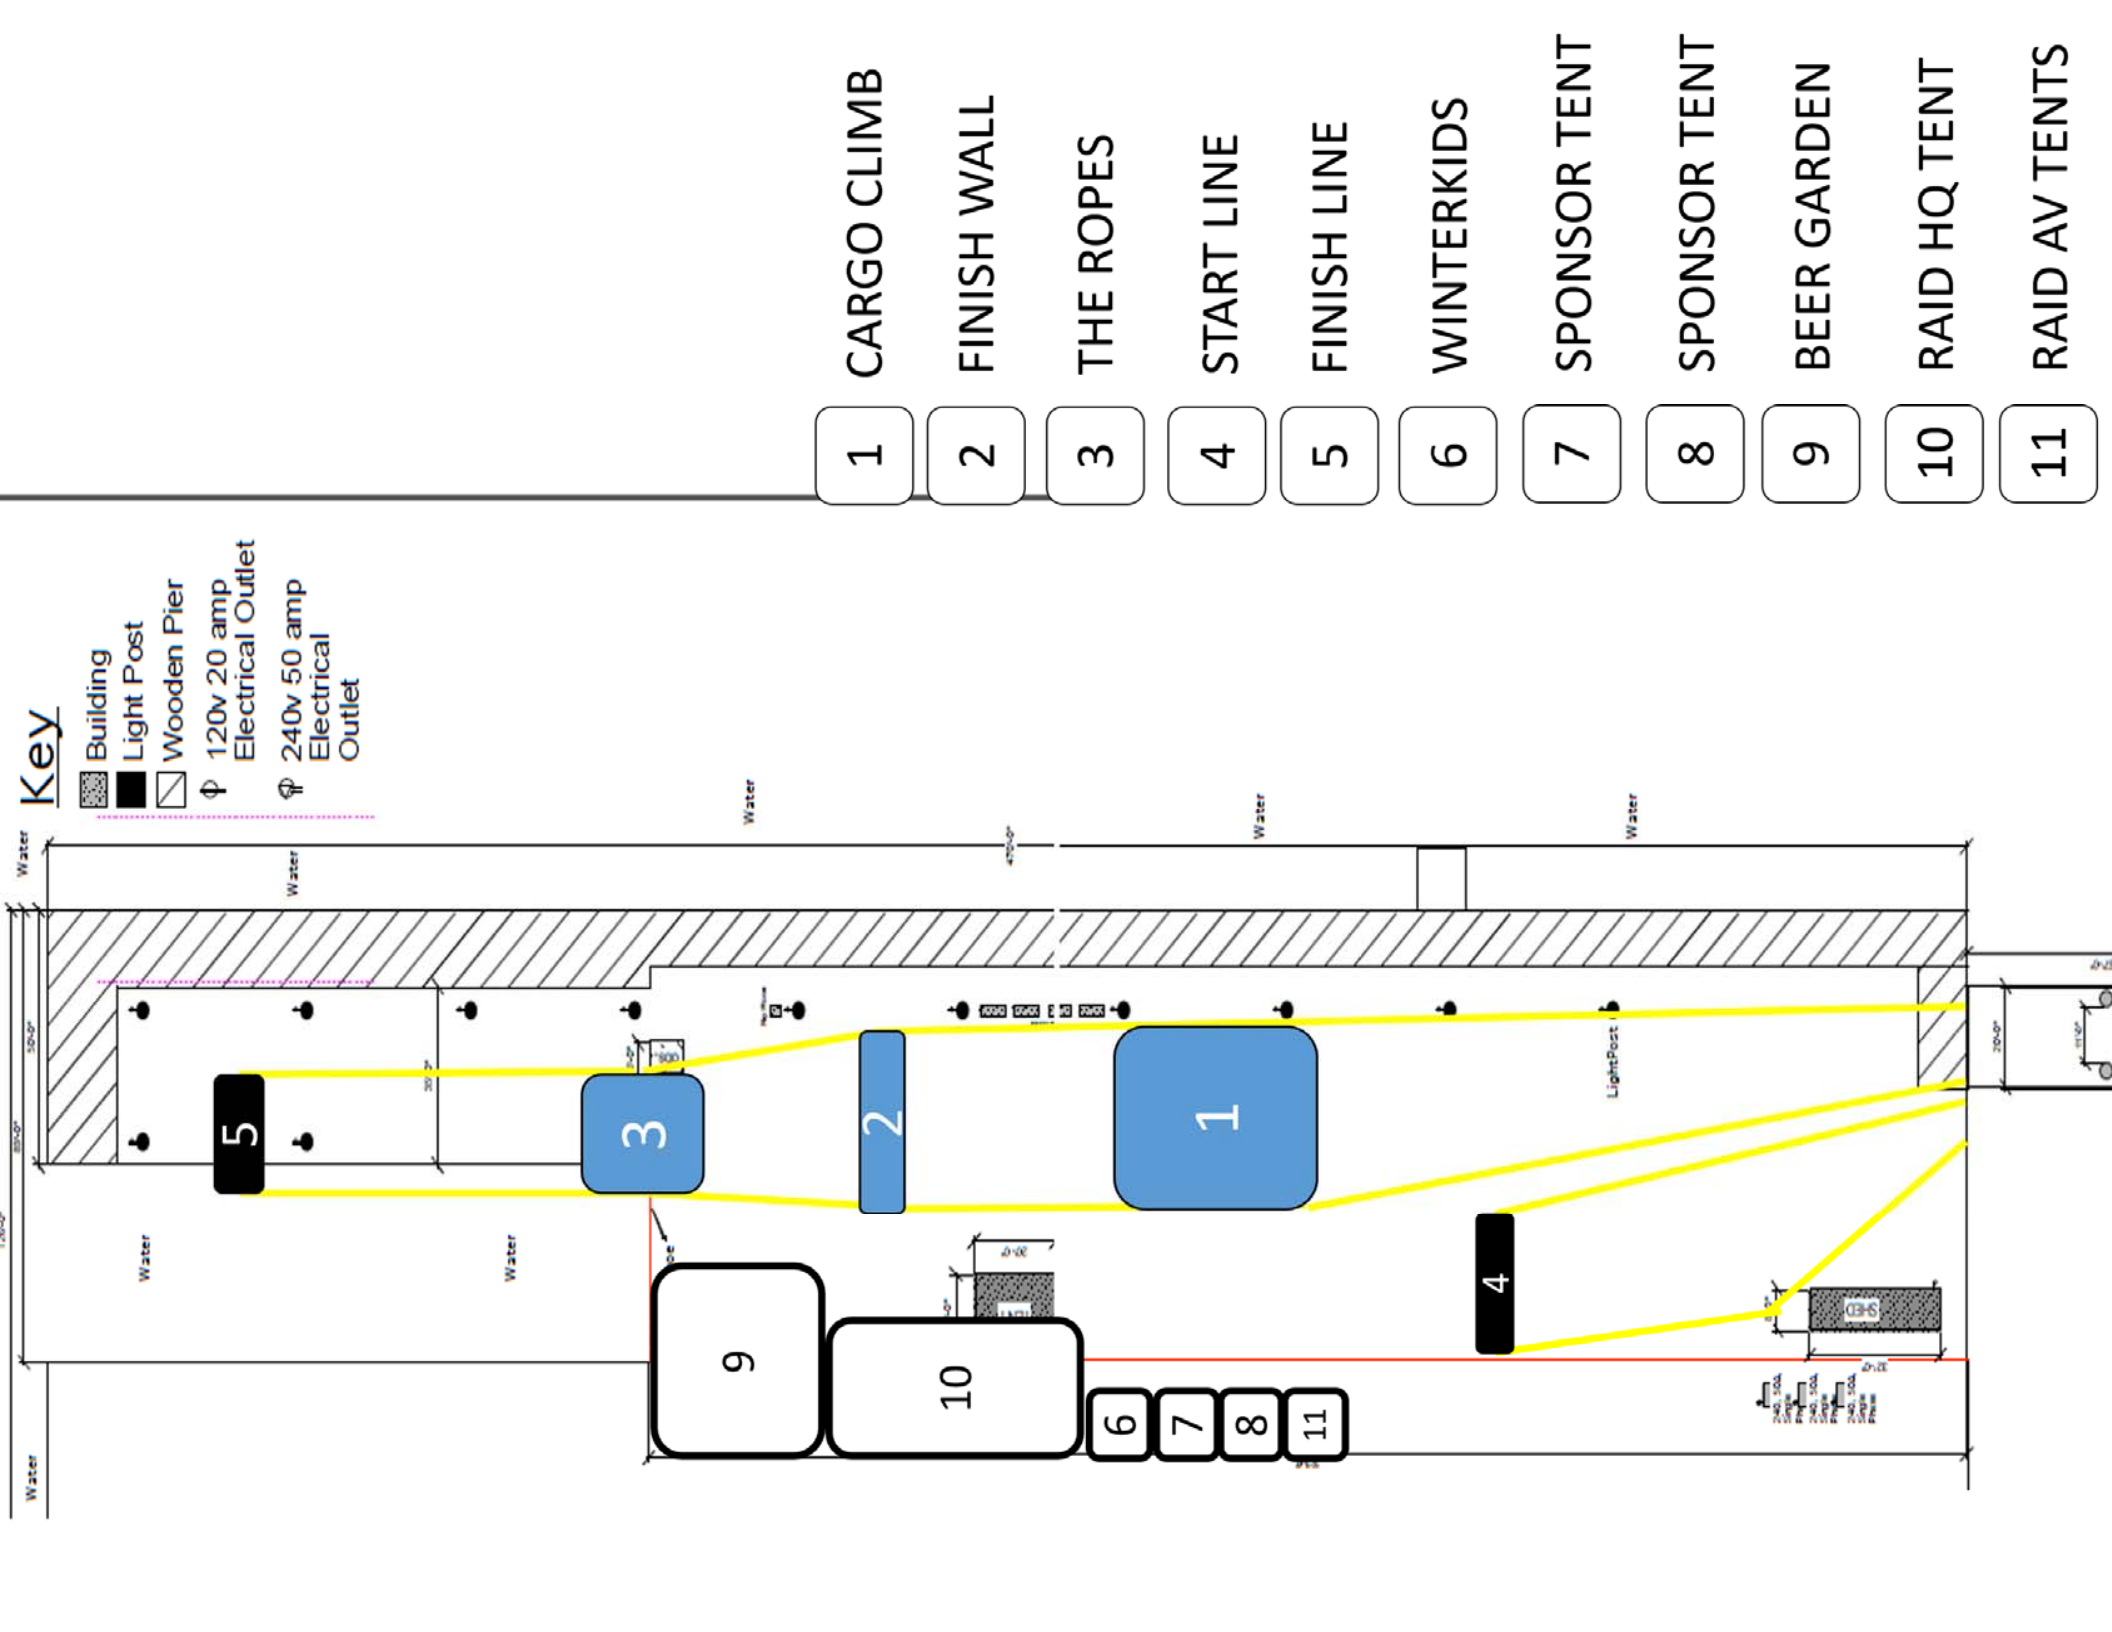

Key

-  Building
-  Light Post
-  Wooden Pier
-  120v 20 amp Electrical Outlet
-  240v 50 amp Electrical Outlet

- 1 CARGO CLIMB
- 2 FINISH WALL
- 3 THE ROPES
- 4 START LINE
- 5 FINISH LINE
- 6 WINTERKIDS
- 7 SPONSOR TENT
- 8 SPONSOR TENT
- 9 BEER GARDEN
- 10 RAID HQ TENT
- 11 RAID AV TENTS