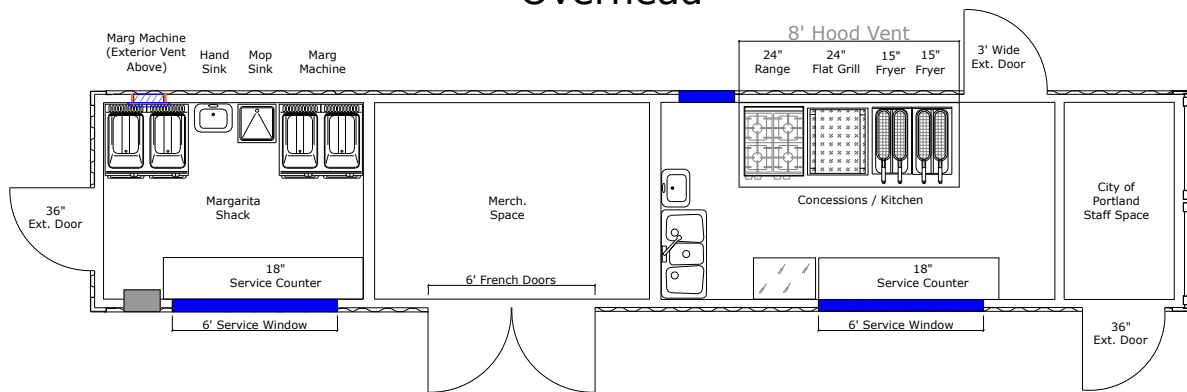

Rear Exterior View

Interior Equipment View Overhead

Front Exterior View

General Notes

40' High Cube Container

Kitchen Equip. Sizing Approximate

Exterior Lighting On Switch in City of Portland space

Grease Trap in Kitchen Area (Not pictured)

Vent Fan:

No.	Revision/Issue	Date

Firm Name and Address
Waterfront
 275 4th Street
 Old Town, ME 04468

Project Name and Address
 MSP Concessions
 Internal Rendering

Project: MSP Concessions	Sheet: Overall Layout
Date: 3/2/18	
Scale: NOT TO SCALE	