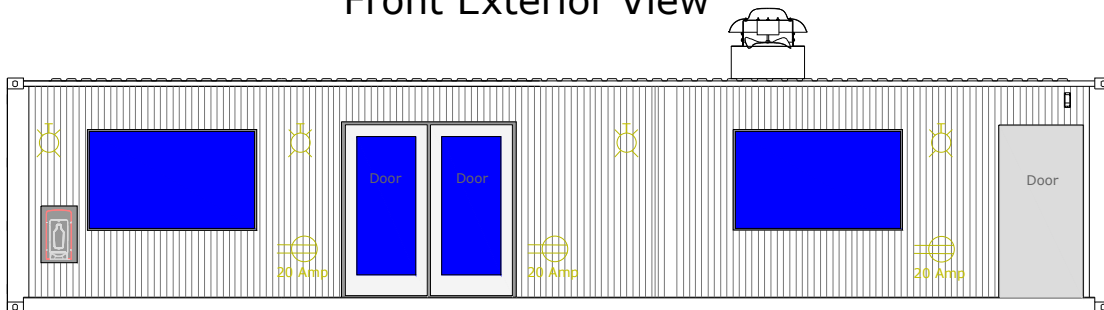

Rear Exterior View

Interior Equipment View Overhead

Front Exterior View

General Notes

40' High Cube Container

Kitchen Equip. Sizing Approximate

Exterior Lighting On Switch in City of Portland space

Grease Trap in Kitchen Area (Not pictured)

Vent Fan:

No.	Revision/Issue	Date

Firm Name and Address
Waterfront
 275 4th Street
 Old Town, ME 04468

Project Name and Address
 MSP Concessions
 Internal Rendering

Project: MSP Concessions	Sheet: Overall Layout
Date: 3/2/18	
Scale: NOT TO SCALE	