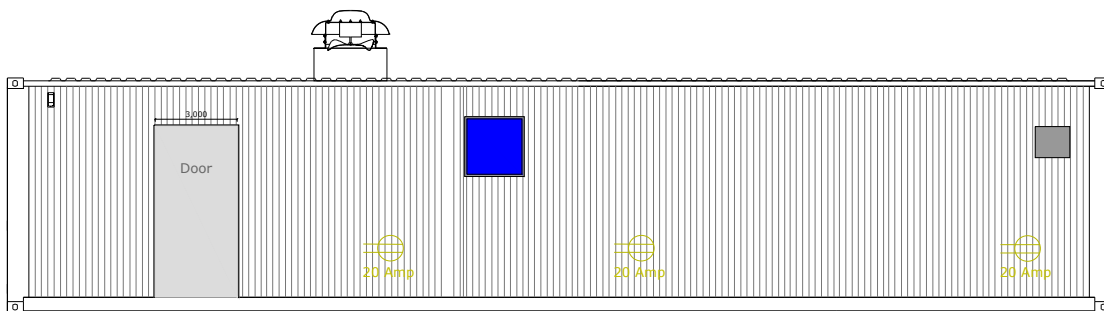

Rear Exterior View

Interior Equipment View Overhead

Front Exterior View

General Notes

40' High Cube Container

Kitchen Equip. Sizing Approximate

Exterior Lighting On Switch in City of Portland space

Grease Trap in Kitchen Area (Not pictured)

Vent Fan:

No.	Revision/Issue	Date

Firm Name and Address
Waterfront
 275 4th Street
 Old Town, ME 04468

Project Name and Address
 MSP Concessions
 Internal Rendering

Project: MSP Concessions	Sheet: Overall Layout
Date: 3/2/18	
Scale: NOT TO SCALE	