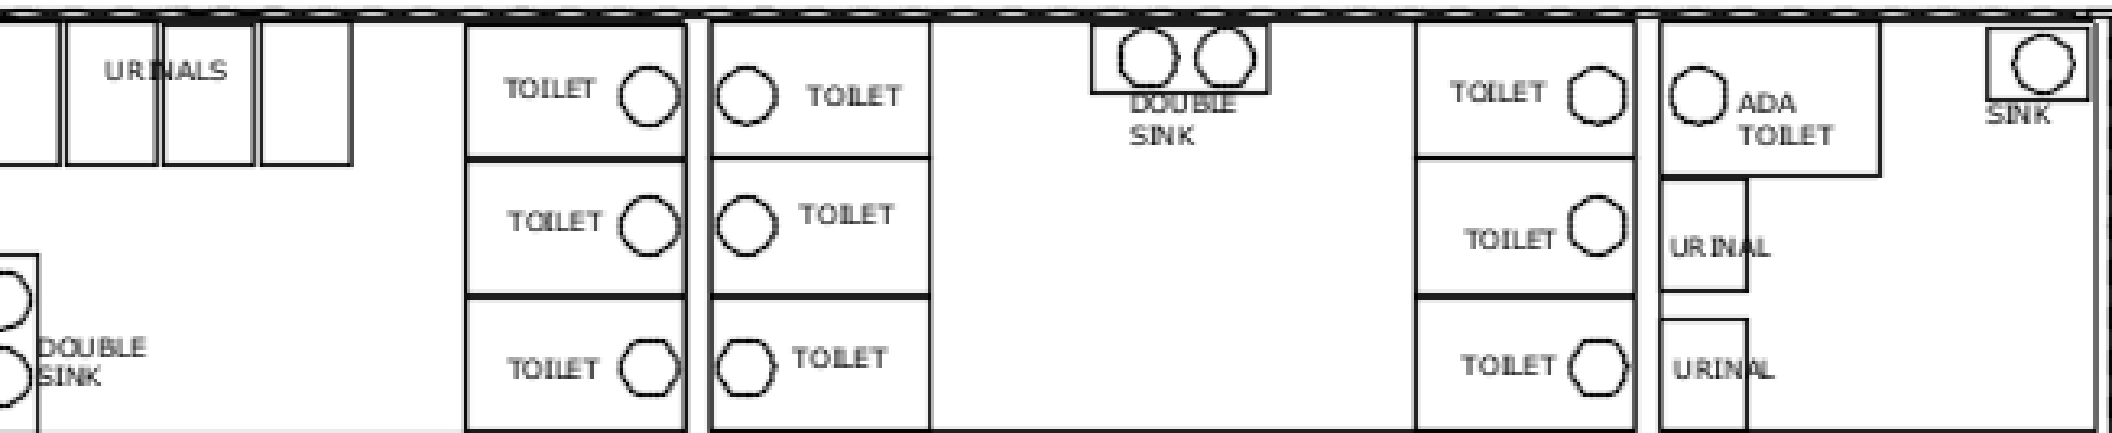

# 1) 40' Bathroom Container

38,800

0,600

40,000

Prep  
Table

3' Wide  
Ext. Door