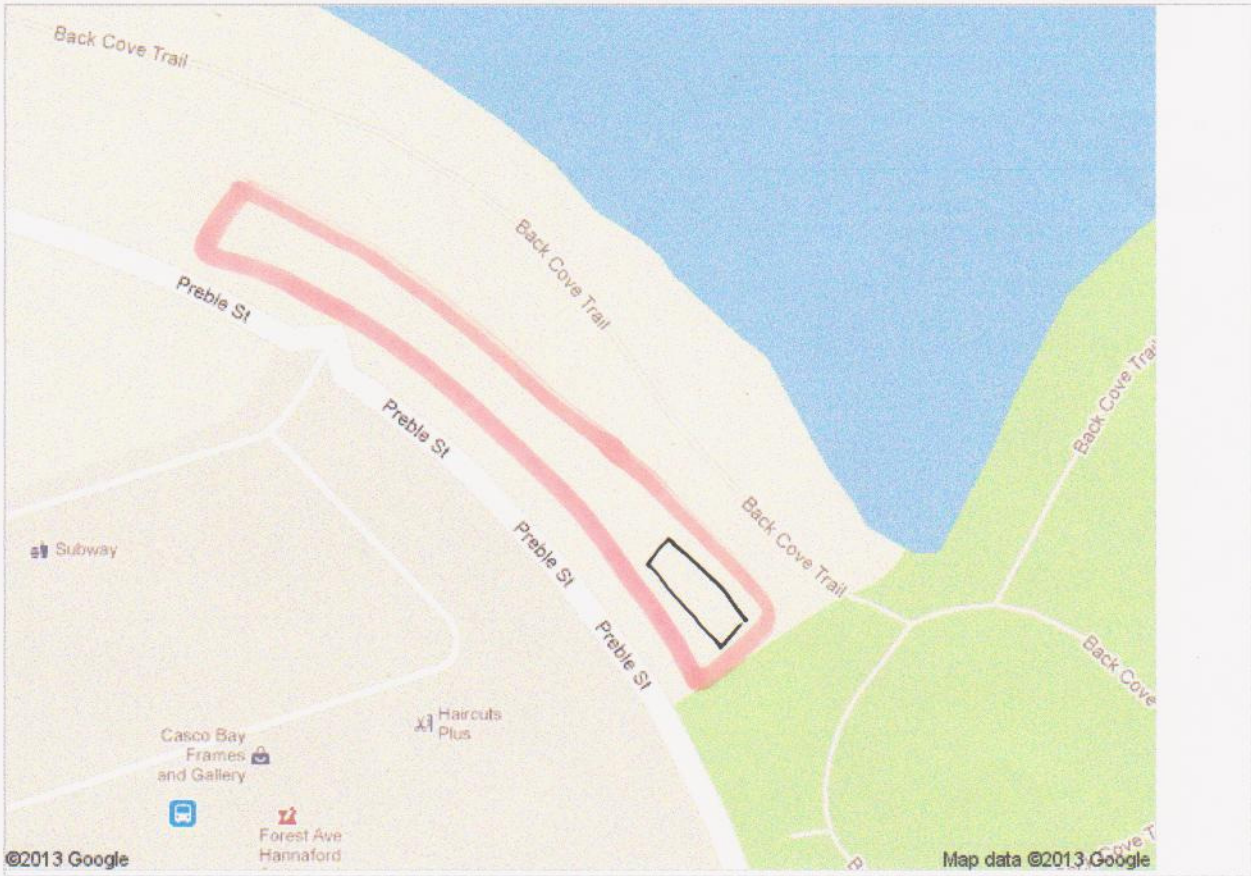

*A. Princeton Properties*  
Princeton Properties  
100 Forest Ave, Portland, ME  
(888) 448-8059

 = parking lot  
 = tent placement