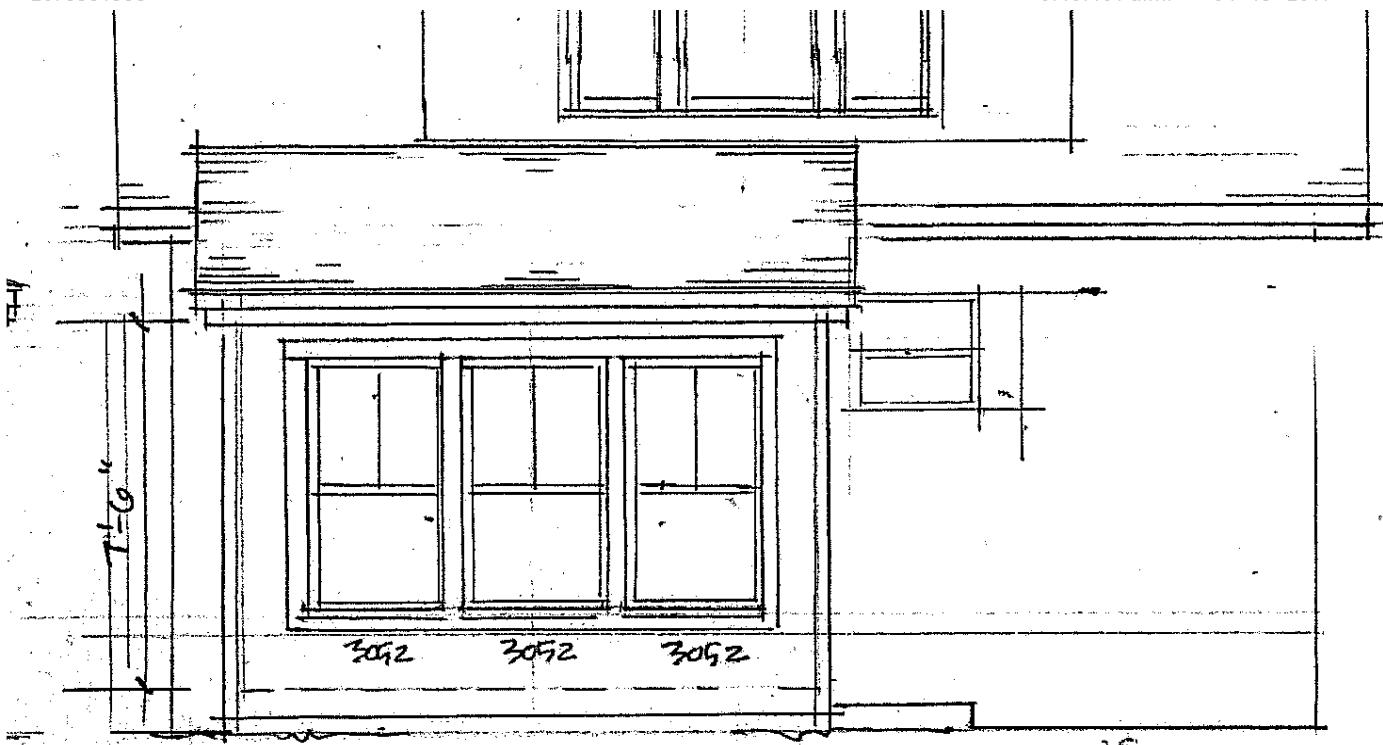

2075351358

07:07:01 a.m. 04-13-2017

1/1

WEST ELEVATION

NEW
SUNROOM
PLAN

DONAGHY / VERILLA
ADDITION PROPOSAL
1208 WASHINGTON AVE.
PORTLAND

1/4" = 1'-0"