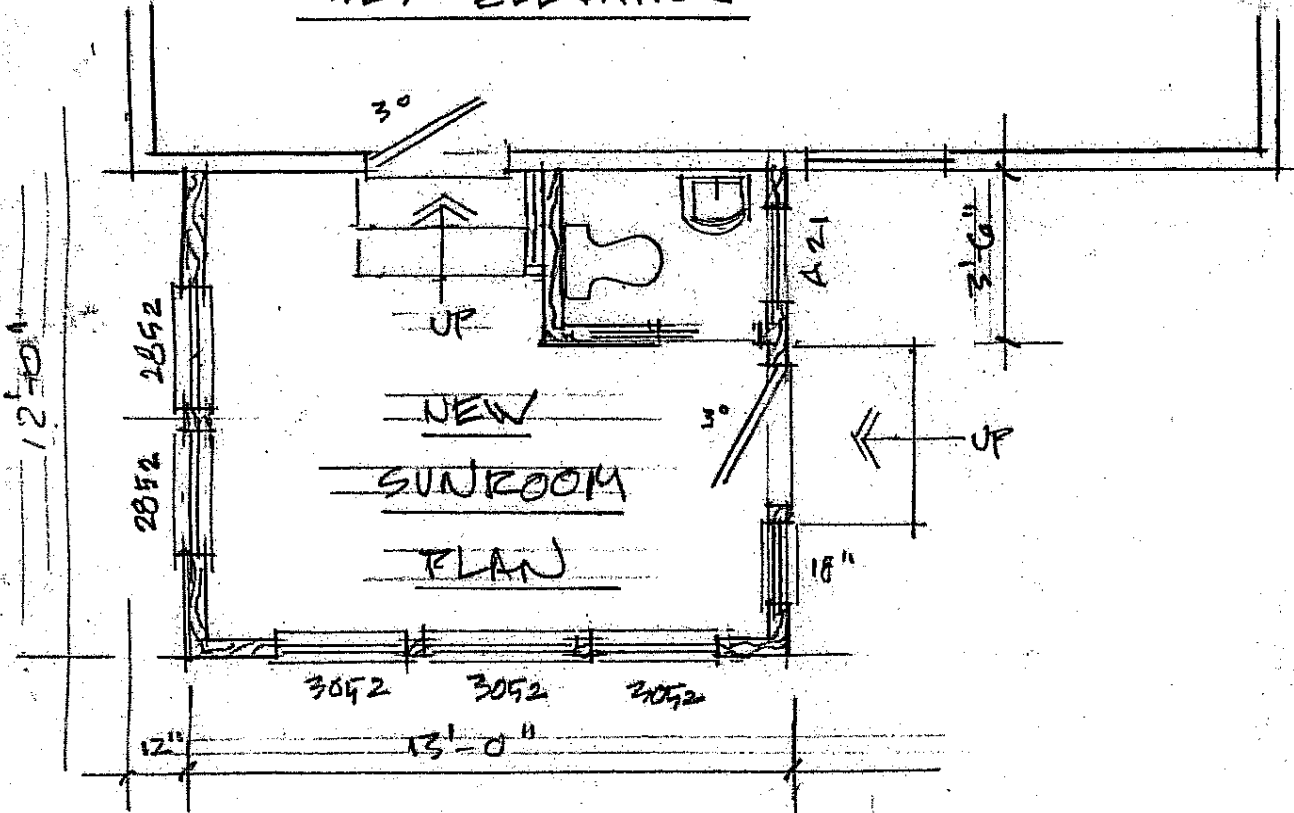

2075351358

07:07:01 a.m. 04-13-2017

1/1

WEST ELEVATION

NEW
SUNROOM
PLAN

DONAGHY / VERILLA
ADDITION PROPOSAL
1208 WASHINGTON AVE.
PORTLAND

1/4" = 1'-0"