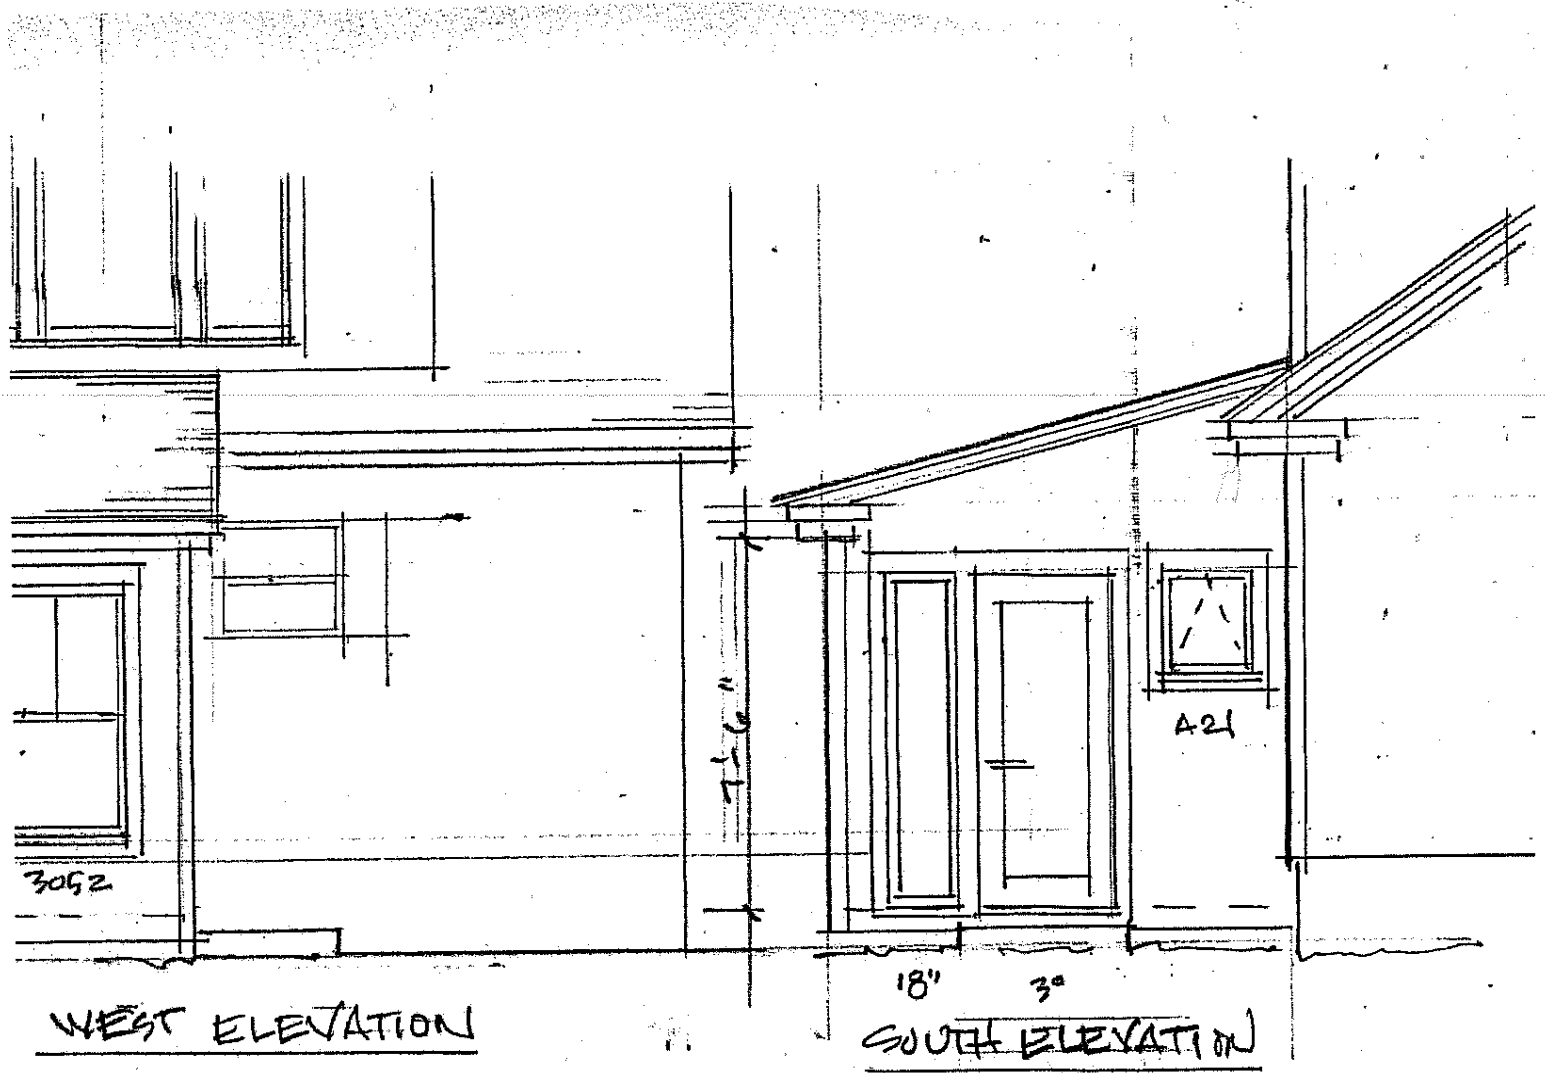

2075351358

07:13:50 a.m. 04-13-2017

1/1

DONAGHY / VERULLA
ADDITION PROPOSAL
1208 WASHINGTON AVE.
PORTLAND
1/4" = 1'-0"

(ANDERSEN #'s TYP.)