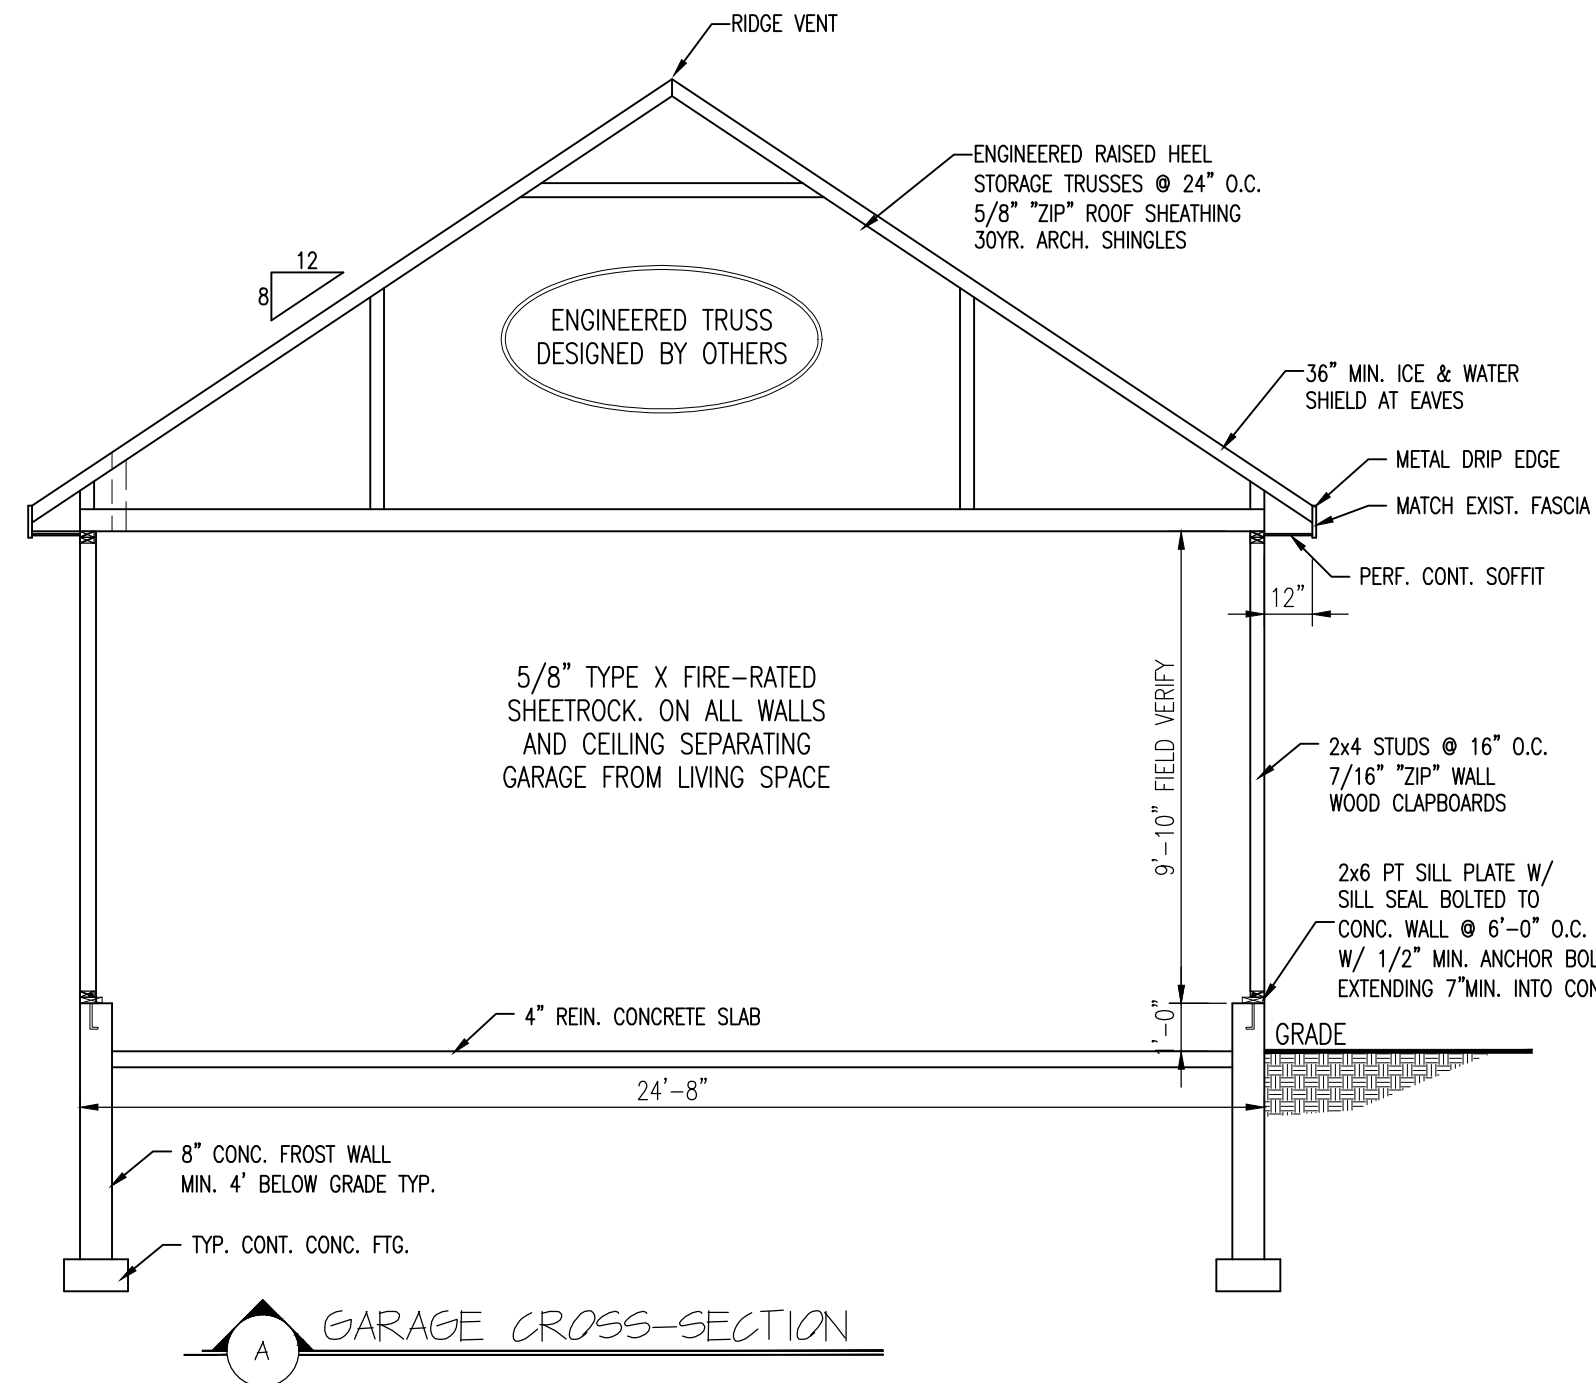

**CROSS-SECTIONS**
  
**NAPOLITANO ADDITION**
  
**6 SAMUEL RD. PORTLAND, ME**

CUSTOMERS SHOULD APPRECIATE THAT THIS INFORMATION IS NOT THE PRODUCT OF AN ARCHITECT. NEITHER NOTWORTHY DESIGNS NOR ANY OF ITS EMPLOYEES ARE REGISTERED ARCHITECTS AND CUSTOMERS MAY WANT TO CONSULT WITH AN ARCHITECT BEFORE TAKING FINAL ACTION WITH REGARD TO ANY BUILDING OR STRUCTURE. CUSTOMERS SHOULD ALSO APPRECIATE THAT, BY PROVIDING CUSTOMERS WITH THIS INFORMATION, NOTWORTHY DESIGNS DOES NOT GUARANTEE THE SOUNDNESS OR SUITABILITY OF THE INFORMATION FOR ANY PURPOSE OF THE CUSTOMER.

Revisions:  
 5/13/14 EXPANDED GARAGE, MOVED SCREEN PORCH

Date : 4/22/14  
 Scale : 1/4"=1'-0"  
 Drawn By: TMS  
 Project: A041414  
 Sheet Number: