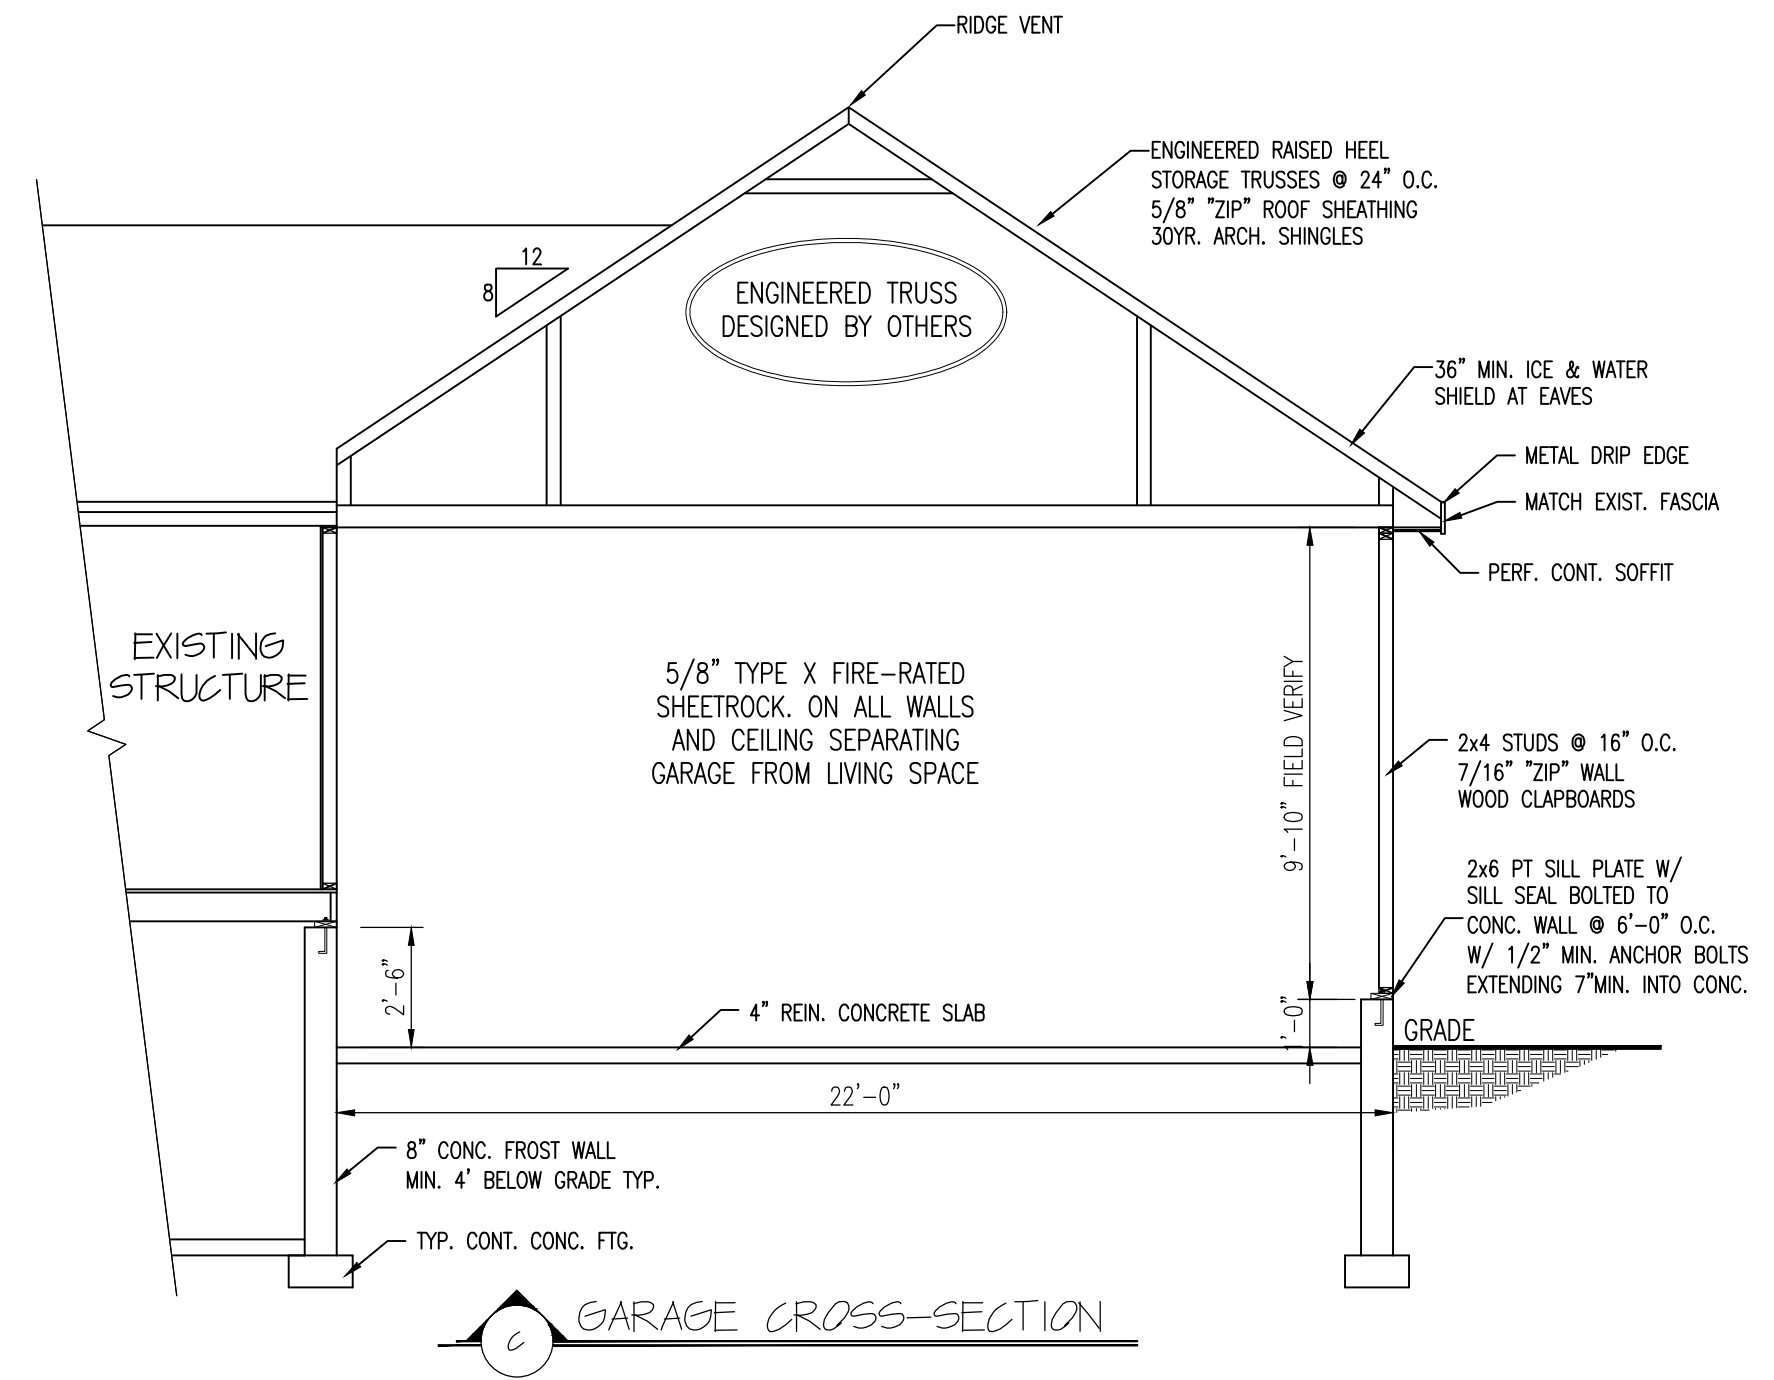

**CROSS-SECTIONS**
  
**NAPOLITANO ADDITION**
  
**6 SAMUEL RD. PORTLAND, ME**

CUSTOMERS SHOULD APPRECIATE THAT THIS INFORMATION IS NOT THE PRODUCT OF AN ARCHITECT. NEITHER NOTWORTHY DESIGNS NOR ANY OF ITS EMPLOYEES ARE REGISTERED ARCHITECTS AND CUSTOMERS MAY WANT TO CONSULT WITH AN ARCHITECT BEFORE TAKING FINAL ACTION WITH REGARD TO ANY BUILDING OR STRUCTURE. CUSTOMERS SHOULD ALSO APPRECIATE THAT, BY PROVIDING CUSTOMERS WITH THIS INFORMATION, NOTWORTHY DESIGNS DOES NOT GUARANTEE THE SOUNDNESS OR SUITABILITY OF THE INFORMATION FOR ANY PURPOSE OF THE CUSTOMER.

Revisions:  
 5/13/14 EXPANDED GARAGE, MOVED SCREEN PORCH

Date : 4/22/14  
 Scale : 1/4"=1'-0"  
 Drawn By: TMS  
 Project: A041414  
 Sheet Number: