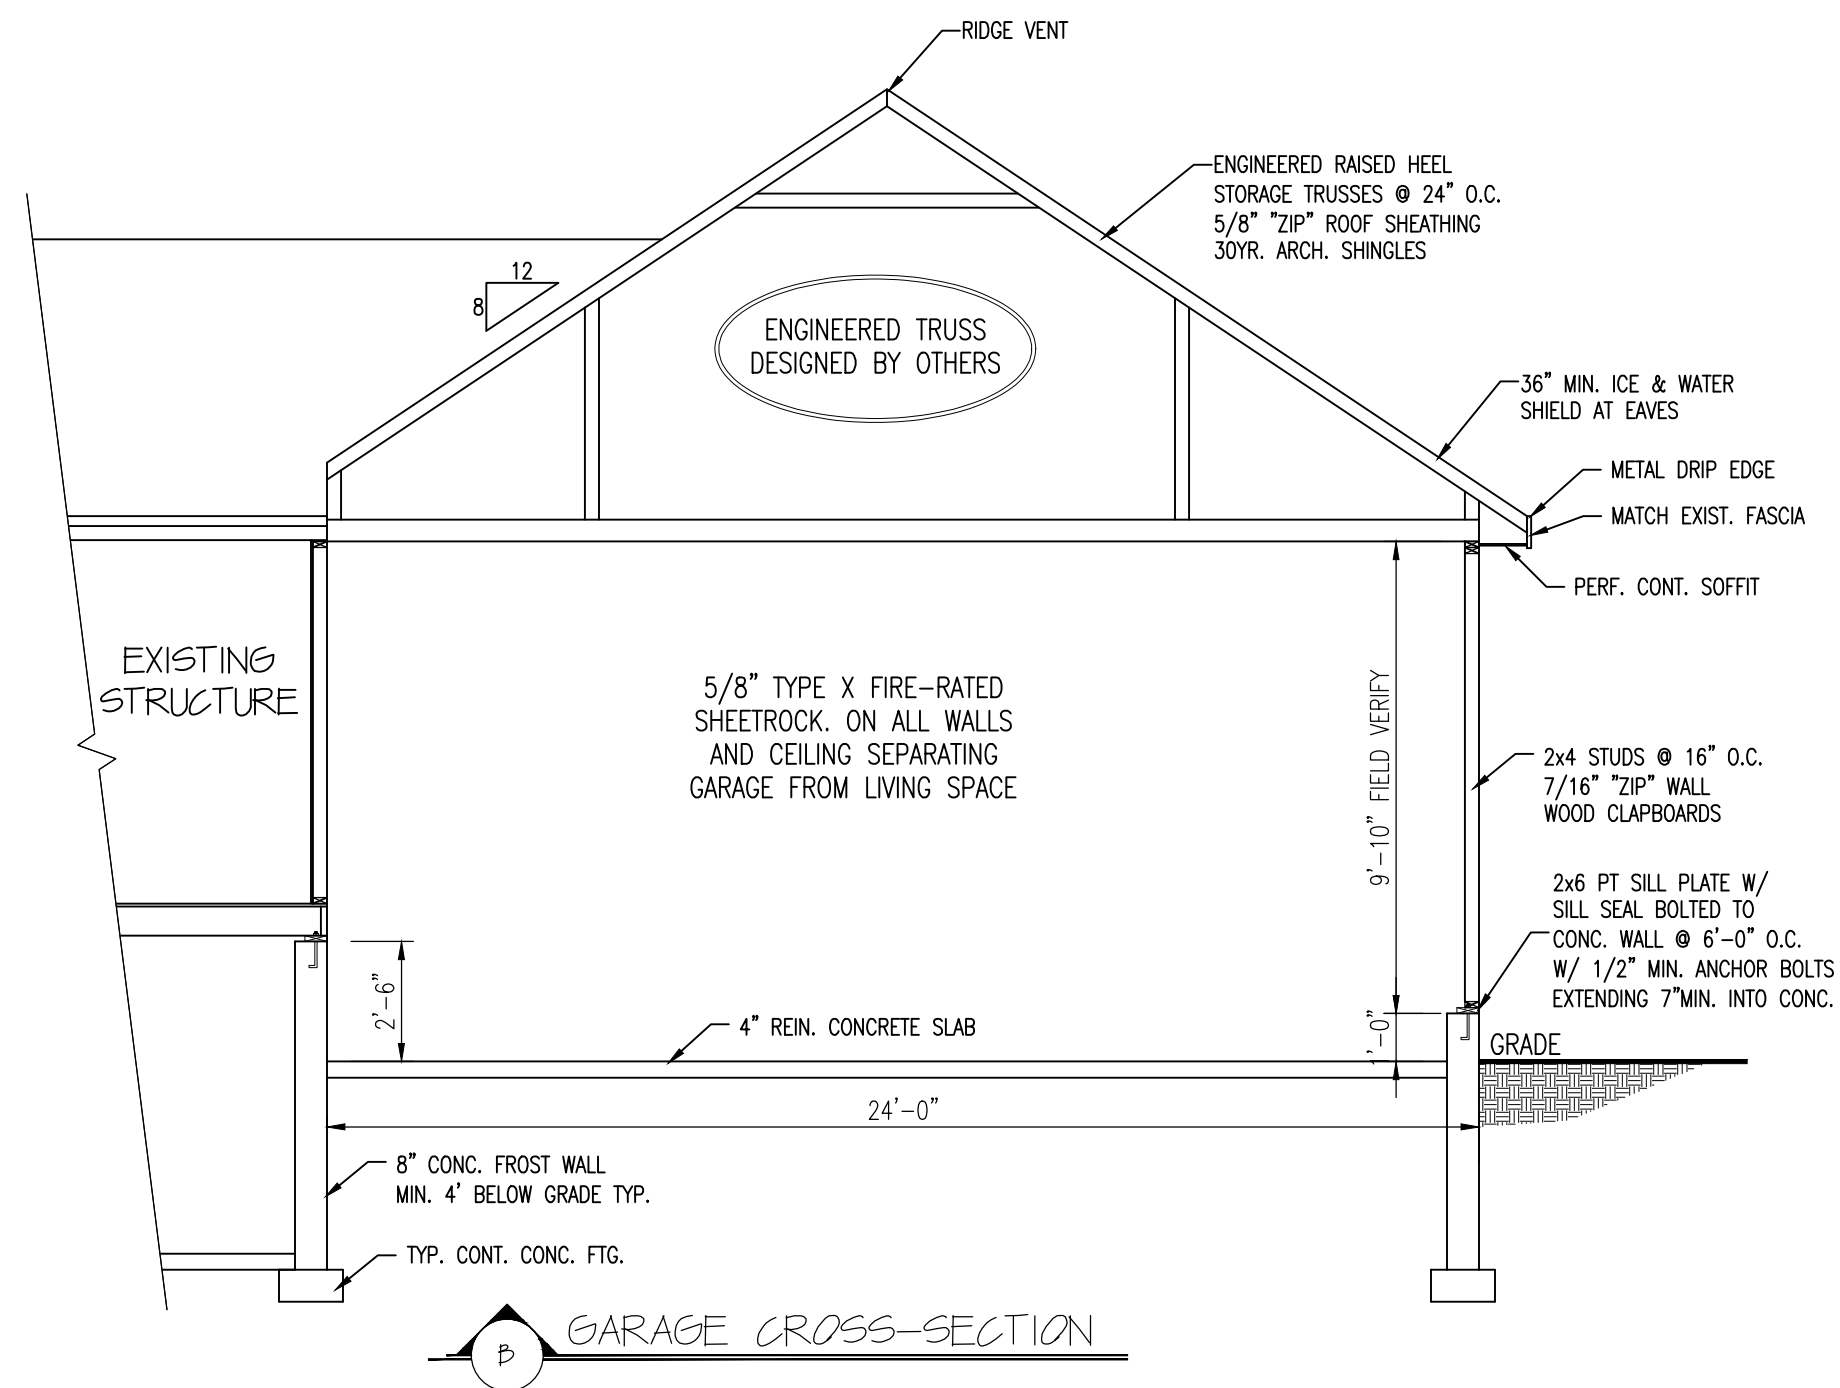

**CROSS-SECTIONS**
  
**NAPOLITANO ADDITION**
  
**6 SAMUEL RD. PORTLAND, ME**

CUSTOMERS SHOULD APPRECIATE THAT THIS INFORMATION IS NOT THE PRODUCT OF AN ARCHITECT. NEITHER NOTWORTHY DESIGNS NOR ANY OF ITS EMPLOYEES ARE REGISTERED ARCHITECTS AND CUSTOMERS MAY WANT TO CONSULT WITH AN ARCHITECT BEFORE TAKING FINAL ACTION WITH REGARD TO ANY BUILDING OR STRUCTURE. CUSTOMERS SHOULD ALSO APPRECIATE THAT, BY PROVIDING CUSTOMERS WITH THIS INFORMATION, NOTWORTHY DESIGNS DOES NOT GUARANTEE THE SOUNDNESS OR SUITABILITY OF THE INFORMATION FOR ANY PURPOSE OF THE CUSTOMER.

Revisions:  
 5/13/14 EXPANDED GARAGE, MOVED SCREEN PORCH

Date : 4/22/14  
 Scale : 1/4"=1'-0"  
 Drawn By: TMS  
 Project: A041414  
 Sheet Number: