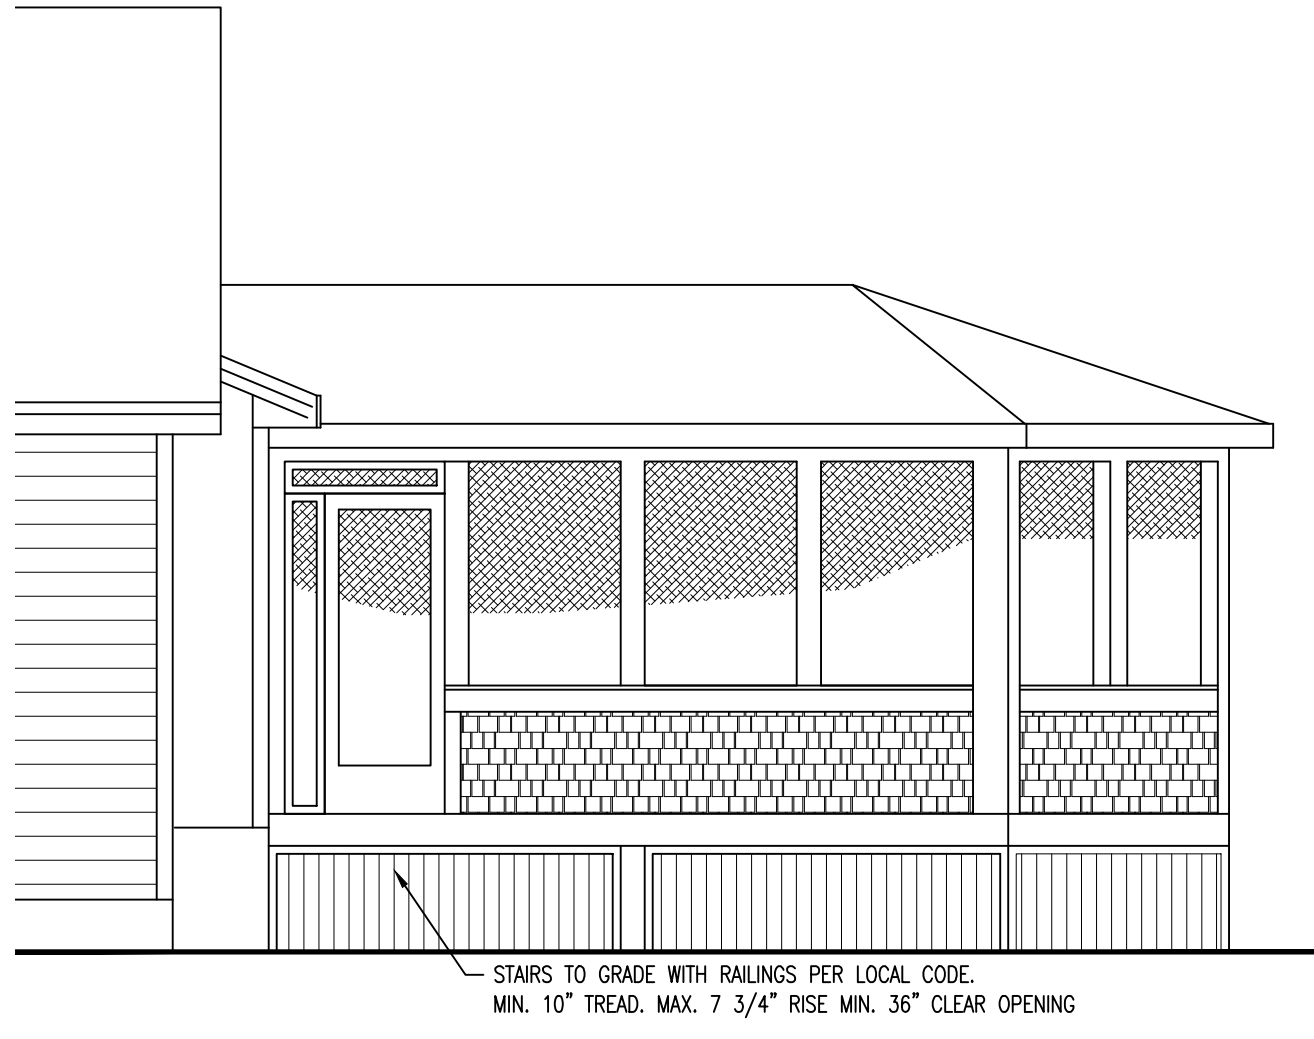

**SCREEN PORCH & DOGHOUSE PLAN**
  
**NAPOLITANO ADDITION**
  
**6 SAMUEL RD. PORTLAND, ME**

CUSTOMERS SHOULD APPRECIATE THAT THIS INFORMATION IS NOT THE PRODUCT OF AN ARCHITECT. NEITHER NOTWORTHY DESIGNS NOR ANY OF ITS EMPLOYEES ARE REGISTERED ARCHITECTS AND CUSTOMERS MAY WANT TO CONSULT WITH AN ARCHITECT BEFORE TAKING FINAL ACTION WITH REGARD TO ANY BUILDING OR STRUCTURE. CUSTOMERS SHOULD ALSO APPRECIATE THAT, BY PROVIDING CUSTOMERS WITH THIS INFORMATION, NOTWORTHY DESIGNS DOES NOT GUARANTEE THE SOUNDNESS OR SUITABILITY OF THE INFORMATION FOR ANY PURPOSE OF THE CUSTOMER.

|                    |
|--------------------|
| Revisions:         |
| xx/xx/xx           |
|                    |
|                    |
|                    |
| Date : 4/22/14     |
| Scale : 1/4"=1'-0" |
| Drawn By: TMS      |
| Project: A041414   |
| Sheet Number:      |