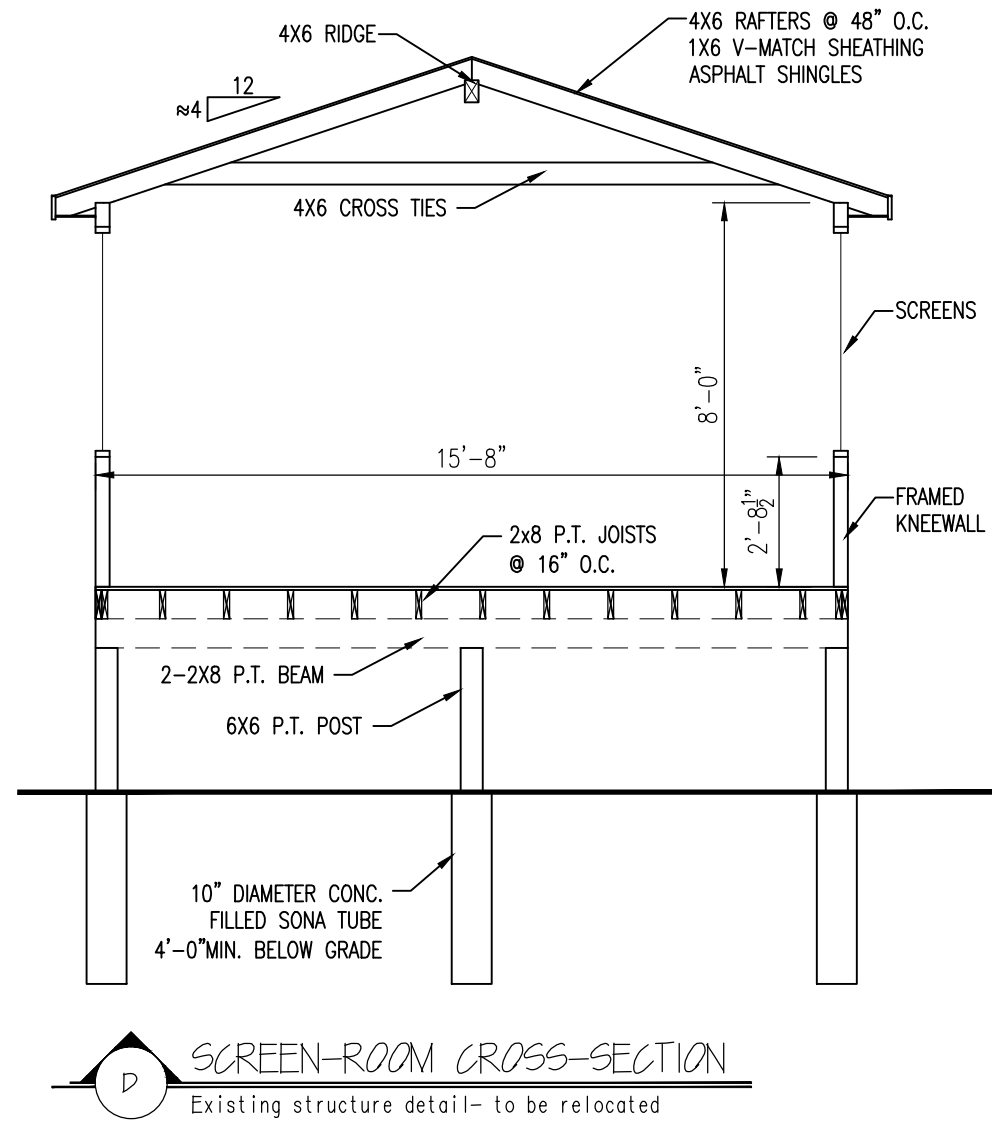

SCREEN PORCH & DOGHOUSE PLAN

NAPOLITANO ADDITION

6 SAMUEL RD. PORTLAND, ME

CUSTOMERS SHOULD APPRECIATE THAT THIS INFORMATION IS NOT THE PRODUCT OF AN ARCHITECT. NEITHER NOTWORTHY DESIGNS NOR ANY OF ITS EMPLOYEES ARE REGISTERED ARCHITECTS AND CUSTOMERS MAY WANT TO CONSULT WITH AN ARCHITECT BEFORE TAKING FINAL ACTION WITH REGARD TO ANY BUILDING OR STRUCTURE. CUSTOMERS SHOULD ALSO APPRECIATE THAT, BY PROVIDING CUSTOMERS WITH THIS INFORMATION, NOTWORTHY DESIGNS DOES NOT GUARANTEE THE SOUNDNESS OR SUITABILITY OF THE INFORMATION FOR ANY PURPOSE OF THE CUSTOMER.

Revisions:
xx/xx/xx
Date : 4/22/14
Scale : 1/4"=1'-0"
Drawn By: TMS
Project: A041414
Sheet Number: