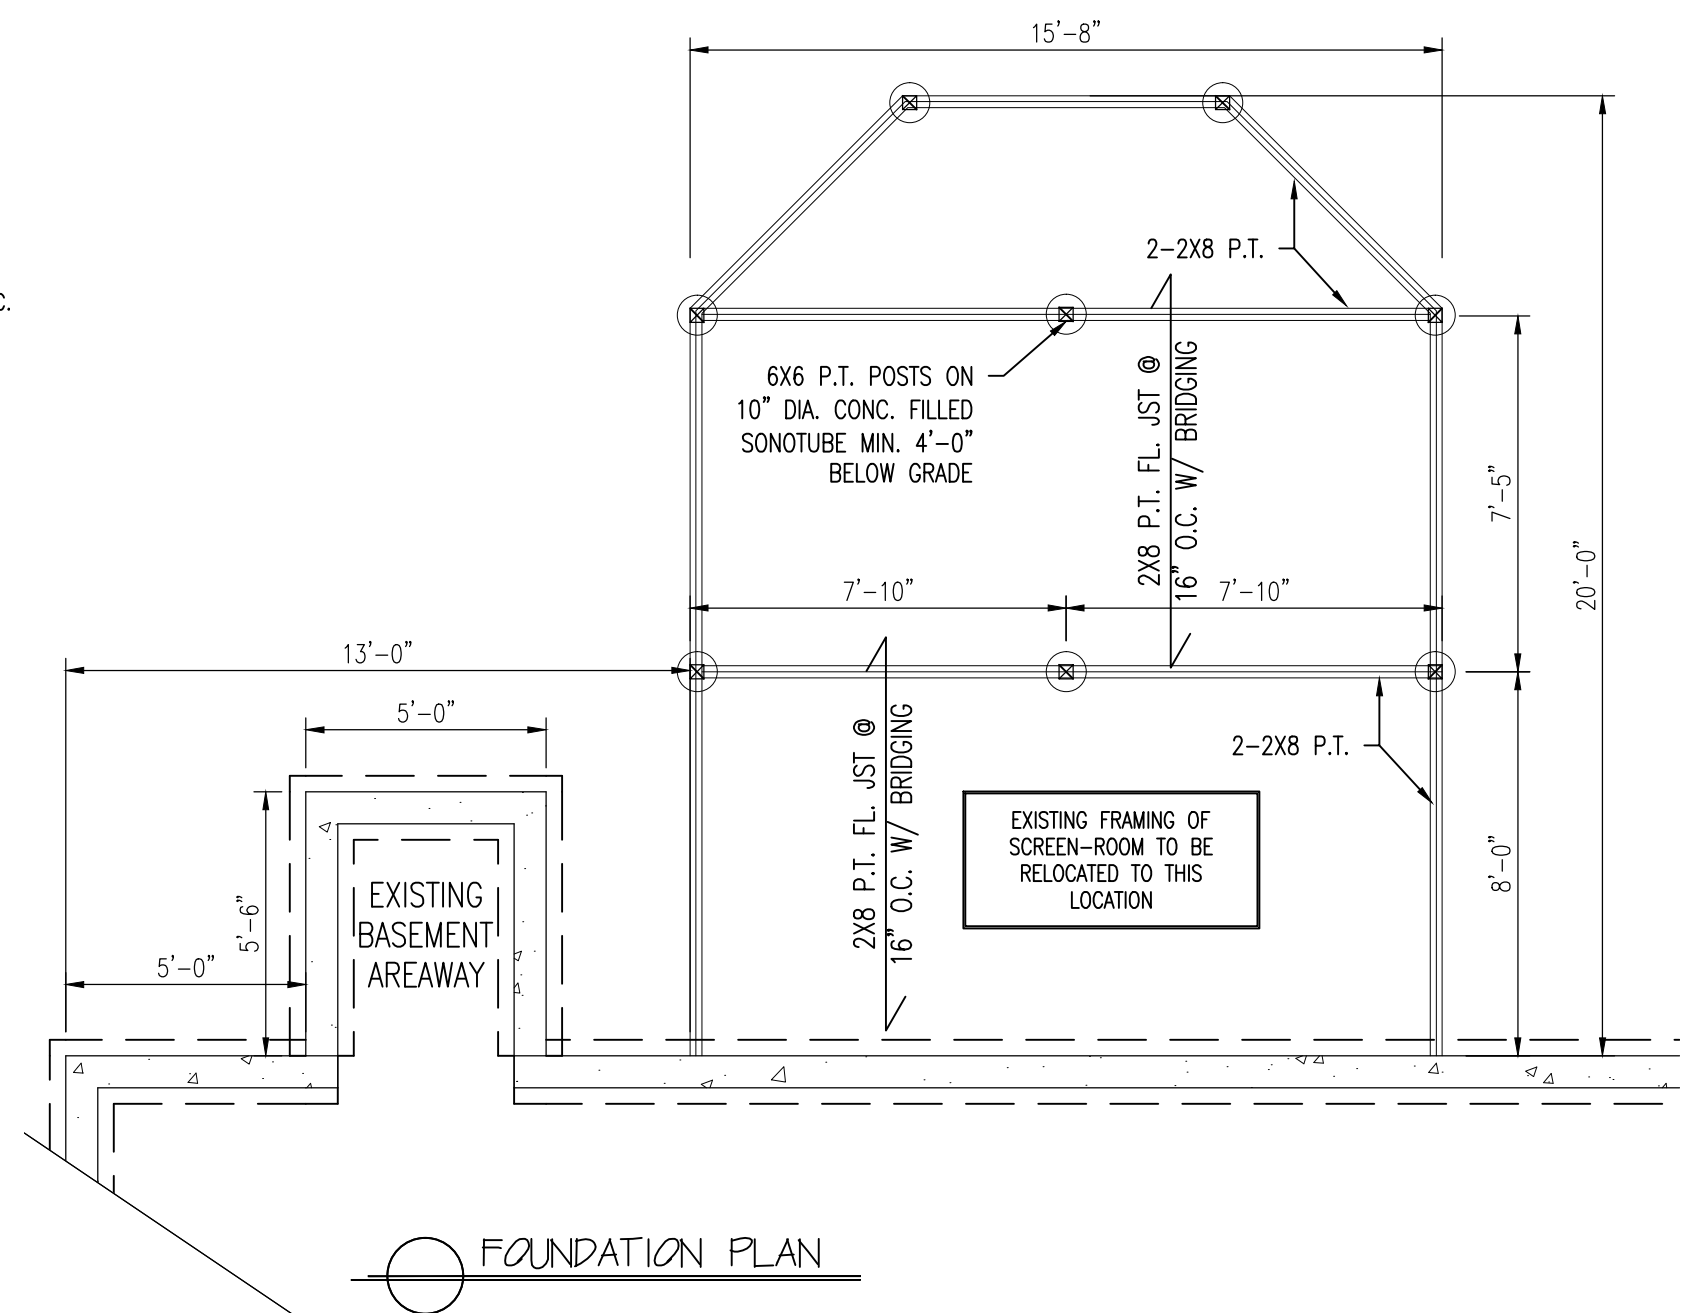

**SCREEN PORCH & DOGHOUSE PLAN**
  
**NAPOLITANO ADDITION**
  
**6 SAMUEL RD. PORTLAND, ME**

CUSTOMERS SHOULD APPRECIATE THAT THIS INFORMATION IS NOT THE PRODUCT OF AN ARCHITECT. NEITHER NOTWORTHY DESIGNS NOR ANY OF ITS EMPLOYEES ARE REGISTERED ARCHITECTS AND CUSTOMERS MAY WANT TO CONSULT WITH AN ARCHITECT BEFORE TAKING FINAL ACTION WITH REGARD TO ANY BUILDING OR STRUCTURE. CUSTOMERS SHOULD ALSO APPRECIATE THAT, BY PROVIDING CUSTOMERS WITH THIS INFORMATION, NOTWORTHY DESIGNS DOES NOT GUARANTEE THE SOUNDNESS OR SUITABILITY OF THE INFORMATION FOR ANY PURPOSE OF THE CUSTOMER.

|                    |
|--------------------|
| Revisions:         |
| xx/xx/xx           |
|                    |
|                    |
|                    |
| Date : 4/22/14     |
| Scale : 1/4"=1'-0" |
| Drawn By: TMS      |
| Project: A041414   |
| Sheet Number:      |