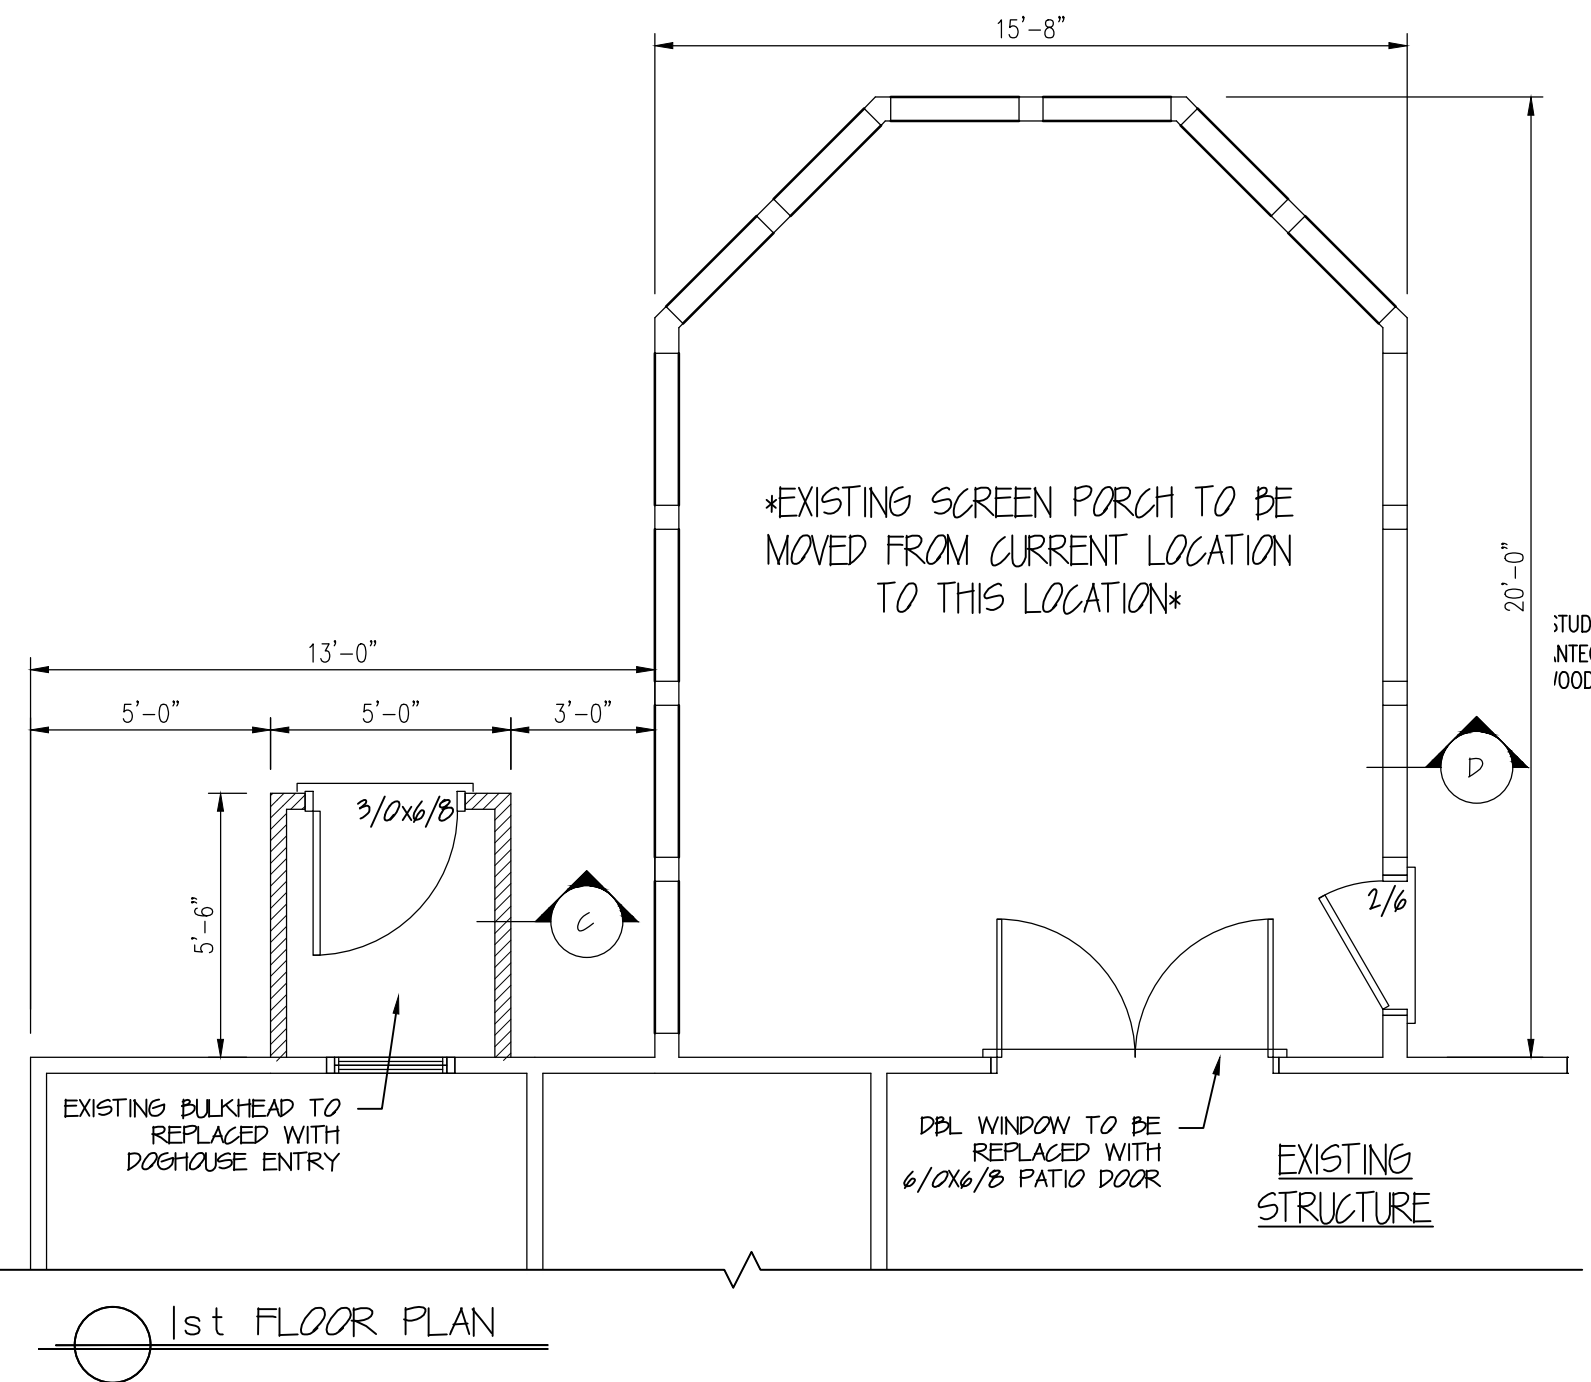

**SCREEN PORCH & DOGHOUSE PLAN**
  
**NAPOLITANO ADDITION**
  
**6 SAMUEL RD. PORTLAND, ME**

CUSTOMERS SHOULD APPRECIATE THAT THIS INFORMATION IS NOT THE PRODUCT OF AN ARCHITECT. NEITHER NOTWORTHY DESIGNS NOR ANY OF ITS EMPLOYEES ARE REGISTERED ARCHITECTS AND CUSTOMERS MAY WANT TO CONSULT WITH AN ARCHITECT BEFORE TAKING FINAL ACTION WITH REGARD TO ANY BUILDING OR STRUCTURE. CUSTOMERS SHOULD ALSO APPRECIATE THAT, BY PROVIDING CUSTOMERS WITH THIS INFORMATION, NOTWORTHY DESIGNS DOES NOT GUARANTEE THE SOUNDNESS OR SUITABILITY OF THE INFORMATION FOR ANY PURPOSE OF THE CUSTOMER.

|                    |
|--------------------|
| Revisions:         |
| xx/xx/xx           |
|                    |
|                    |
|                    |
| Date : 4/22/14     |
| Scale : 1/4"=1'-0" |
| Drawn By: TMS      |
| Project: A041414   |
| Sheet Number:      |