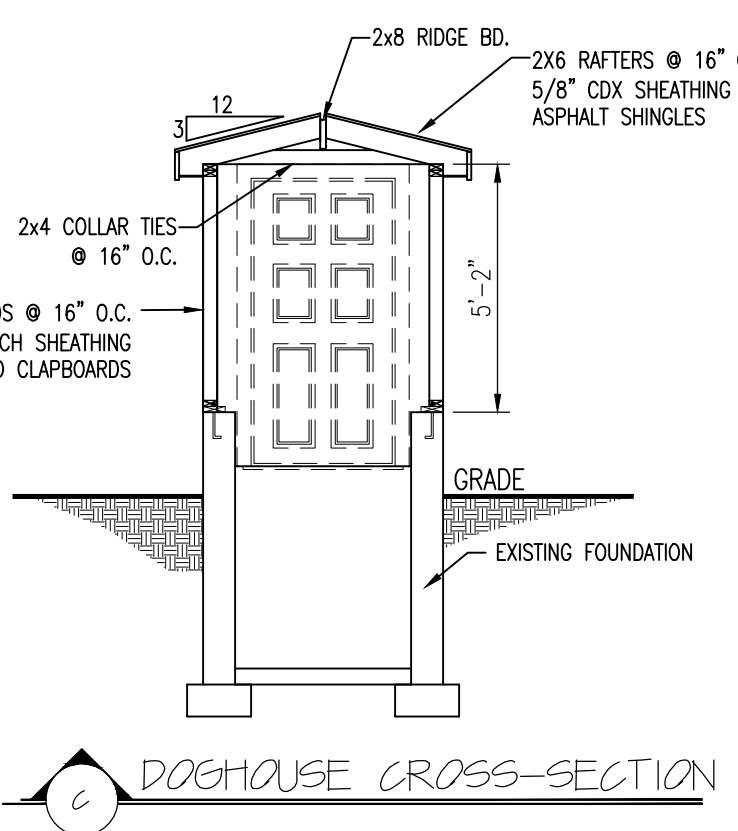

SCREEN PORCH & DOGHOUSE PLAN

NAPOLITANO ADDITION

6 SAMUEL RD. PORTLAND, ME

CUSTOMERS SHOULD APPRECIATE THAT THIS INFORMATION IS NOT THE PRODUCT OF AN ARCHITECT. NEITHER NOTWORTHY DESIGNS NOR ANY OF ITS EMPLOYEES ARE REGISTERED ARCHITECTS AND CUSTOMERS MAY WANT TO CONSULT WITH AN ARCHITECT BEFORE TAKING FINAL ACTION WITH REGARD TO ANY BUILDING OR STRUCTURE. CUSTOMERS SHOULD ALSO APPRECIATE THAT, BY PROVIDING CUSTOMERS WITH THIS INFORMATION, NOTWORTHY DESIGNS DOES NOT GUARANTEE THE SOUNDNESS OR SUITABILITY OF THE INFORMATION FOR ANY PURPOSE OF THE CUSTOMER.

Revisions:
xx/xx/xx
Date : 4/22/14
Scale : 1/4"=1'-0"
Drawn By: TMS
Project: A041414
Sheet Number: