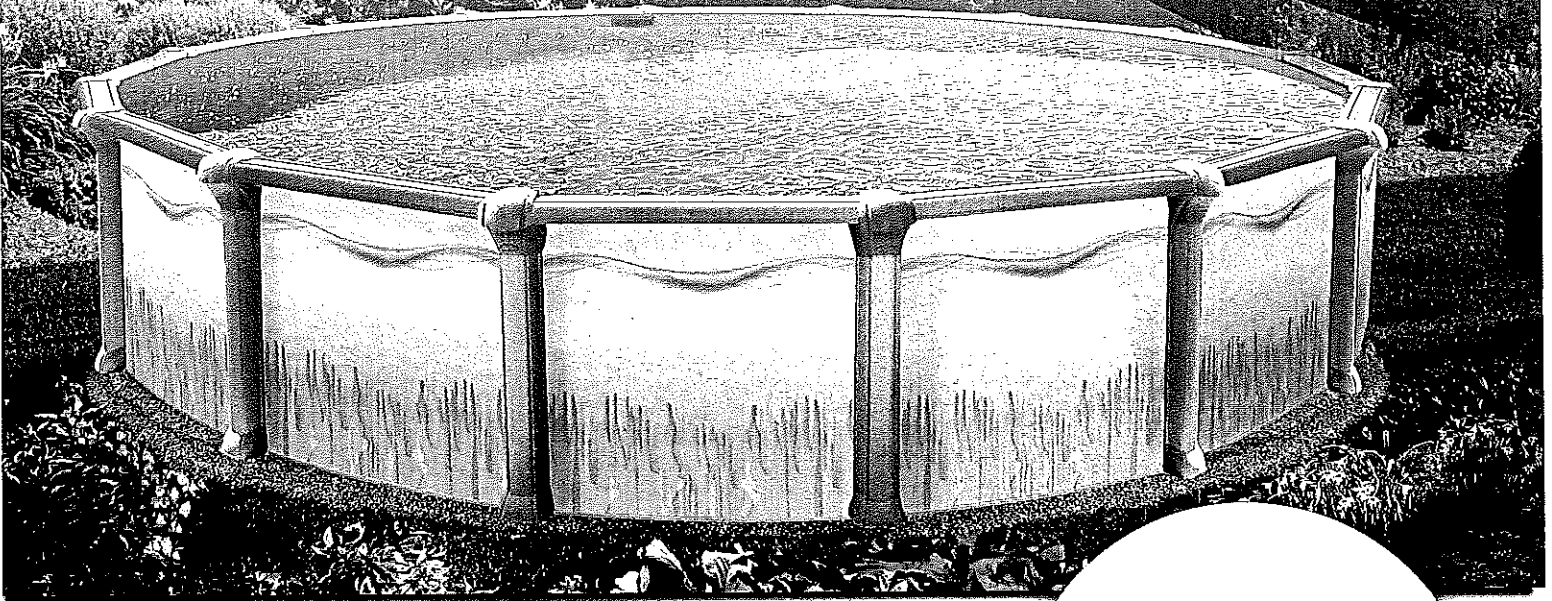

Chesapeake

Silhouette wall with pearl frame

Top ledge and uprights

- 9" steel top ledge
- 8" steel uprights
- Sturdy steel frame

Omega Stabilizer

Only Atlantic pools feature the self-supporting omega stabilizer bar developed to simplify homeowner installation. The ease of assembly has made Atlantic pools the number one choice of many professional installers.

All-Weather Protection

The top ledges and uprights on every Atlantic pool undergo a state-of-the-art protective treatment process. In addition, they are coated with Texture-Kote. This combination provides incredibly long-lasting, all-weather protection with added resistance against corrosion, scratching and damaging UV rays. Atlantic's unique quadra-fold system and bolting pattern provides maximum wall joint strength.

Gibraltar Buttress-Free system

- An exclusive buttress-free system.
- Maximizes yard space by eliminating unsightly struts.
- Oval pools only.

The Gibraltar Buttress-Free is an oval system that does not require angle side supports, which take up extra yard space. This unique system delivers unsurpassed structural strength without visible supports. This attractive streamlined appearance takes up less valuable yard space.