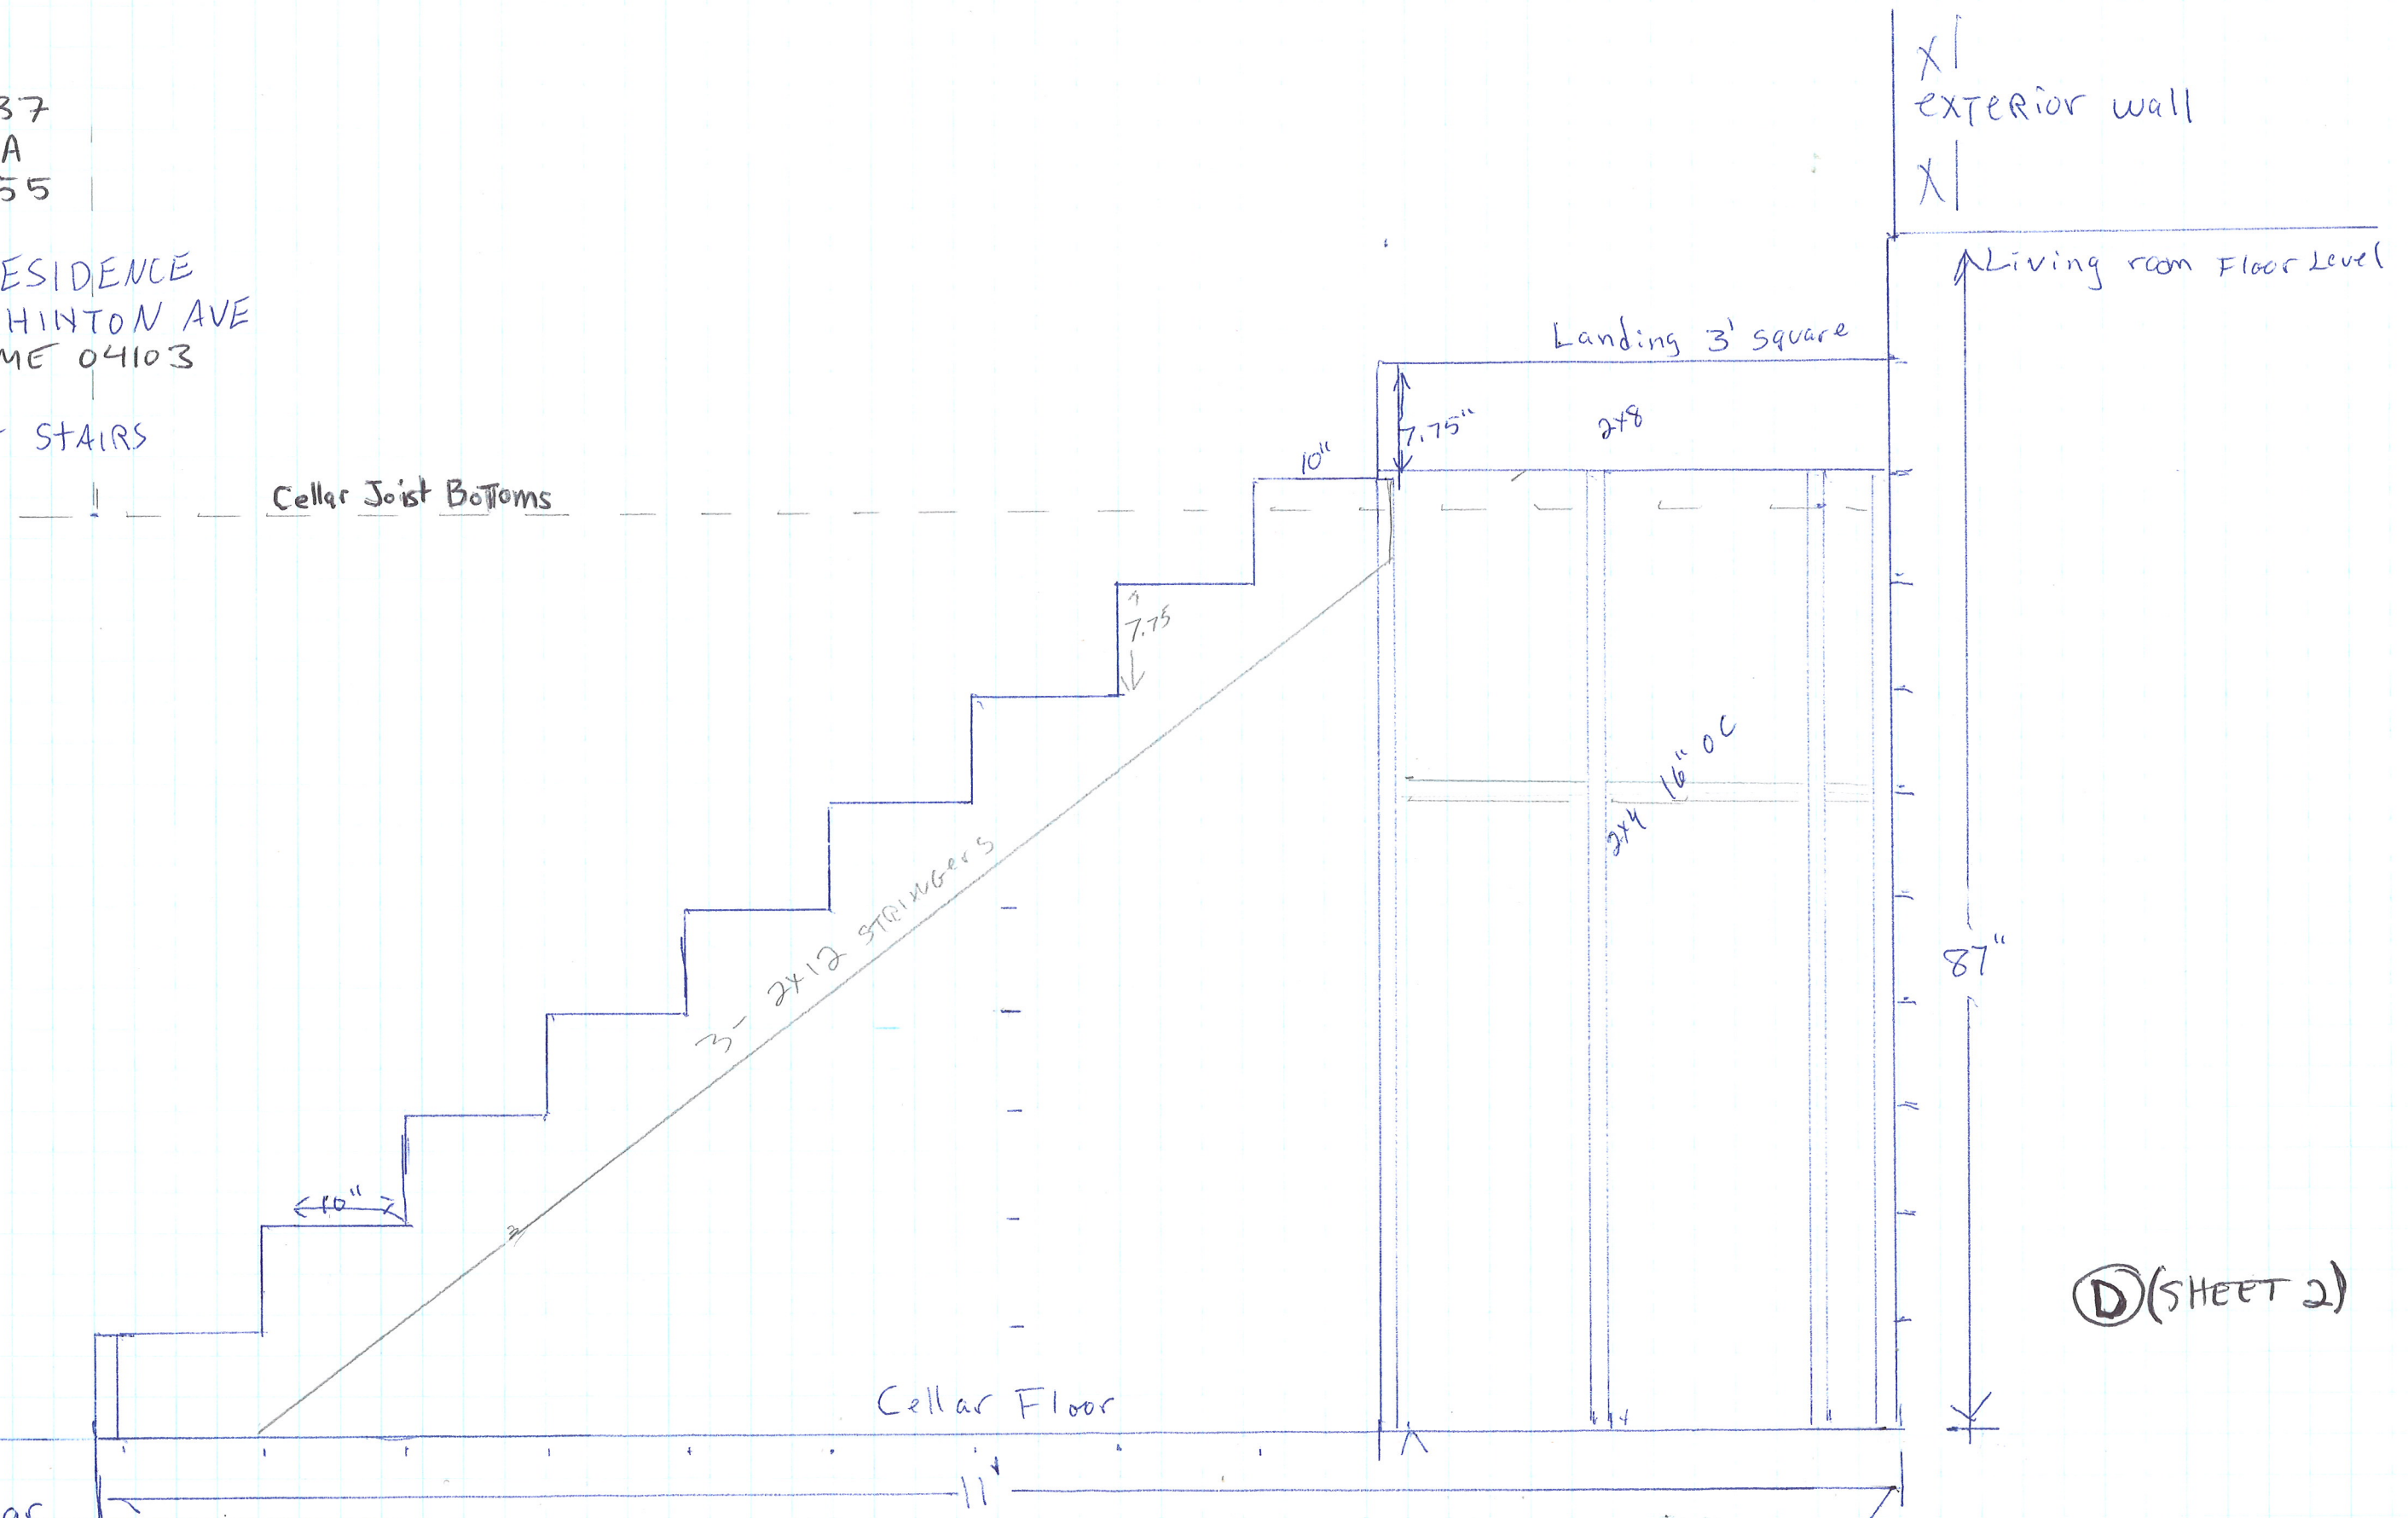

MAP 437  
BLOCK A  
LOT # 55

LYNCH RESIDENCE  
1306 WASHINGTON AVE  
PORTLAND, ME 04103

New Cellar STAIRS

Page 5  
new cellar  
STAIRS

(D) (SHEET 2)