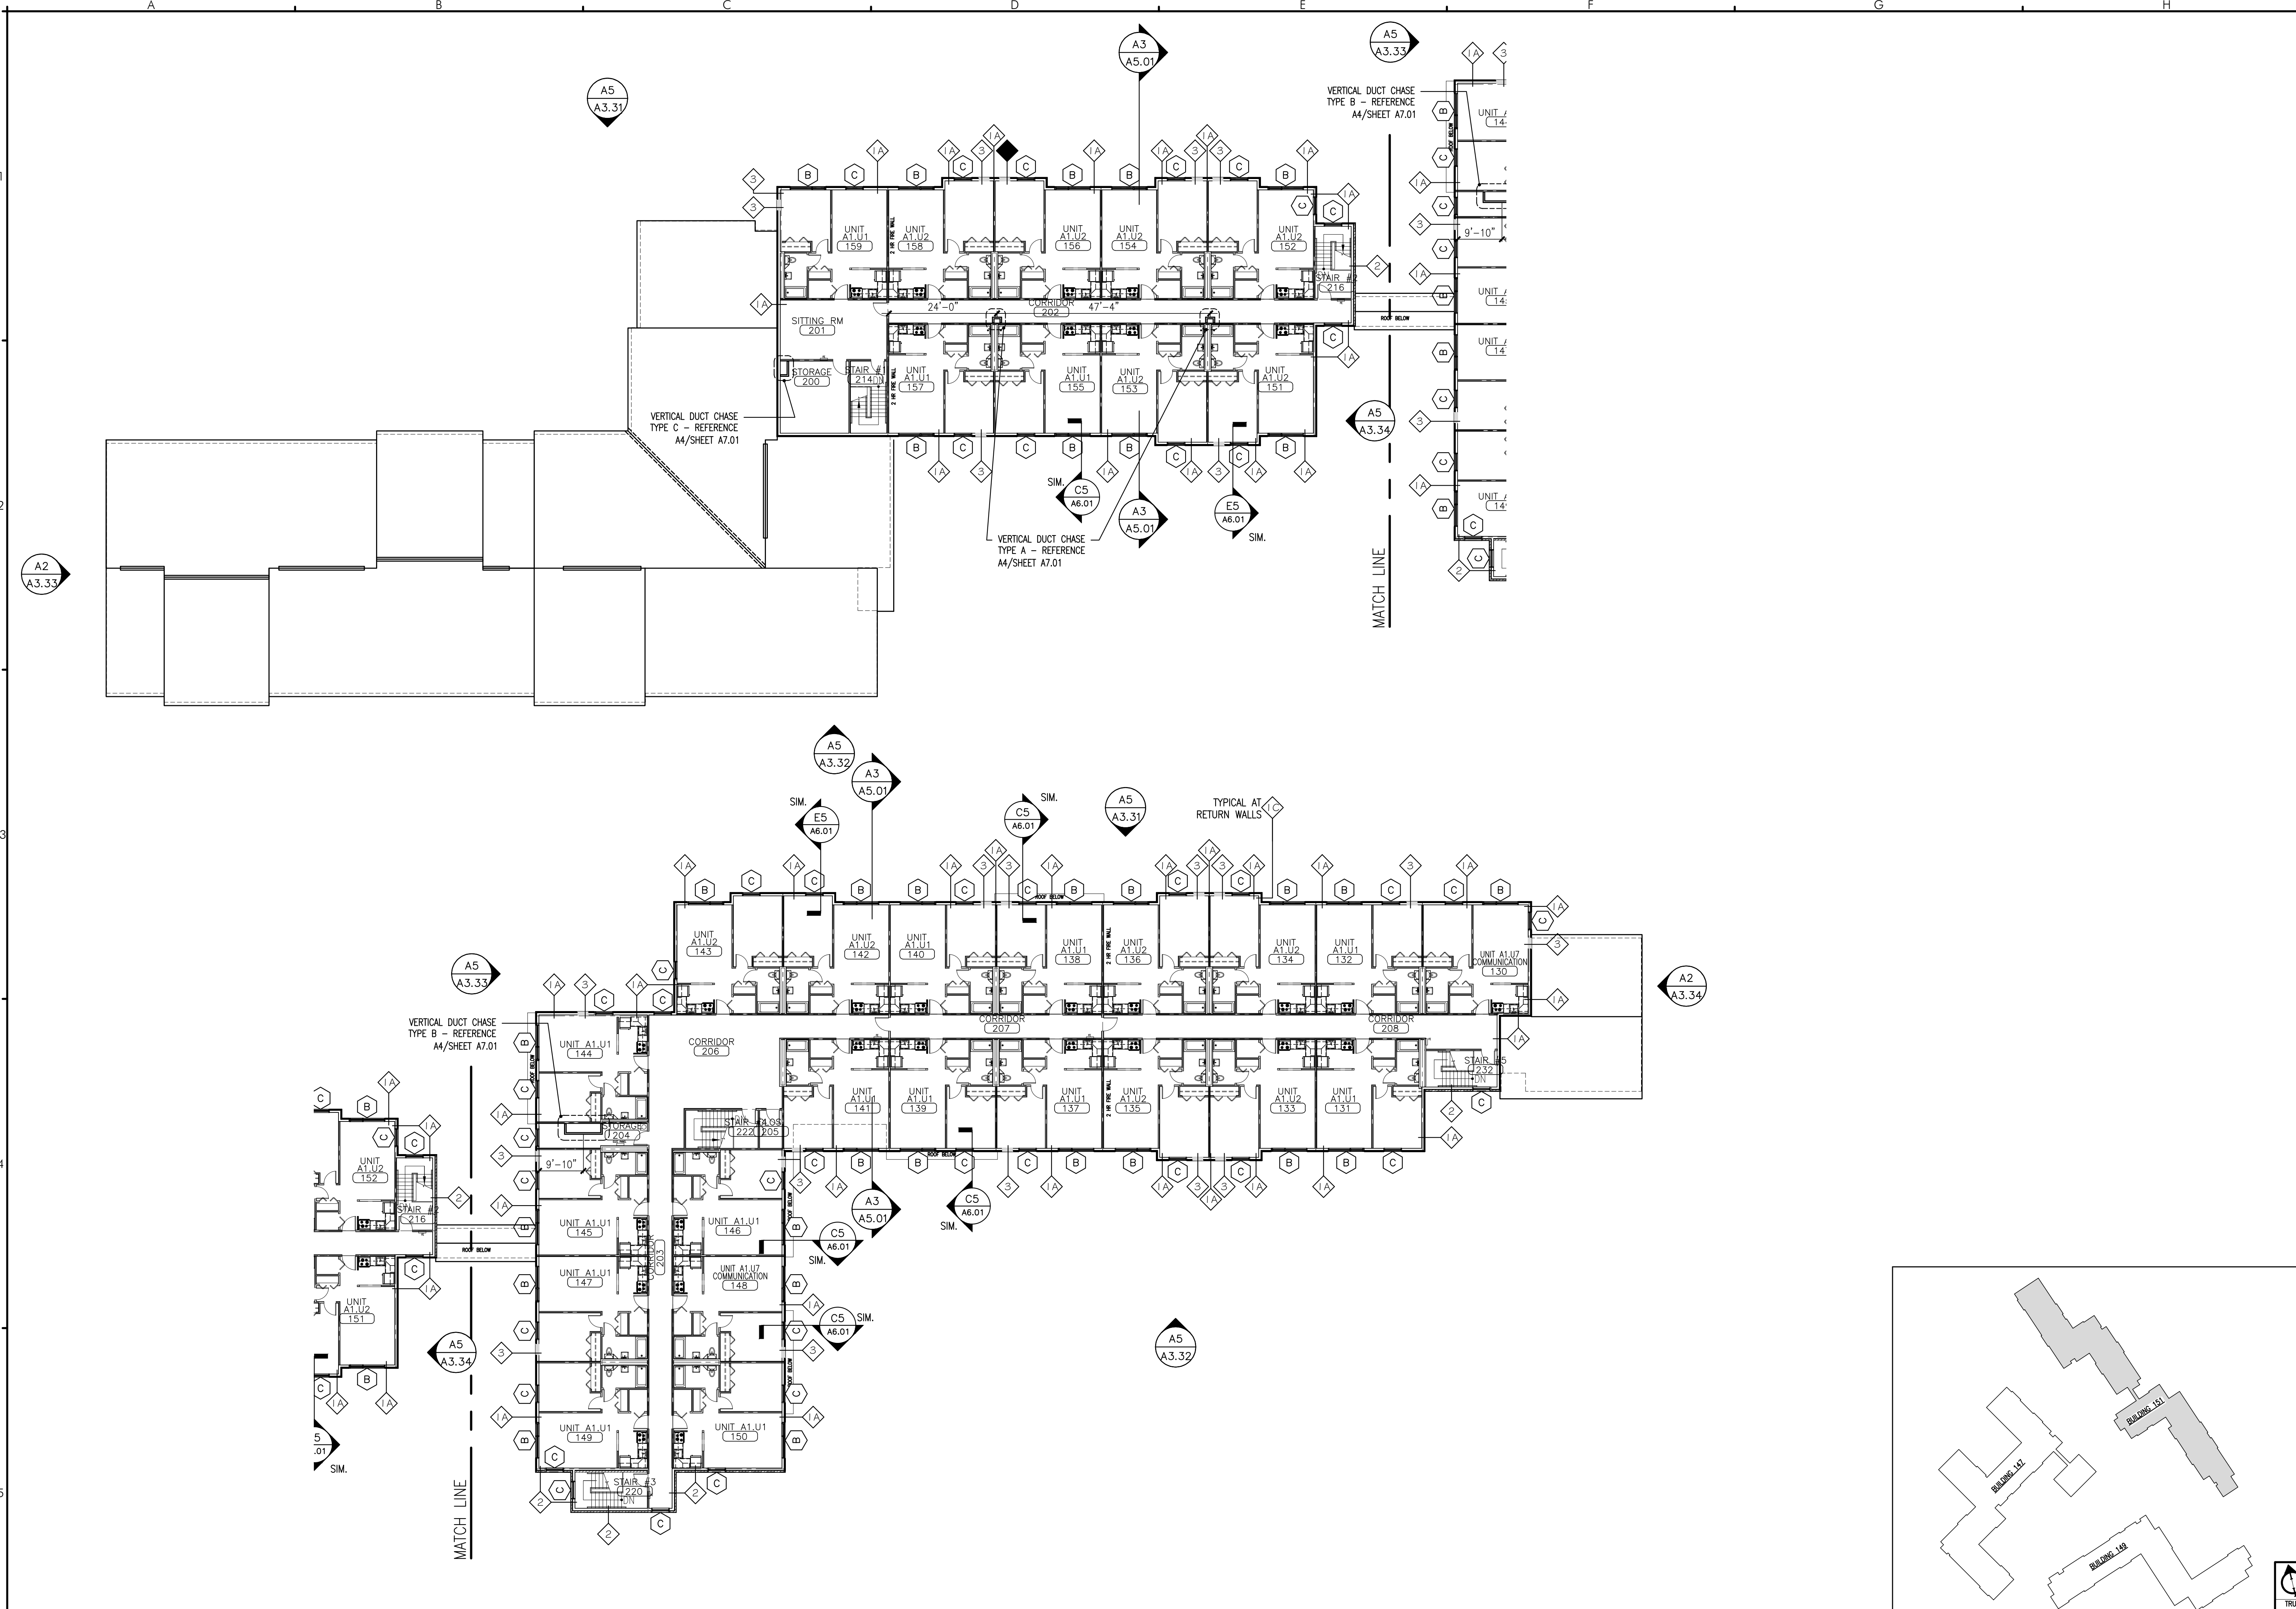

PROJECT

NORTHFIELD GREEN

DRAWING

BUILDING NO. 151  
SECOND FLOOR PLAN  
CWS PROJECT NUMBER: 16.010

REVISIONS

DRAWING NUMBER  
**A1.32**

SCALE: AS NOTED  
DATE: 11/22/2017  
ISSUED NOVEMBER 22, 2017

**A5** BUILDING NO. 151 - SECOND FLOOR PLAN  
REFERENCED FROM: TP2 SCALE: 1/16" = 1'-0"

**G5** KEY PLAN  
REFERENCED FROM: PLANS SCALE: NTS