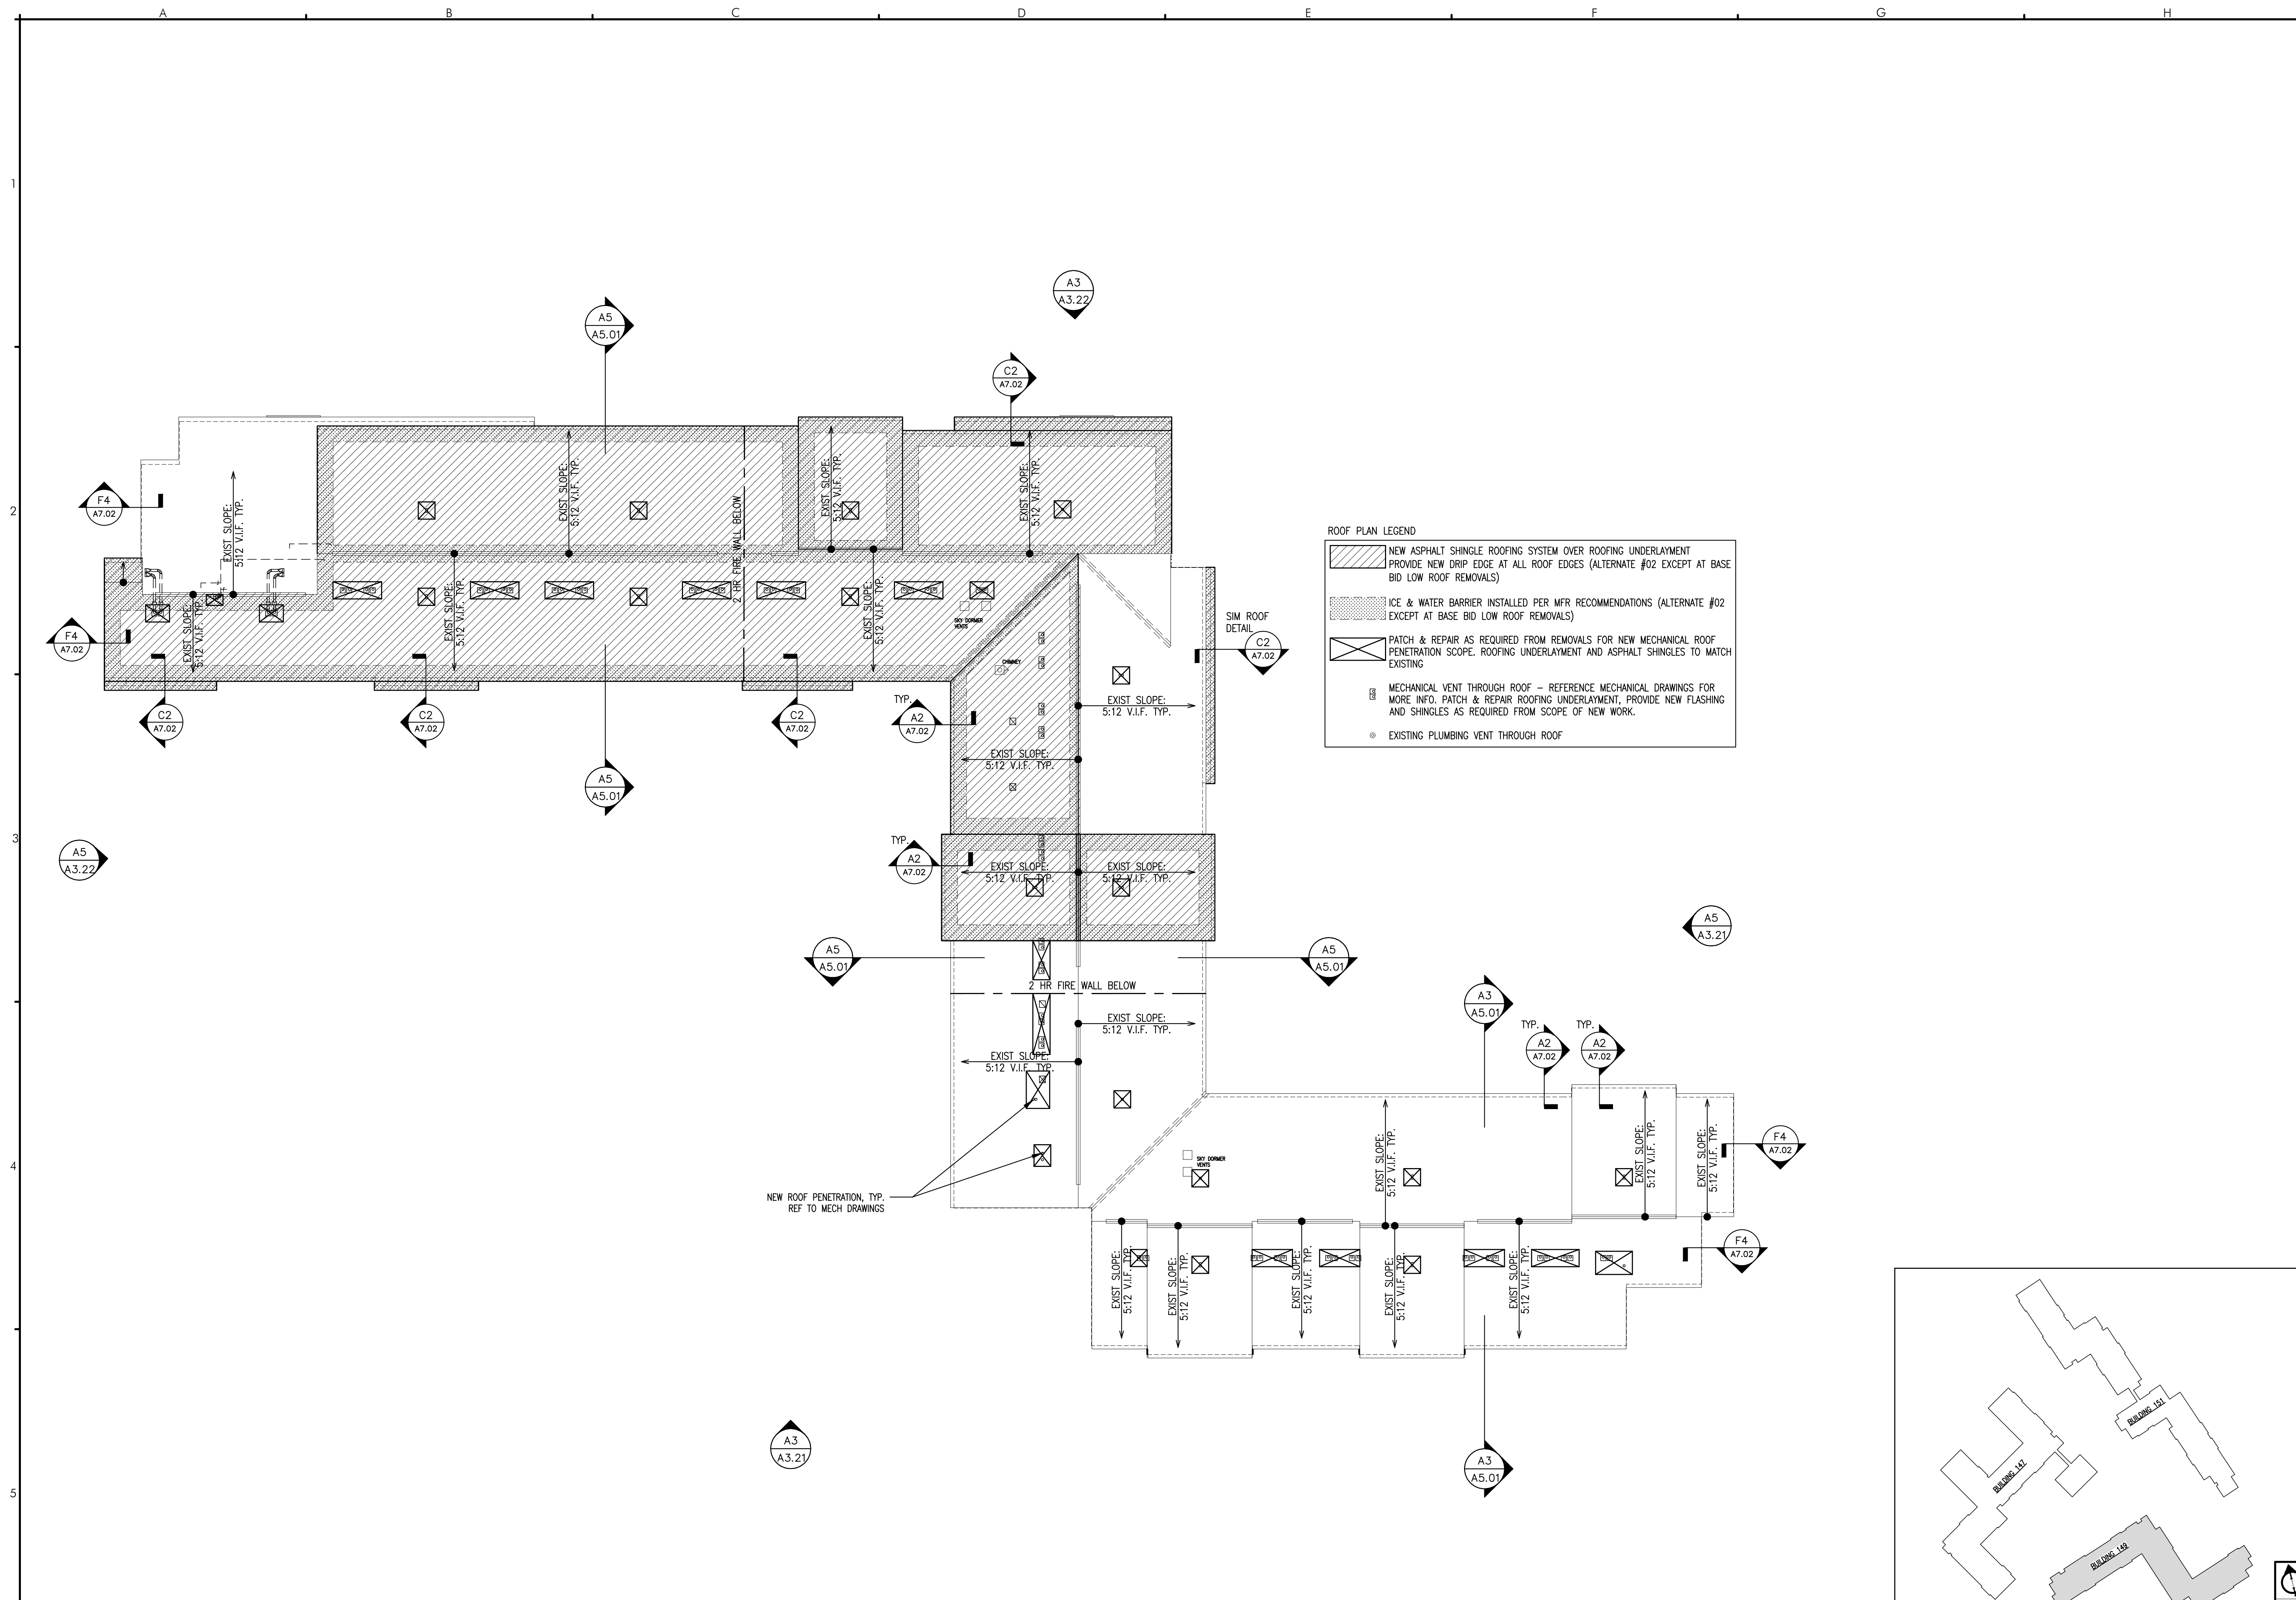

PROJECT

NORTHFIELD GREEN

147 - 1ST ALLEN AVENUE
PORTLAND, MAINE 04101

DRAWING

BUILDING NO. 149
ROOF PLAN

CWS PROJECT NUMBER: 16.010

REVISIONS

NO.	DESCRIPTION

DRAWING NUMBER
A1.2R

SCALE: AS NOTED
DATE: 11/22/2017
ISSUED NOVEMBER 22, 2017

A5 BUILDING NO. 149 - ROOF PLAN
REFERENCED FROM: TP2 SCALE: 1/16" = 1'-0"

G5 KEY PLAN
REFERENCED FROM: PLANS SCALE: NTS