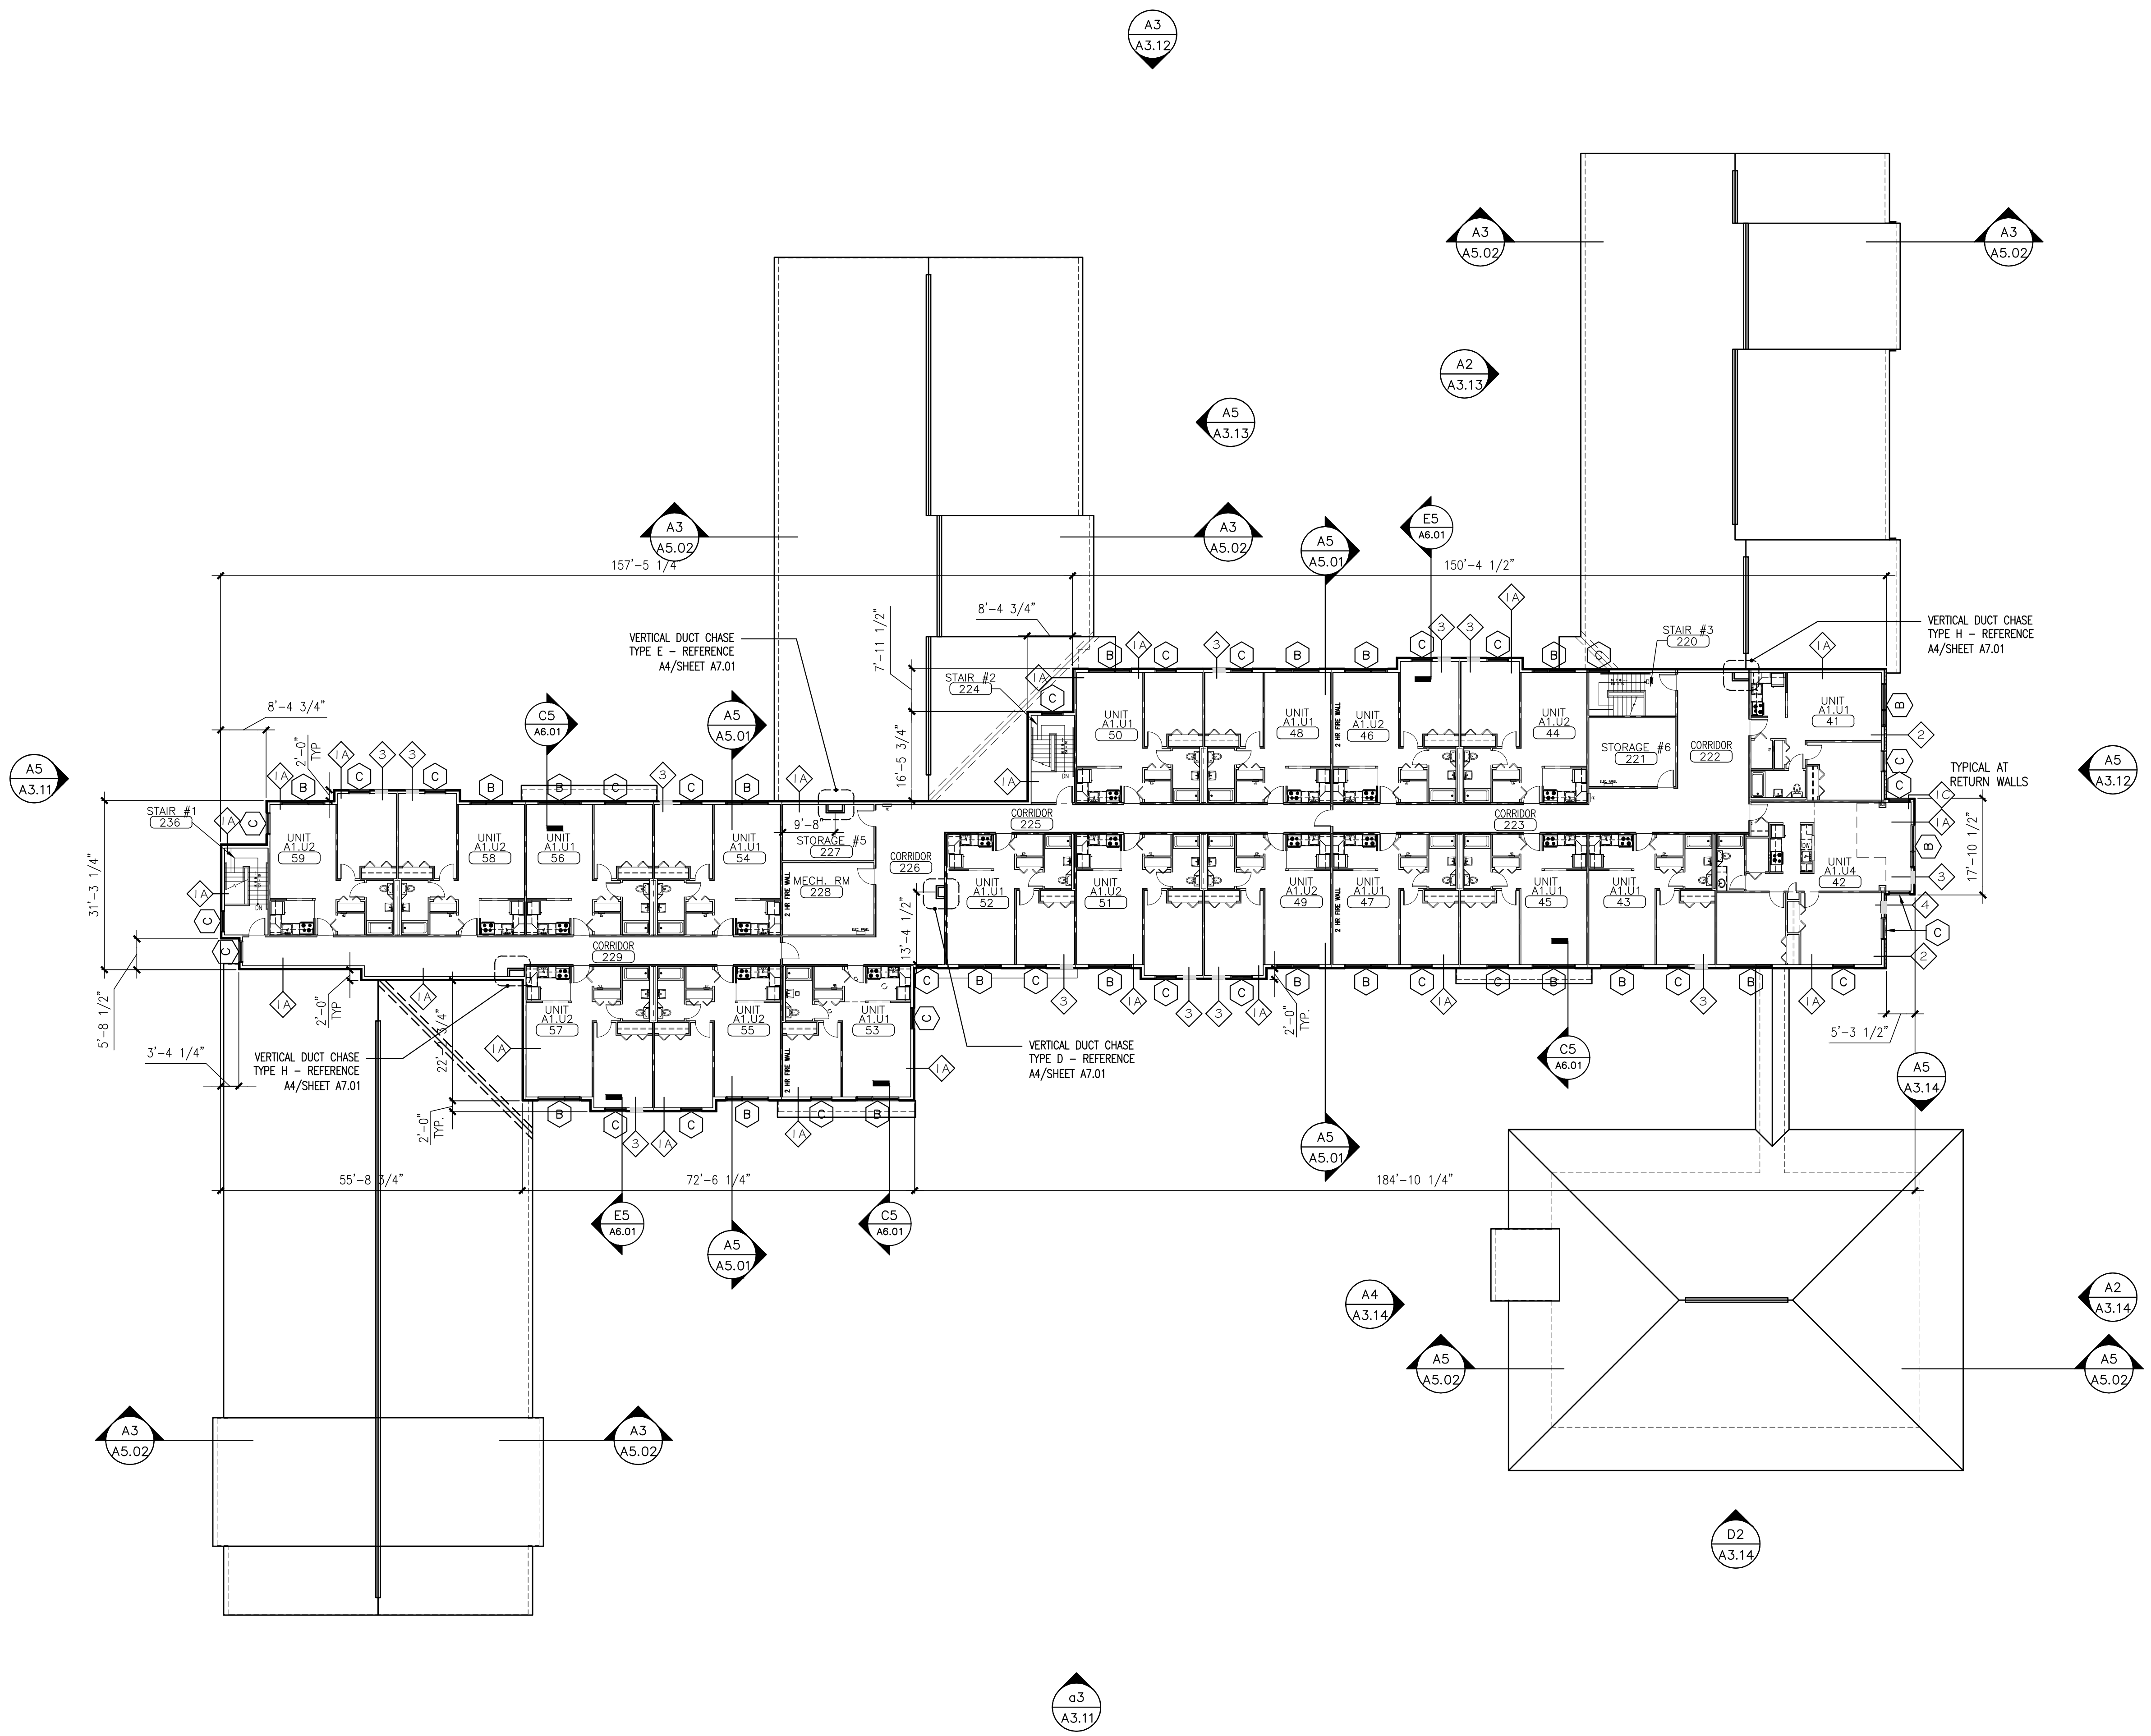

PROJECT

NORTHFIELD GREEN

147 - 1ST ALLEN AVENUE
PORTLAND, MAINE 04101

DRAWING

BUILDING NO. 147
SECOND FLOOR PLAN

CWS PROJECT NUMBER: 16.010

REVISIONS

NO.	DESCRIPTION	DATE

DRAWING NUMBER
A1.12

SCALE: AS NOTED
DATE: 11/22/2017
ISSUED NOVEMBER 22, 2017

A5 BUILDING NO. 147 - SECOND FLOOR PLAN
REFERENCED FROM: TP2 SCALE: 1/16" = 1'-0"

G5 KEY PLAN
REFERENCED FROM: PLANS SCALE: NTS