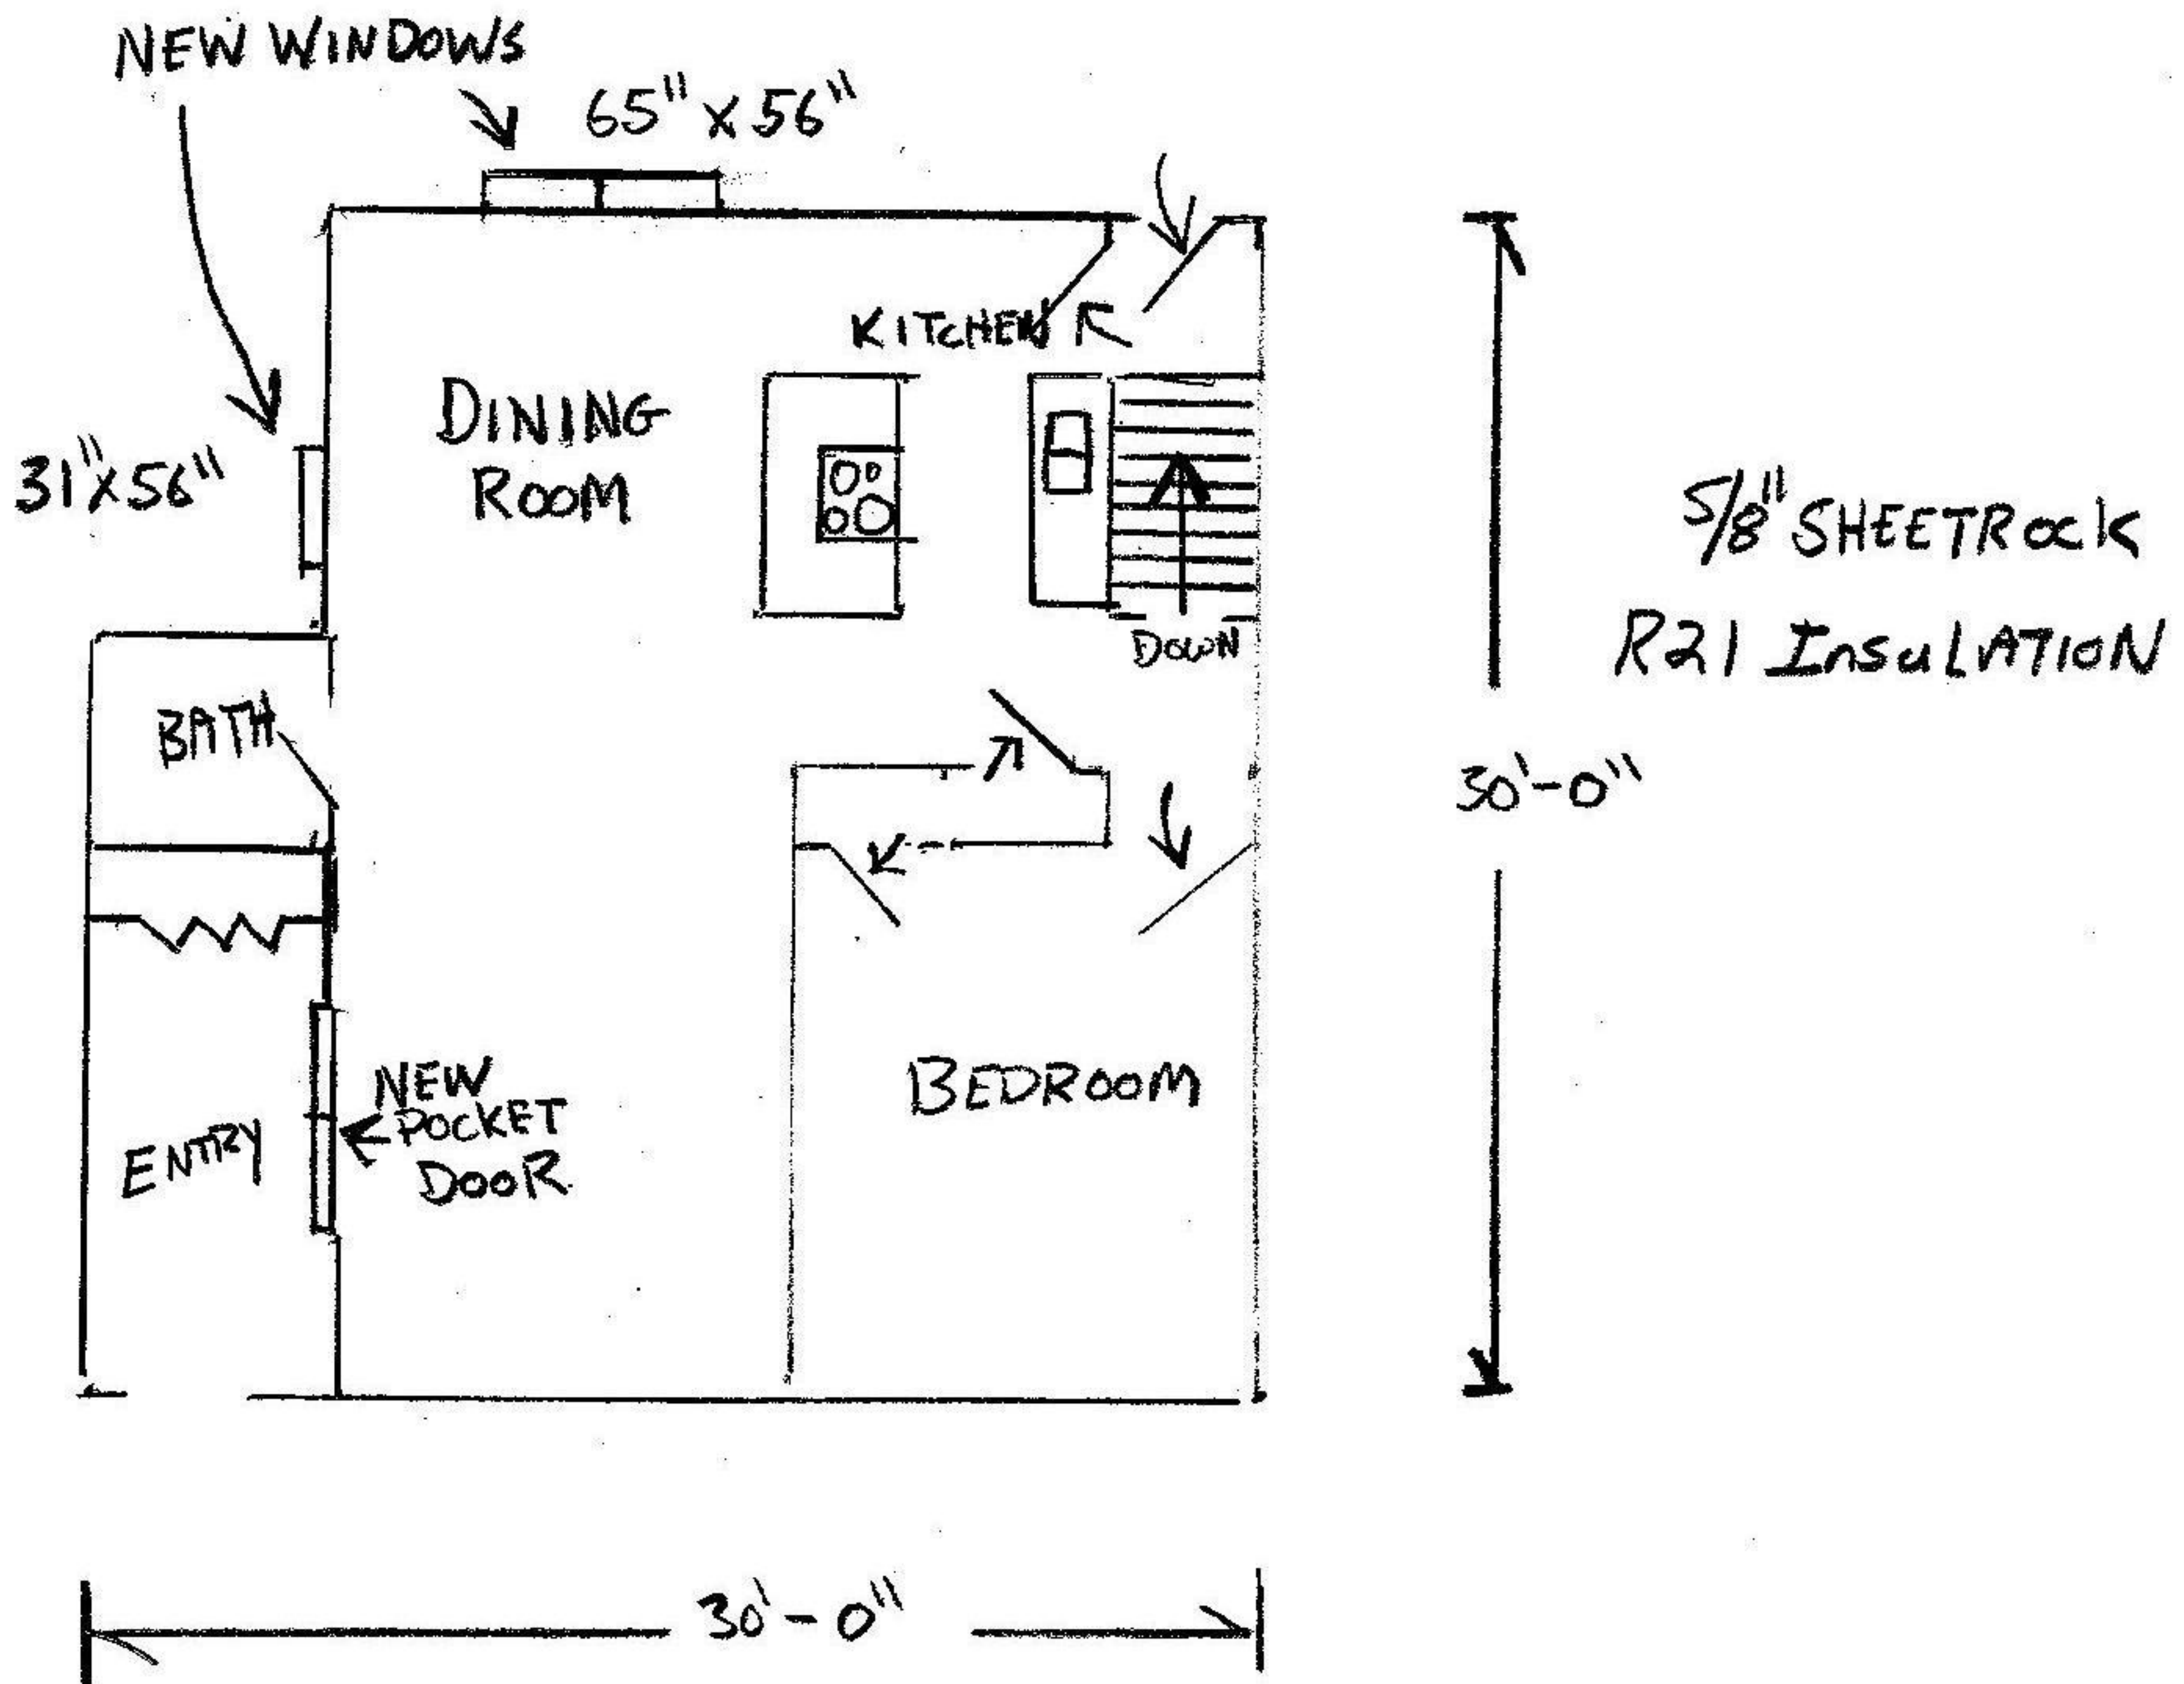

NEW FLOOR PLAN
 62 OLYMPIA ST
 MARK GOODE BUILDERS
 MARKgoodebuilders@yahoo.com

GRAPHIC SCALE

1/4" = 2 FEET

DOOR SCHEDULE		WINDOW SCHEDULE	
	QTY		QTY
32" x 80 FIRE DOOR	1	31" x 56"	3
3'-0" x 6'-9" Pocket Door	1		