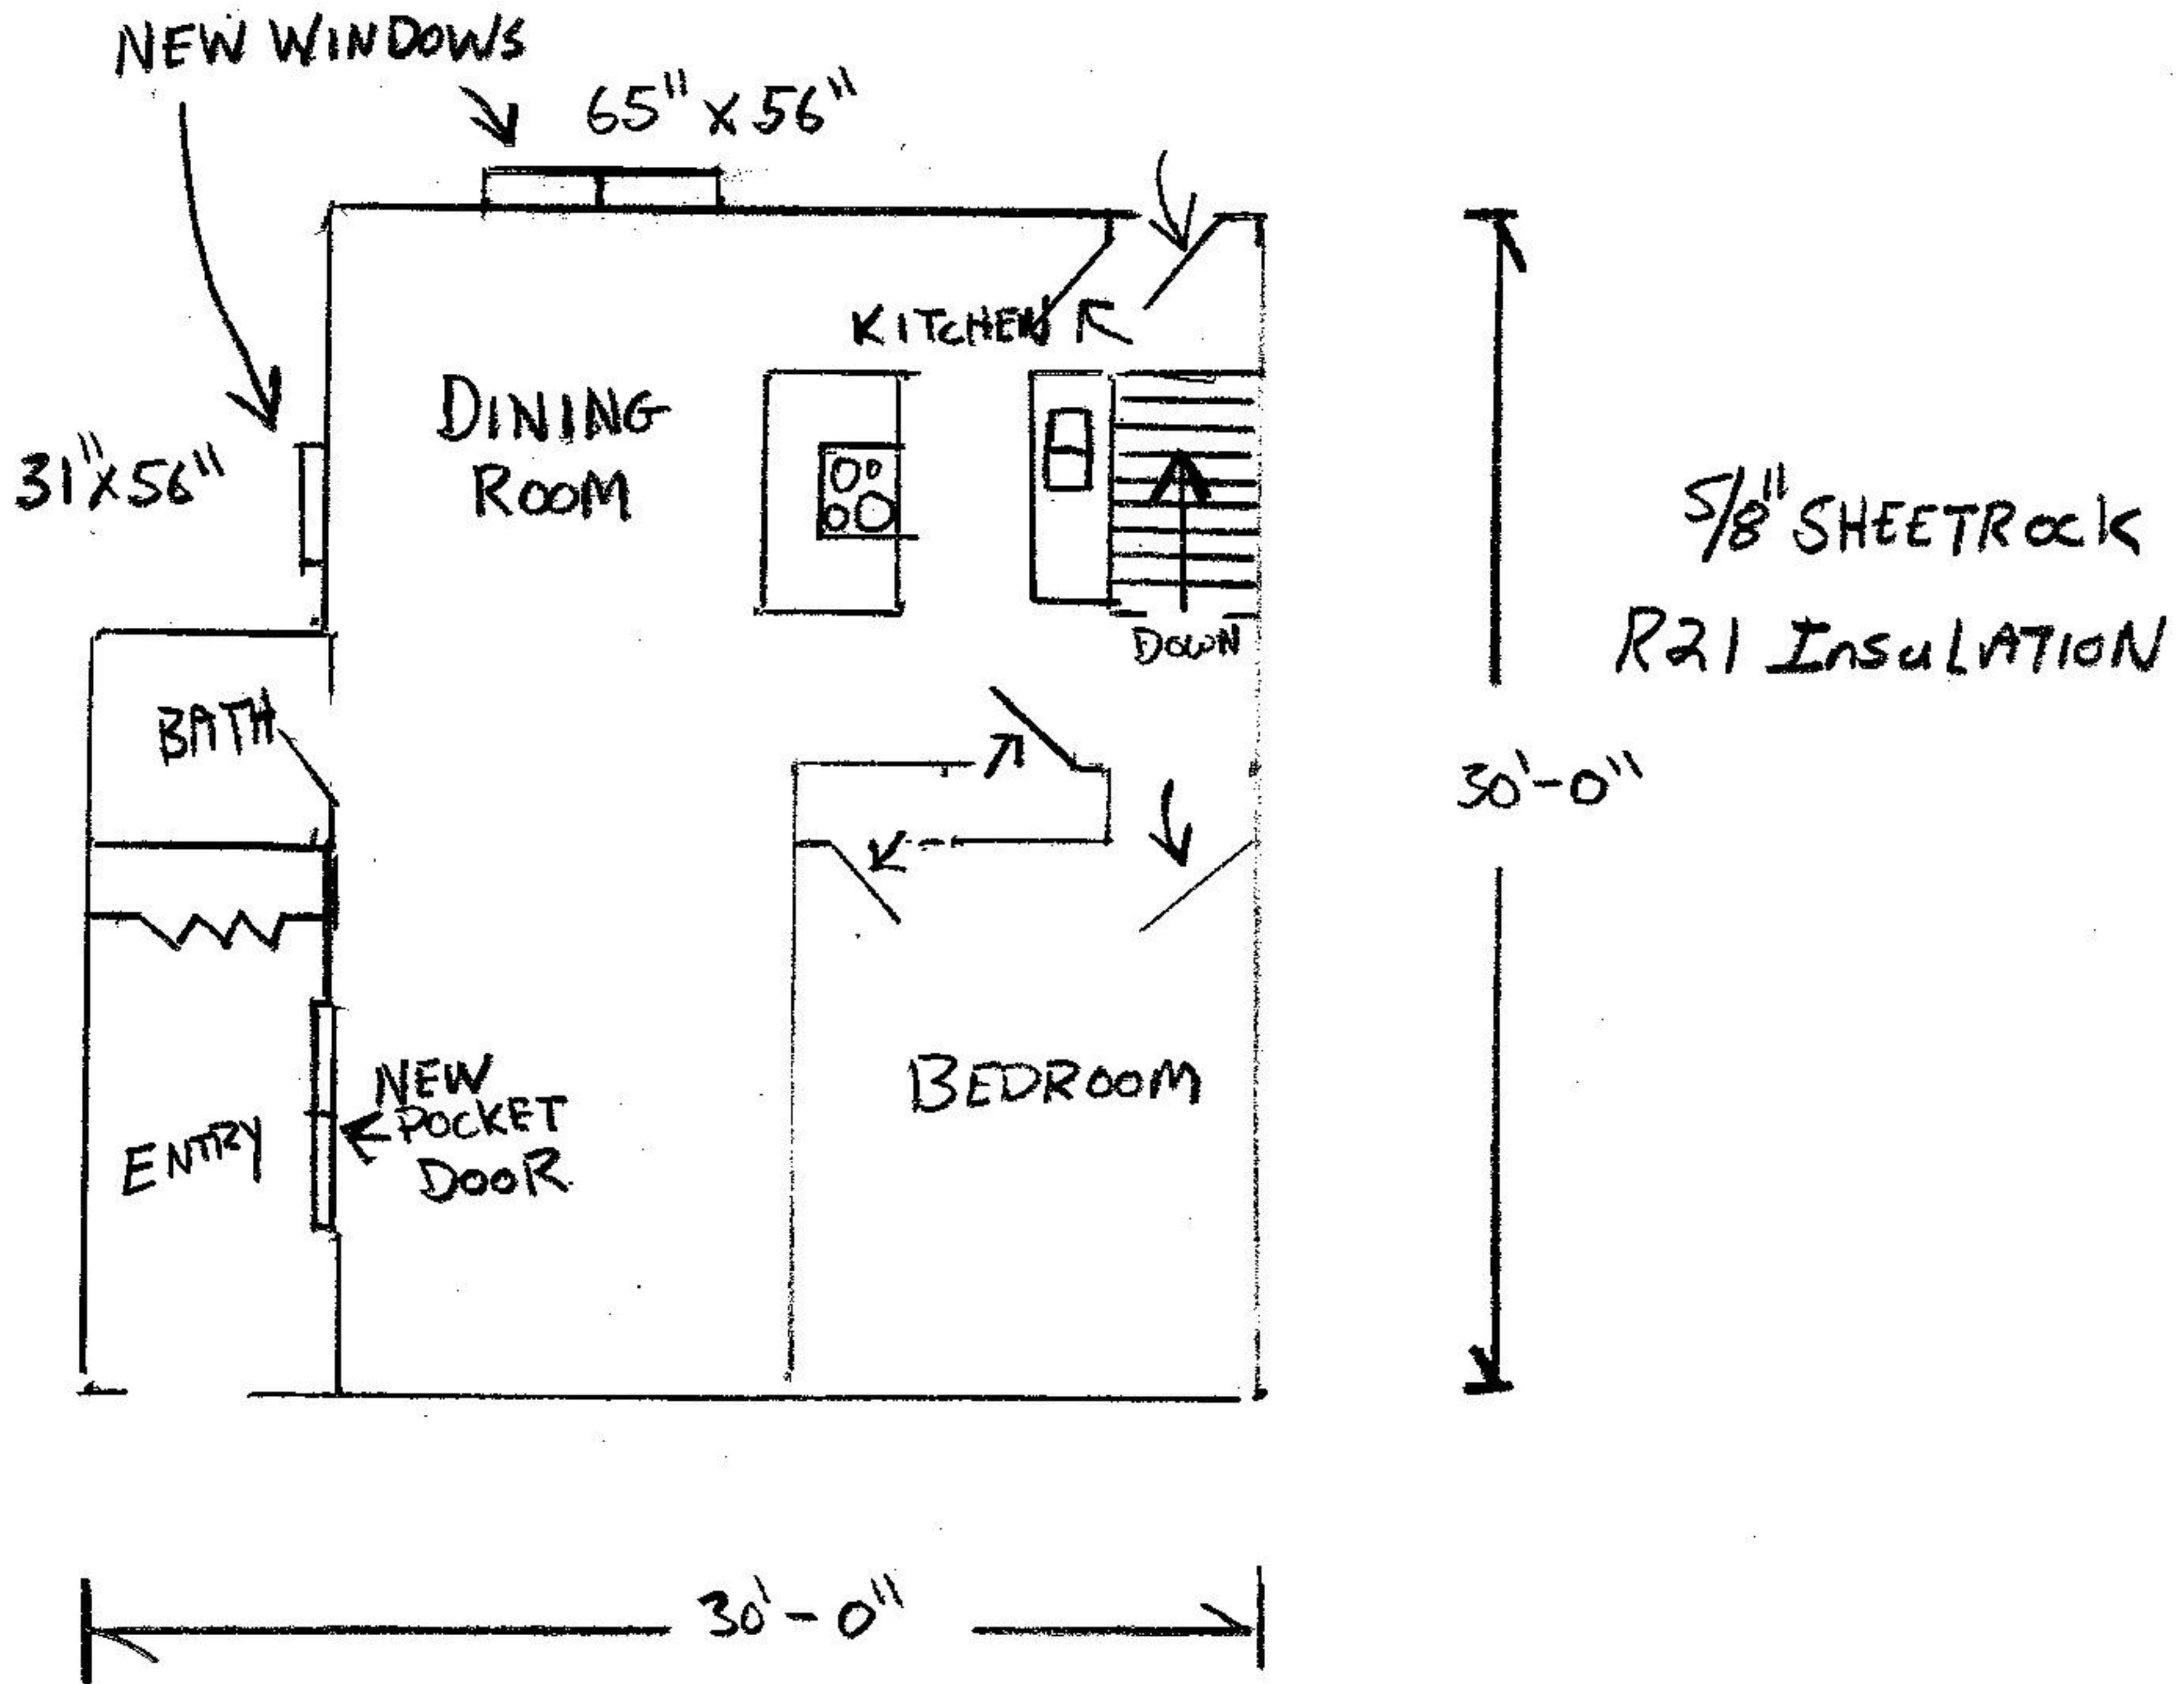

NEW FLOOR PLAN
 62 OLYMPIA ST
 MARK GOODE BUILDERS
 MARKgoodebuilders@yahoo.com

GRAPHIC SCALE

1/4" = 2 FEET

DOOR SCHEDULE		WINDOW SCHEDULE	
	QTY		QTY
32" x 80 FIRE DOOR	1	31" x 56"	3
3'-0" x 6'-9" Pocket Door	1		