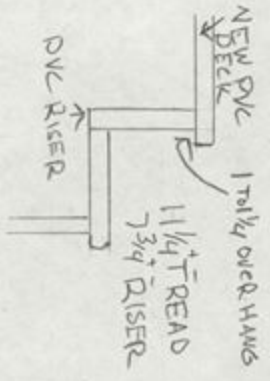

ALL 4x4 PT POSTS RAPPED WITH PVC  
 NEW PVC DECKING AND STAIR TREADS  
 ALL HAND RAILS + BALUSTERS NEW PVC

252 VERANDA STREET  
 NOT TO SCALE