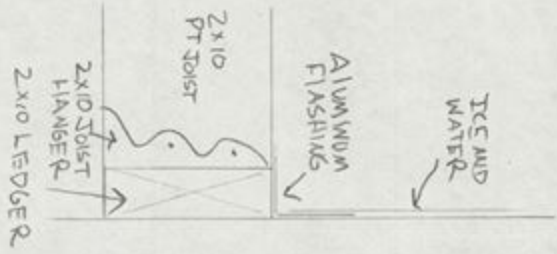

ALL 4x4 PT POSTS RAPPED WITH PVC  
 NEW PVC DECKING AND STAIR TREADS  
 ALL HAND RAILS + BALUSTERS NEW PVC

252 VERANDA STREET  
 NOT TO SCALE