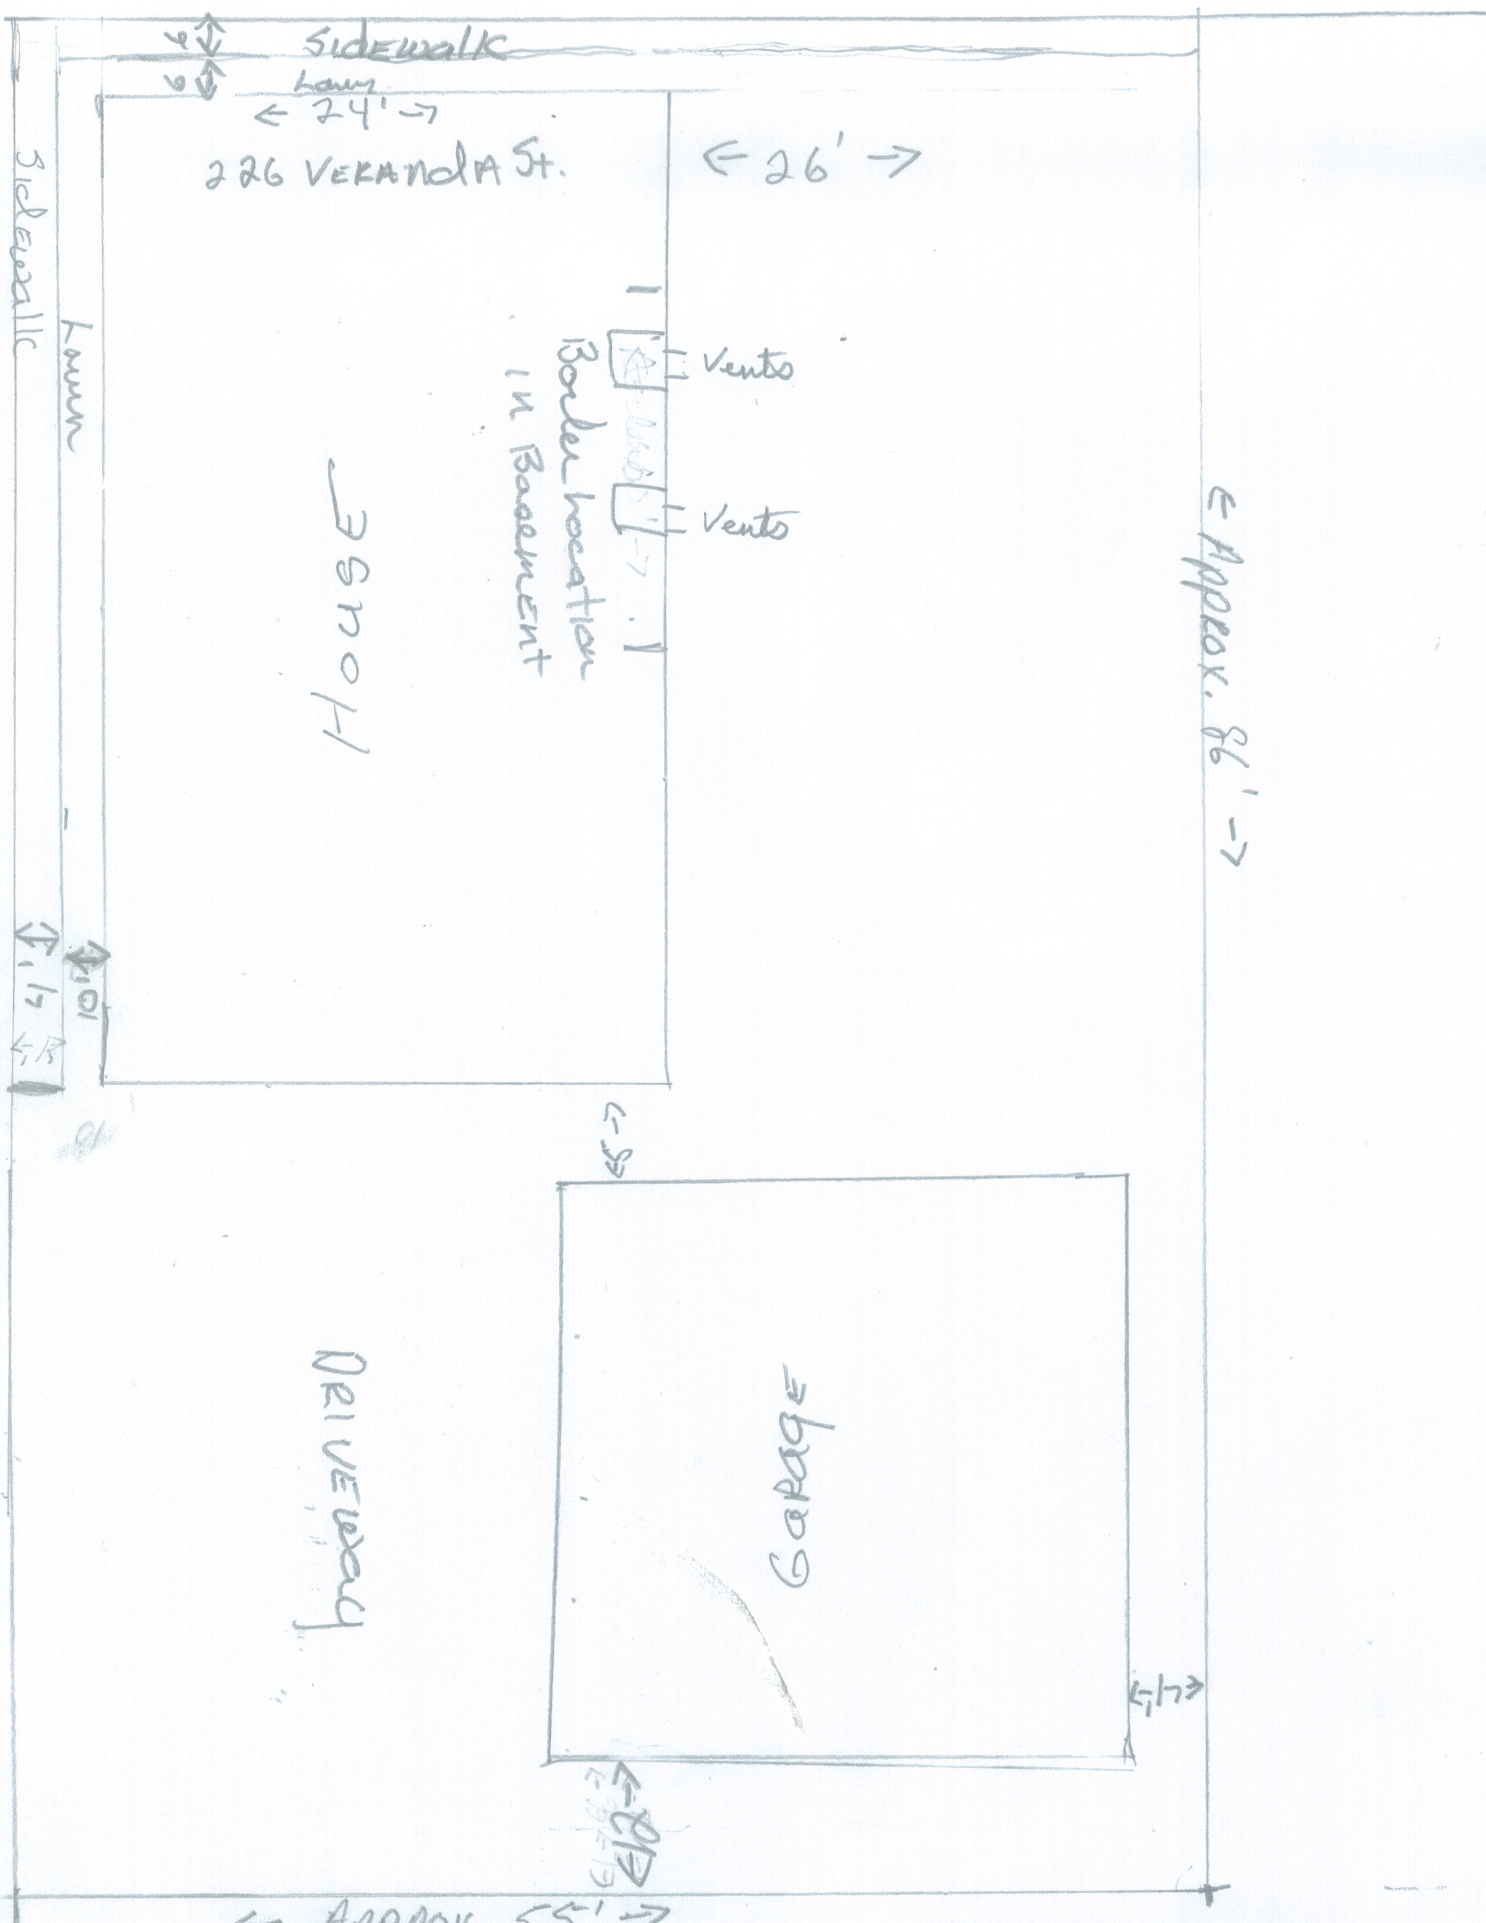

Veranda St

Olympia St

HOUSE

Vents

Boiler location  
IN Basement

Garage

Driveway

APPROX. 86' ->

APPROX. 55'