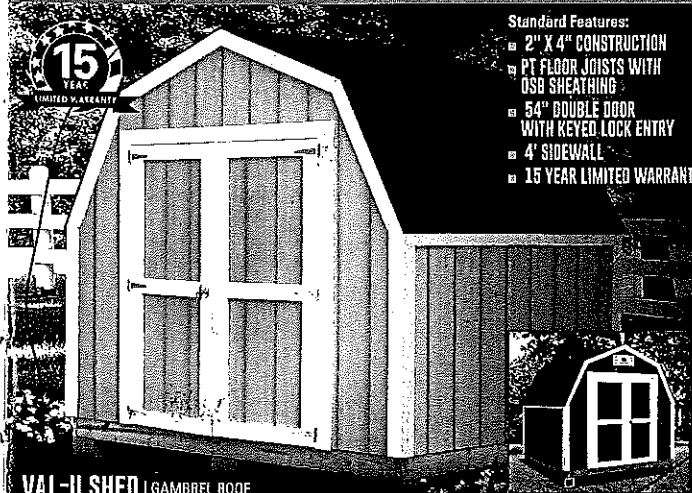

CUSTOM SHEDS | VAL-U & VAL-U PLUS

VAL-U SHED | GAMBREL ROOF

1. Standard Features:
2. 2" X 4" CONSTRUCTION
   - PT FLOOR JOISTS WITH OSB SHEATHING
   - 54" DOUBLE DOOR WITH KEYS LOCK ENTRY
   - 4' SIDEWALL
   - 15 YEAR LIMITED WARRANTY