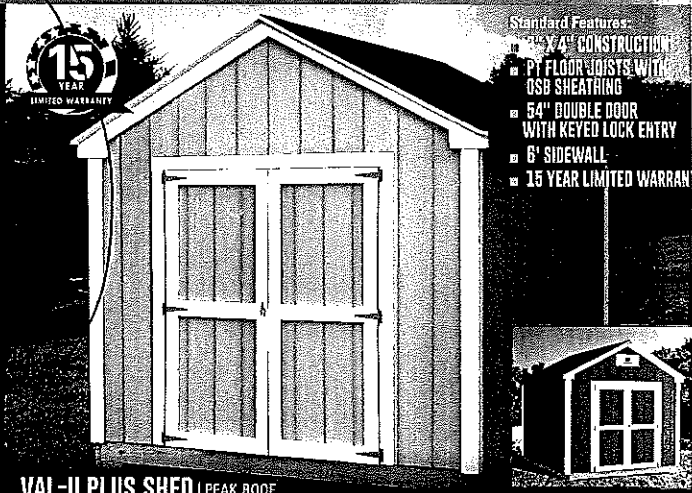

VAL-U PLUS SHED | PEAK ROOF

1. Standard Features:
2. 2" X 4" CONSTRUCTION
   - PT FLOOR JOISTS WITH OSB SHEATHING
   - 54" DOUBLE DOOR WITH KEYS LOCK ENTRY
   - 6' SIDEWALL
   - 15 YEAR LIMITED WARRANTY

ALL PRICES INCLUDE DELIVERY AND INSTALLATION*

Sheds painted for display purposes only.

STEP 1

CHOOSE YOUR SIDING & SIZE

8x8'

VAL-U SHED
GAMBREL ROOF

VAL-U PLUS SHED
PEAK ROOF

VAL-U SHED (GAMBREL ROOF)		VAL-U PLUS SHED (PEAK ROOF)	
Smart Siding	Vinyl Siding	Smart Siding	Vinyl Siding
SKU# 466-390	SKU# 261-653	SKU# 1001-588-408	SKU# 1002-332-557
WxL	PRICE	WxL	PRICE
☐ 8 x 6	$999	☐ 8 x 6	$1,199
☐ 8 x 8	$1,149	☒ 8 x 8	$1,399
		☐ 8 x 10	$1,699
		☐ 8 x 12	$1,999
		☐ 10 x 12	$2,599
		☐ 10 x 16	$3,199
		☐ 12 x 16	$3,699

STEP 3

CHOOSE YOUR COLOR* & SHINGLES

VINYL SIDING
COLOR OPTIONS

1. White ☐ Light Gray ☐ Dark Gray ☐ Creamy Yellow ☐ Tan ☐ Clay ☐

SHINGLE OPTIONS

3-Tab Shingles (No Additional Cost)

1. ☐ WEATHERED GRAY +$0 ☐ GOLDEN CEDAR +$0 ☐ CHARCOAL +$0

Architectural Shingles (+$1.15/sq ft)

1. ☐ WEATHERED GRAY +$1.15/sq ft ☐ GOLDEN CEDAR +$1.15/sq ft ☐ CHARCOAL +$1.15/sq ft

STEP 2

CHOOSE YOUR OPTIONS & UPGRADES:

SEE BACK OF BOOKLET FOR IMAGES OF OPTIONS & UPGRADES

☐ **JOHN DEERE** John Deere Package (all sizes) **$299**

FLOOR OPTIONS

TOUGH FLOOR 8' wide... $199
10' and 12' wide... $249

UP TO 200% STRONGER! INSECT/MOISTURE RESISTANT!

- 2" x 6" pressure-treated floor joists
- 12" on center spacing
- Pressure-treated plywood floor

VALUE PACKAGES

BUNDLE AND SAVE!

1. ☐ **Val-U Bundle A:**
   4' Ramp, Vents, Lifetime Warranty $159

1. ☐ **Val-U Bundle B:**
   4' Ramp, Vents, Shelf, Workbench,
   Lifetime Warranty $249

OPTIONS

- ☐ Gable Vents (pair) $34
- ☐ Standard Ramp (4' long) $69
- ☐ Tractor Ramp (6' long heavy-duty) $169
- ☐ Shelf (1" x 12" x 7' long) $59
- ☐ Anchor Kit $149
- ☐ Service Fee for Permit: Includes filing fees, notary, and paperwork to permitting office. Homeowner responsible for permit fee... $250
- ☐ Engineered Stamped Drawing Fee .. $299

AT STORE
SERVICE DESK

ORDERING IS EASY
ONLINE
SHEDSUSA.COM

BY PHONE
1-866-616-2685

JOHN DEERE

SHED PACKAGE