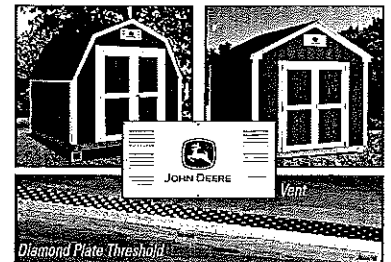

JOHN DEERE PACKAGE:

- Tough Floor
  - 2" x 6" pressure-treated floor joists
  - 12" on center spacing
  - Pressure-treated plywood floor
- 54" Door upgrade heavy-duty door with concealed hinges
- Diamond plate threshold
- John Deere branded vent
- 15 year warranty

$299
(Smart Siding Only)