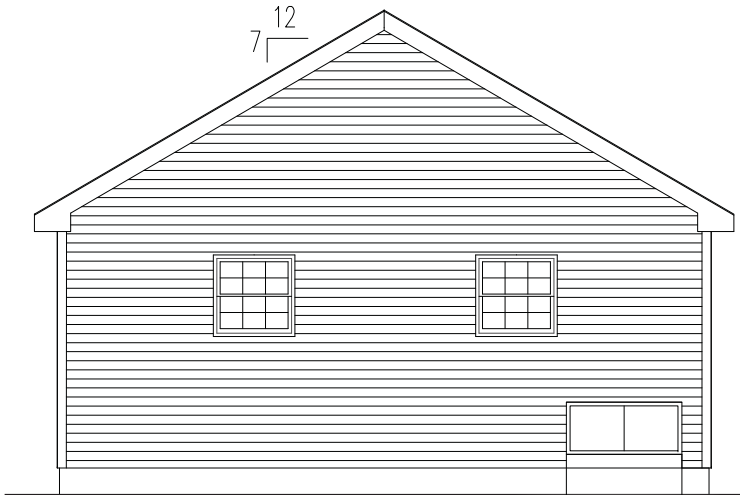

LEFT ELEVATION