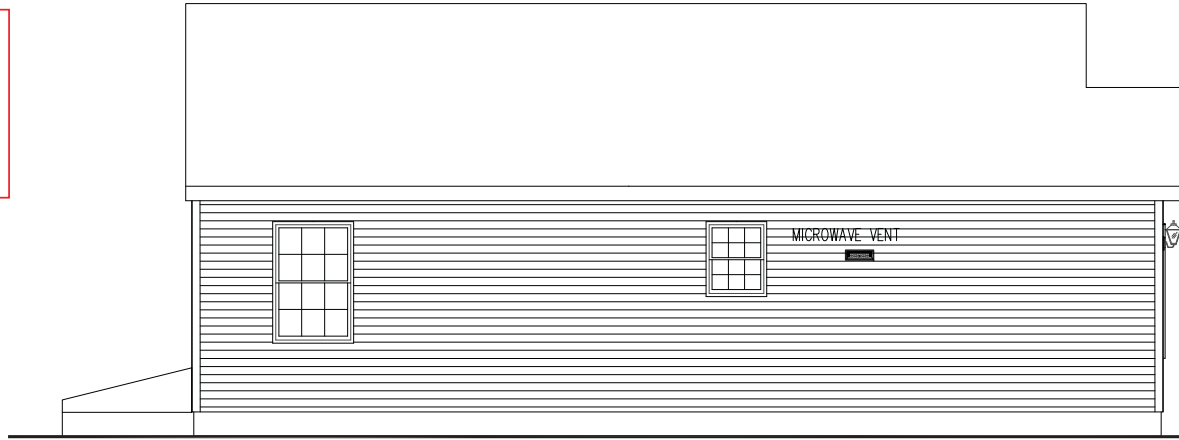

ADJUSTMENTS MADE FOR CODE COMPLIANCE AND PRODUCTION CAPABILITY
 DRAWING MAY BE REVERSED

DRAWN - CHECKED:
 SLP VMC
 SLP

DESCRIPTION

NO. DATE:
 PD1 1-22-15
 PD2 1-29-15

DRAWING TITLE:
ELEVATIONS

SCALE: SHEET:
NTS 2

PFS Corporation
 Northeast Region
 APPROVED
 H Raup - 3
 2/27/15
 Approval limited to
 Factory Built Portion

REAR ELEVATION

LEFT ELEVATION

RIGHT ELEVATION

NOTES:
 1. ITEMS SHOWN ON THE EXTERIOR ELEVATION DRAWINGS ARE FOR ILLUSTRATIVE PURPOSES ONLY