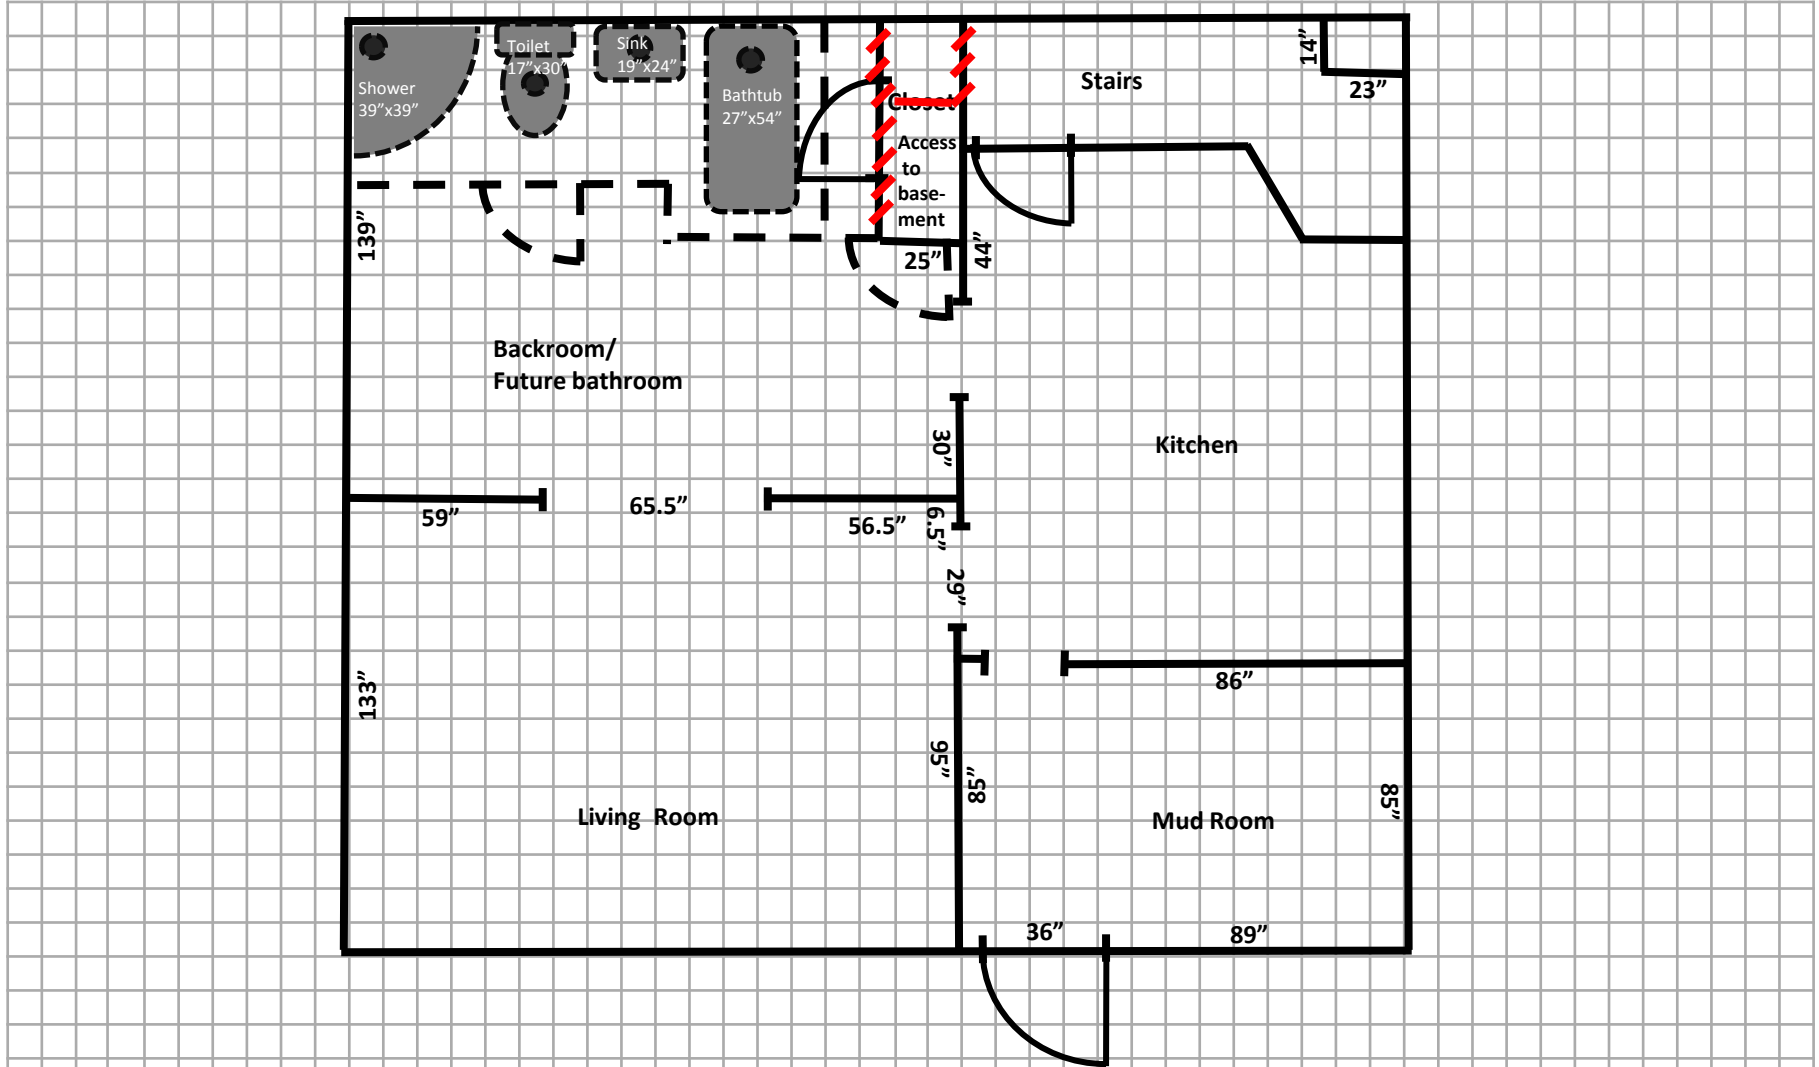

Address: 120 Veranda Street, Portland ME 04103

Project: Adding a bathroom inside the existing structure on the first floor and relocating the entrance to the basement.

- New construction
- Existing structure
- Means will be removed

New walls will be built  
with 2 by 4s  
16 in on the center