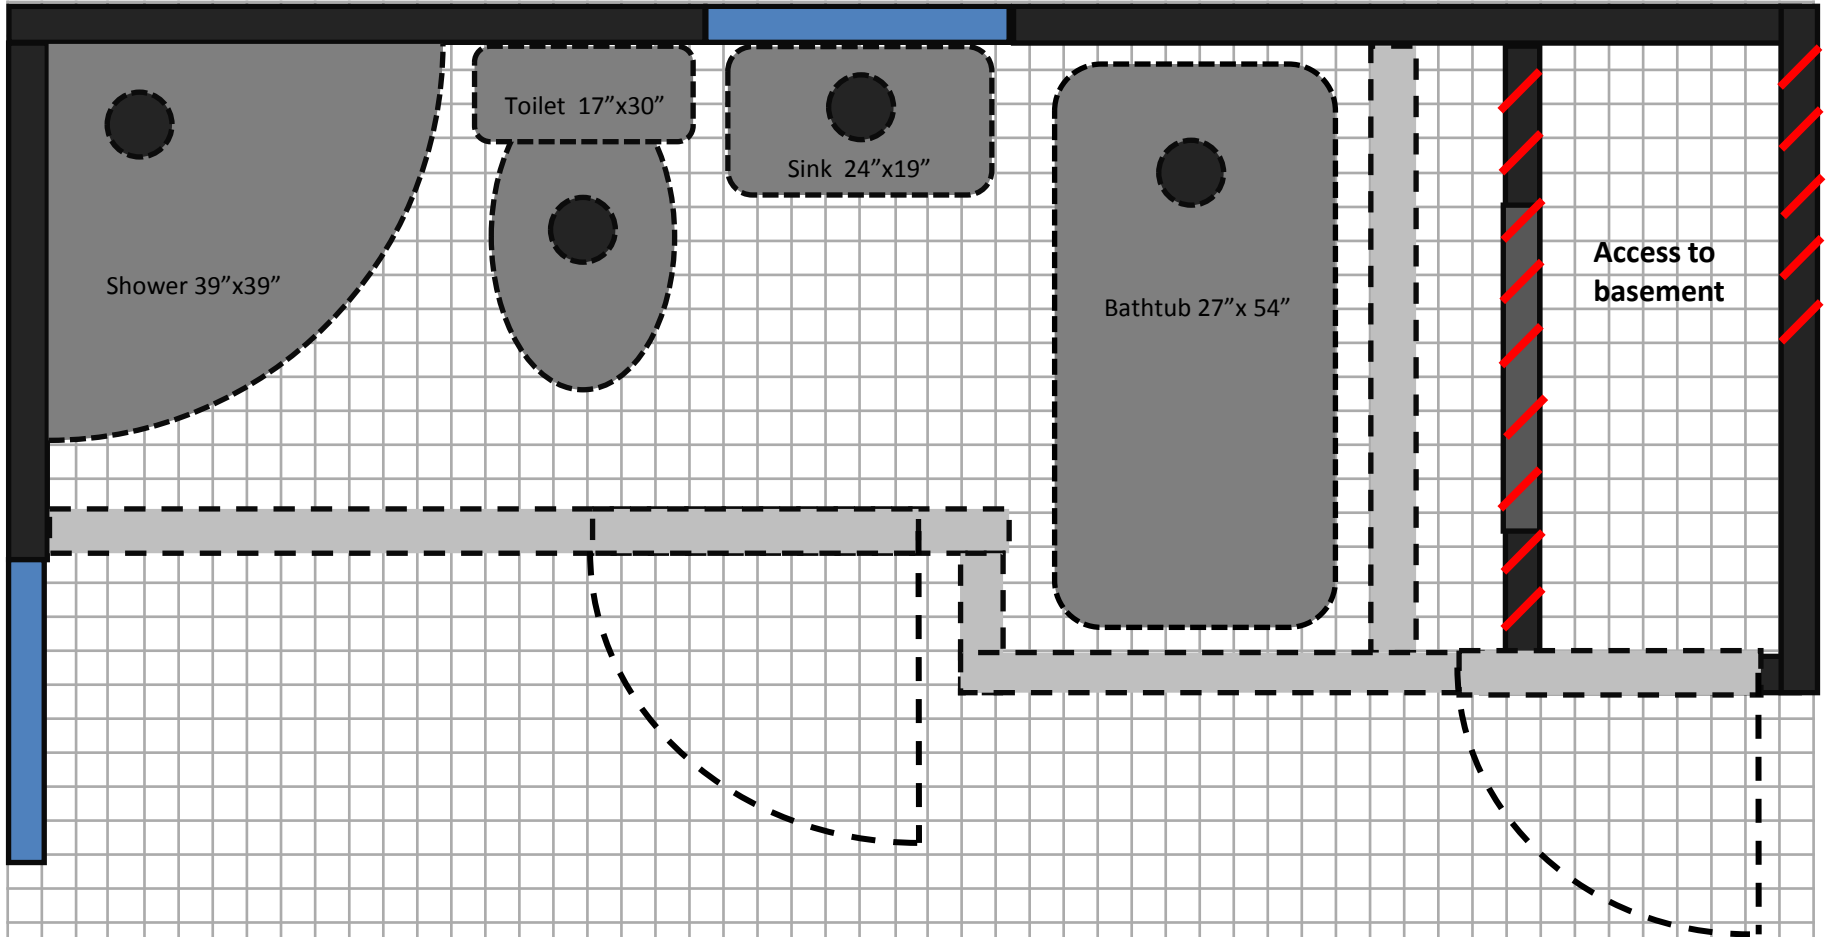

Address: 120 Veranda Street, Portland ME 04103

Project: Adding a bathroom inside the existing structure on the first floor and relocating the entrance to the basement.

	New construction Walls are built 2 by 4s 16 inch on center		Existing windows
	Existing structure		Means will be removed