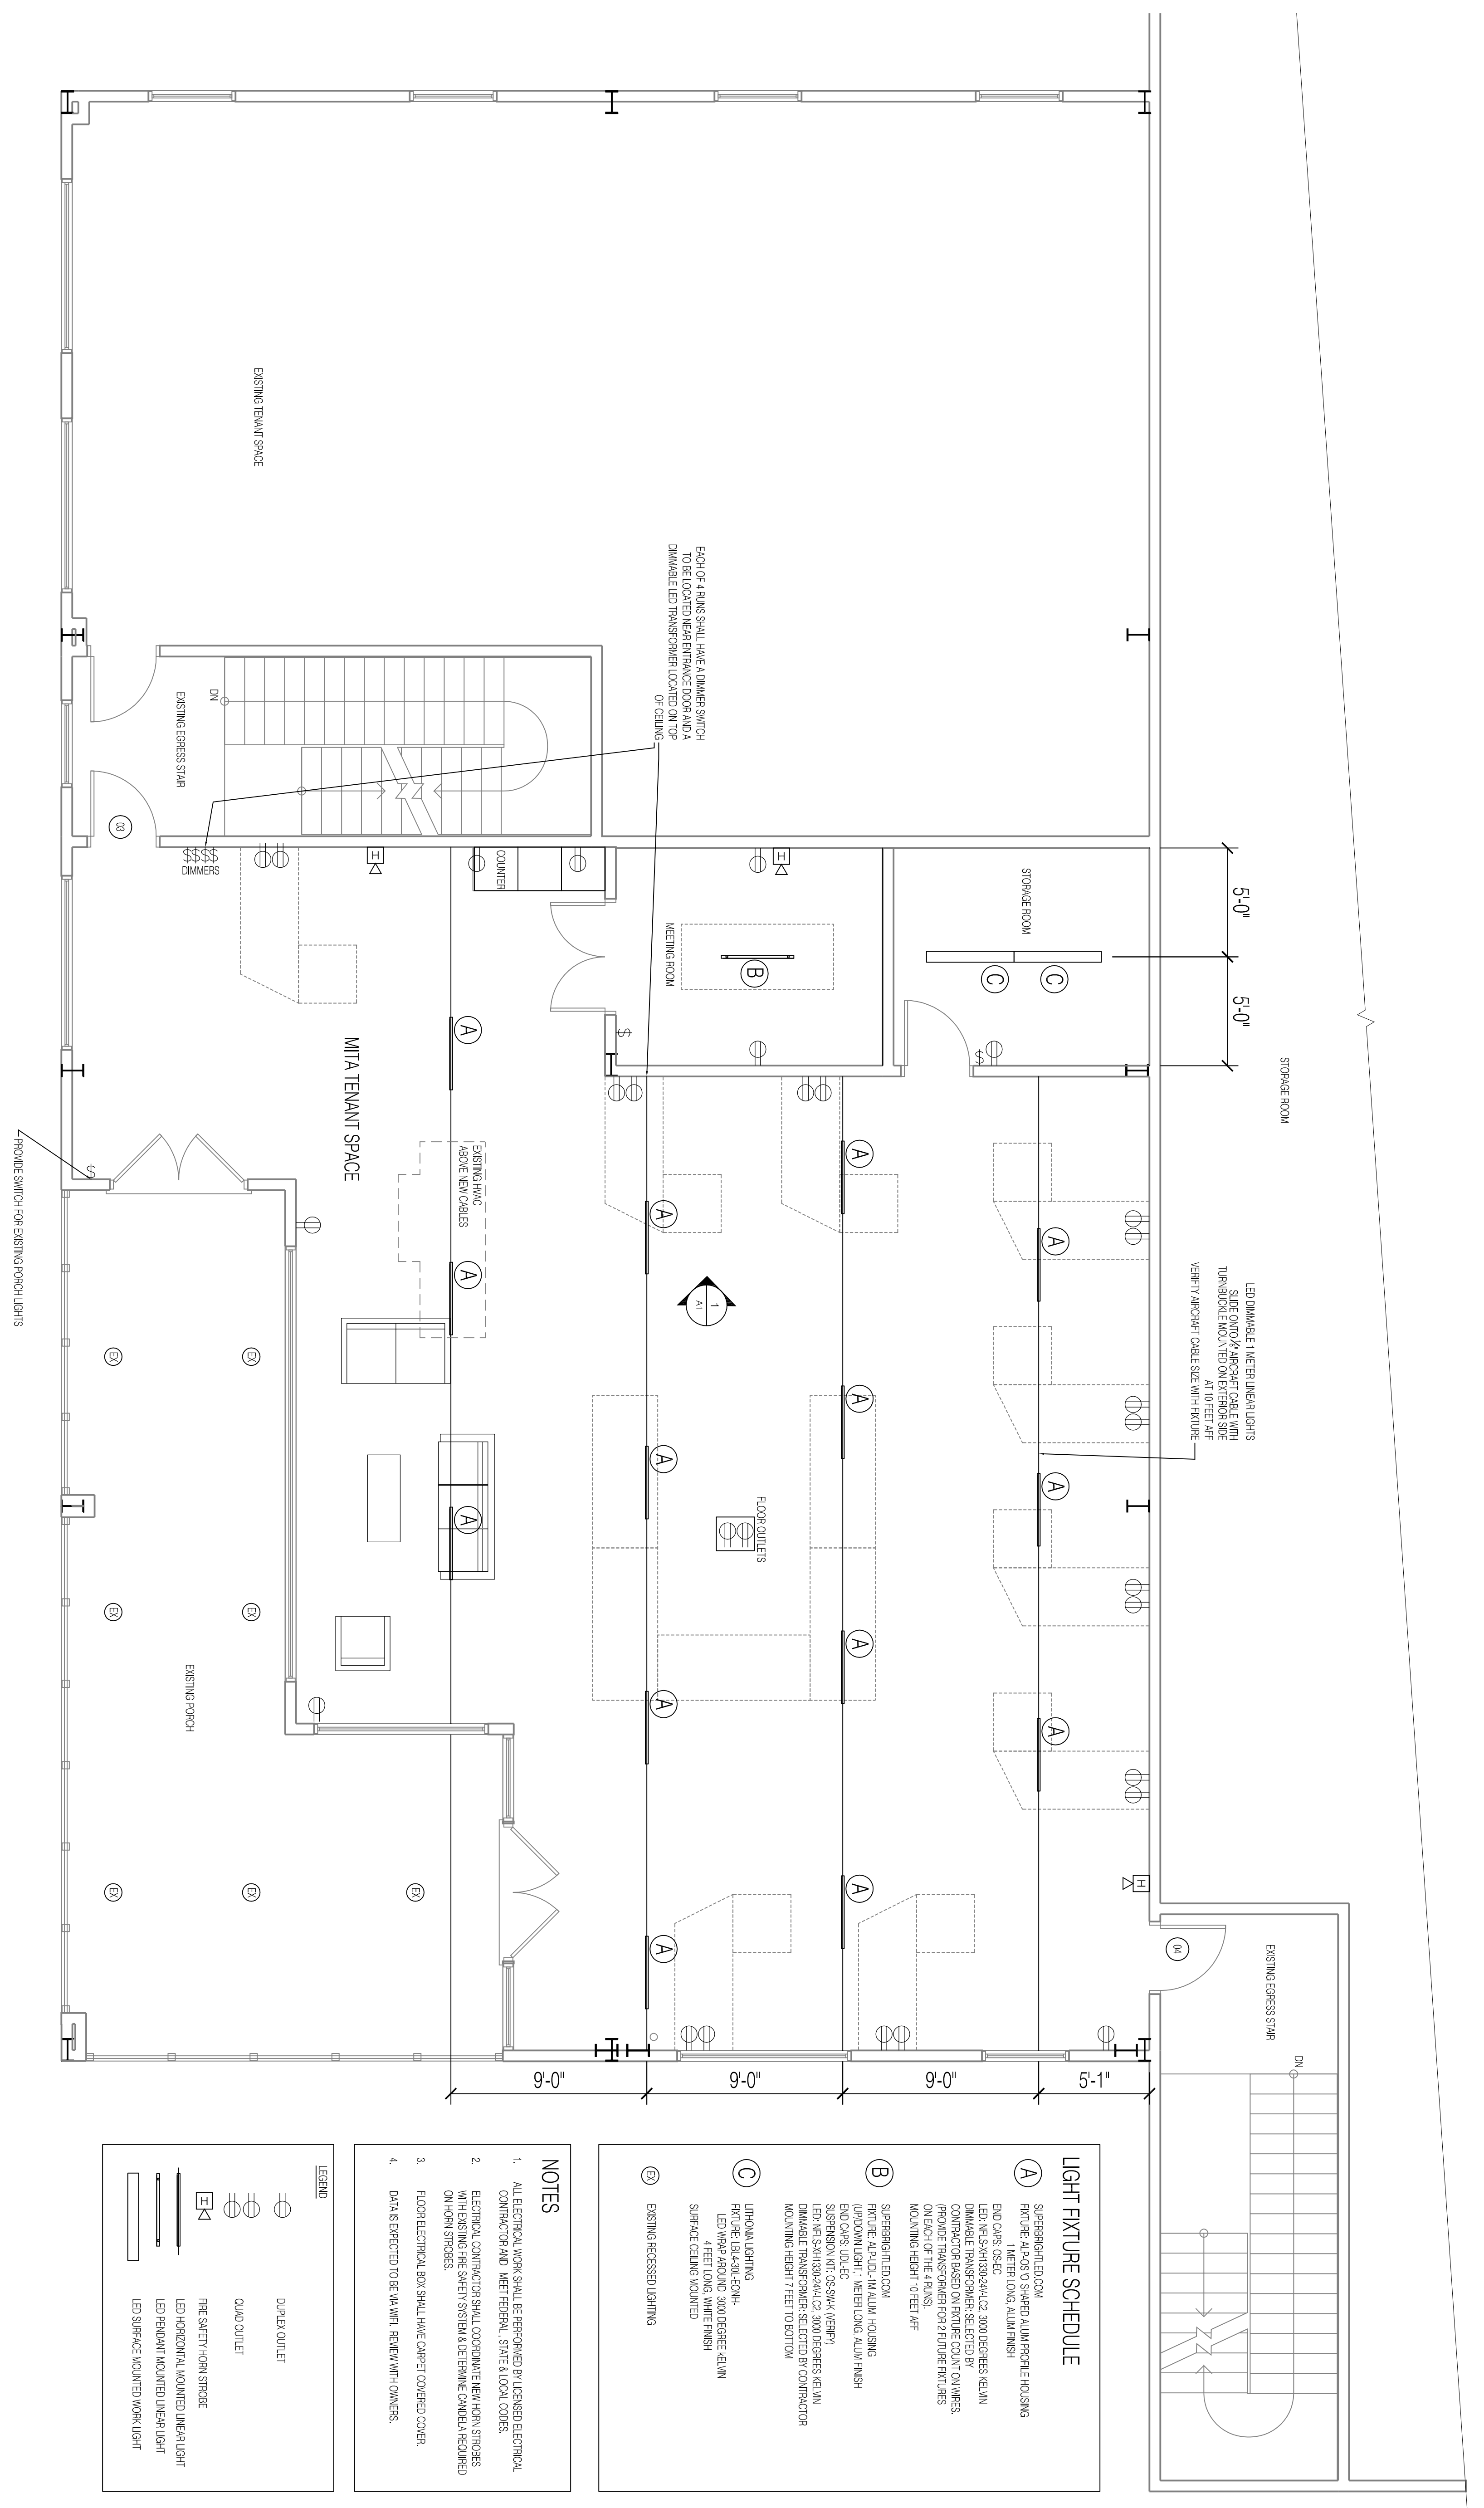

MITA
MAINE YACHT CENTER,
100 KENSINGTON
STREET, PORTLAND
MAINE

SHEET TITLE
**SECOND FLOOR LIGHTING
AND POWER PLAN**
REVISION
PERMIT SET

DRAWN BY
DATE: January 12, 2017

E1

1
1/8" = 1'-0"
PROPOSED SECOND FLOOR LIGHTING AND POWER PLAN