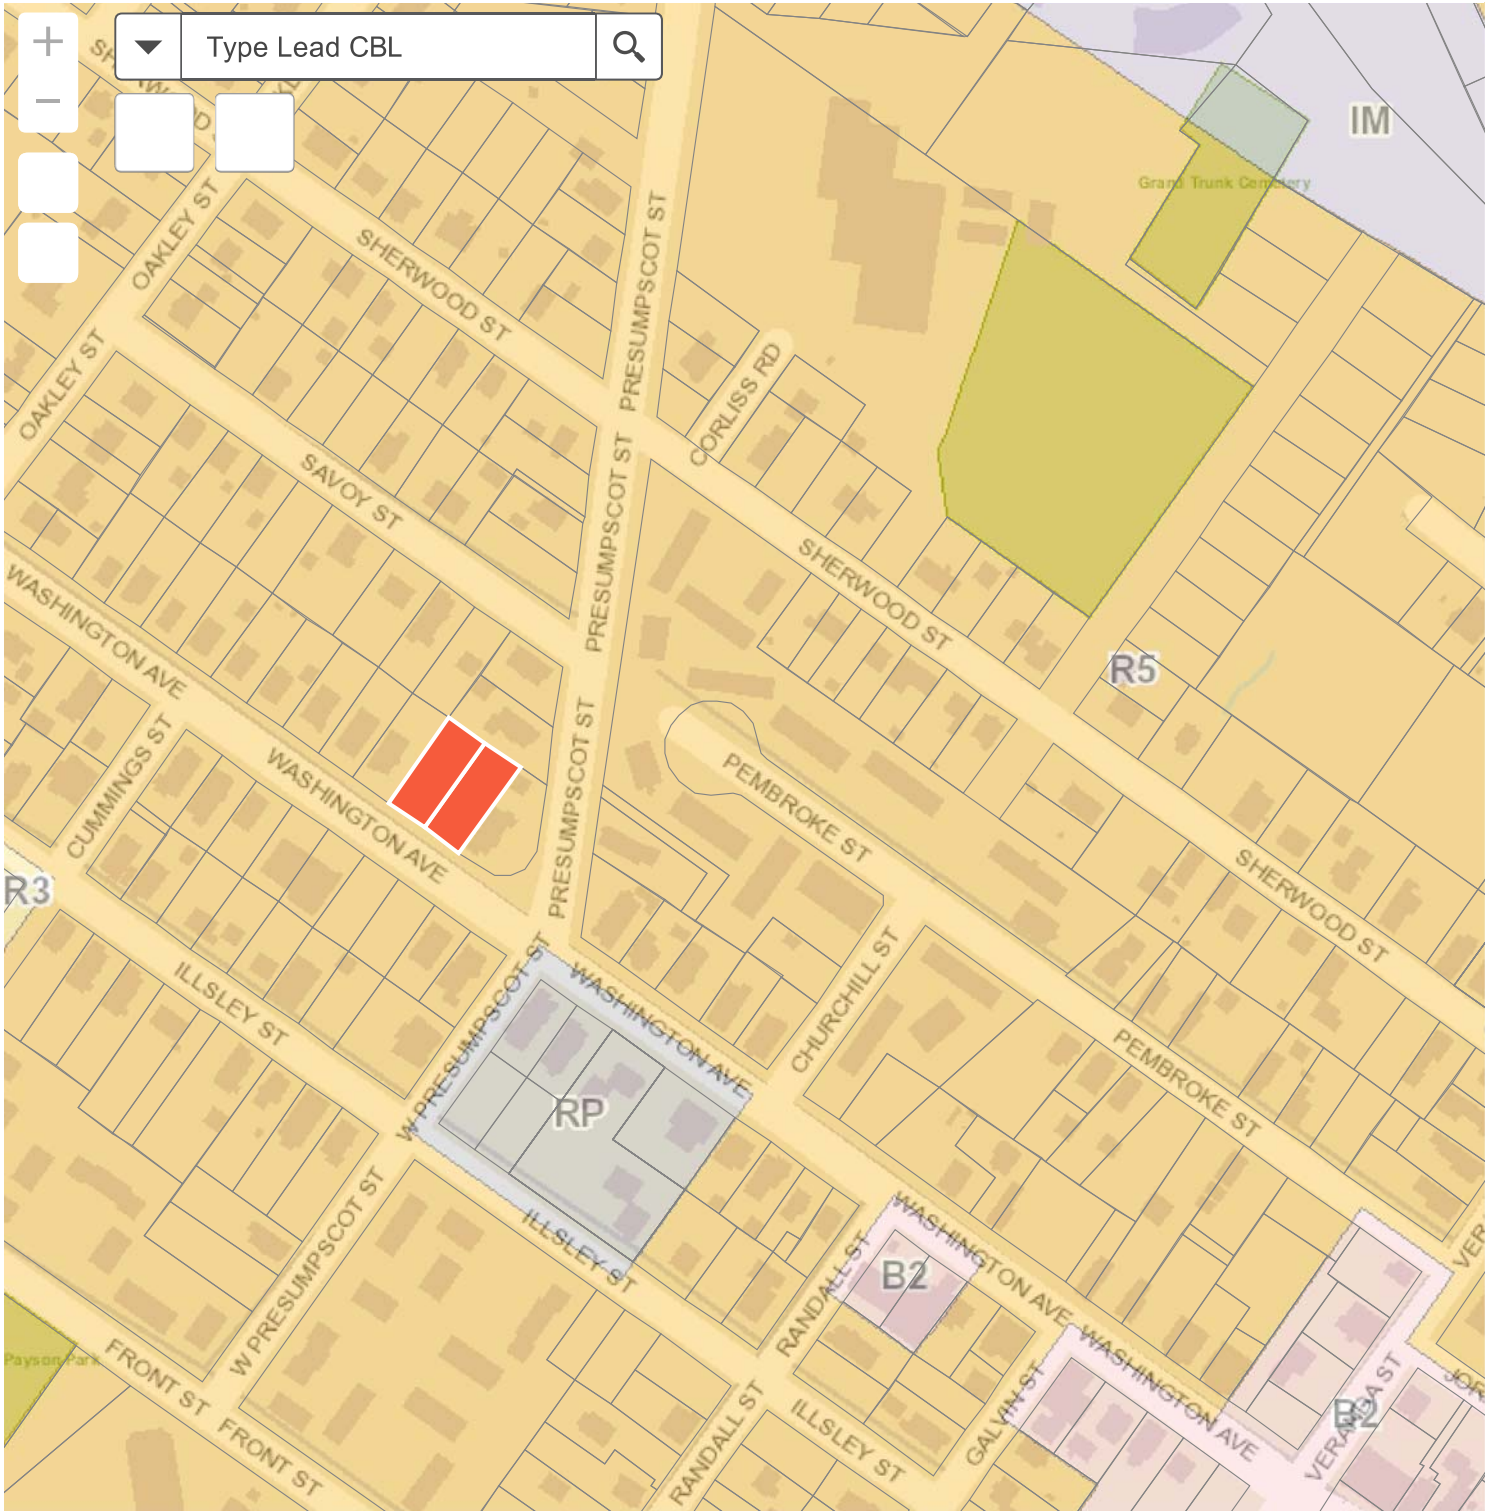

613 Washington Ave - Conditional Use Appeal

200ft

2,930,517.110 310,062.301 Feet