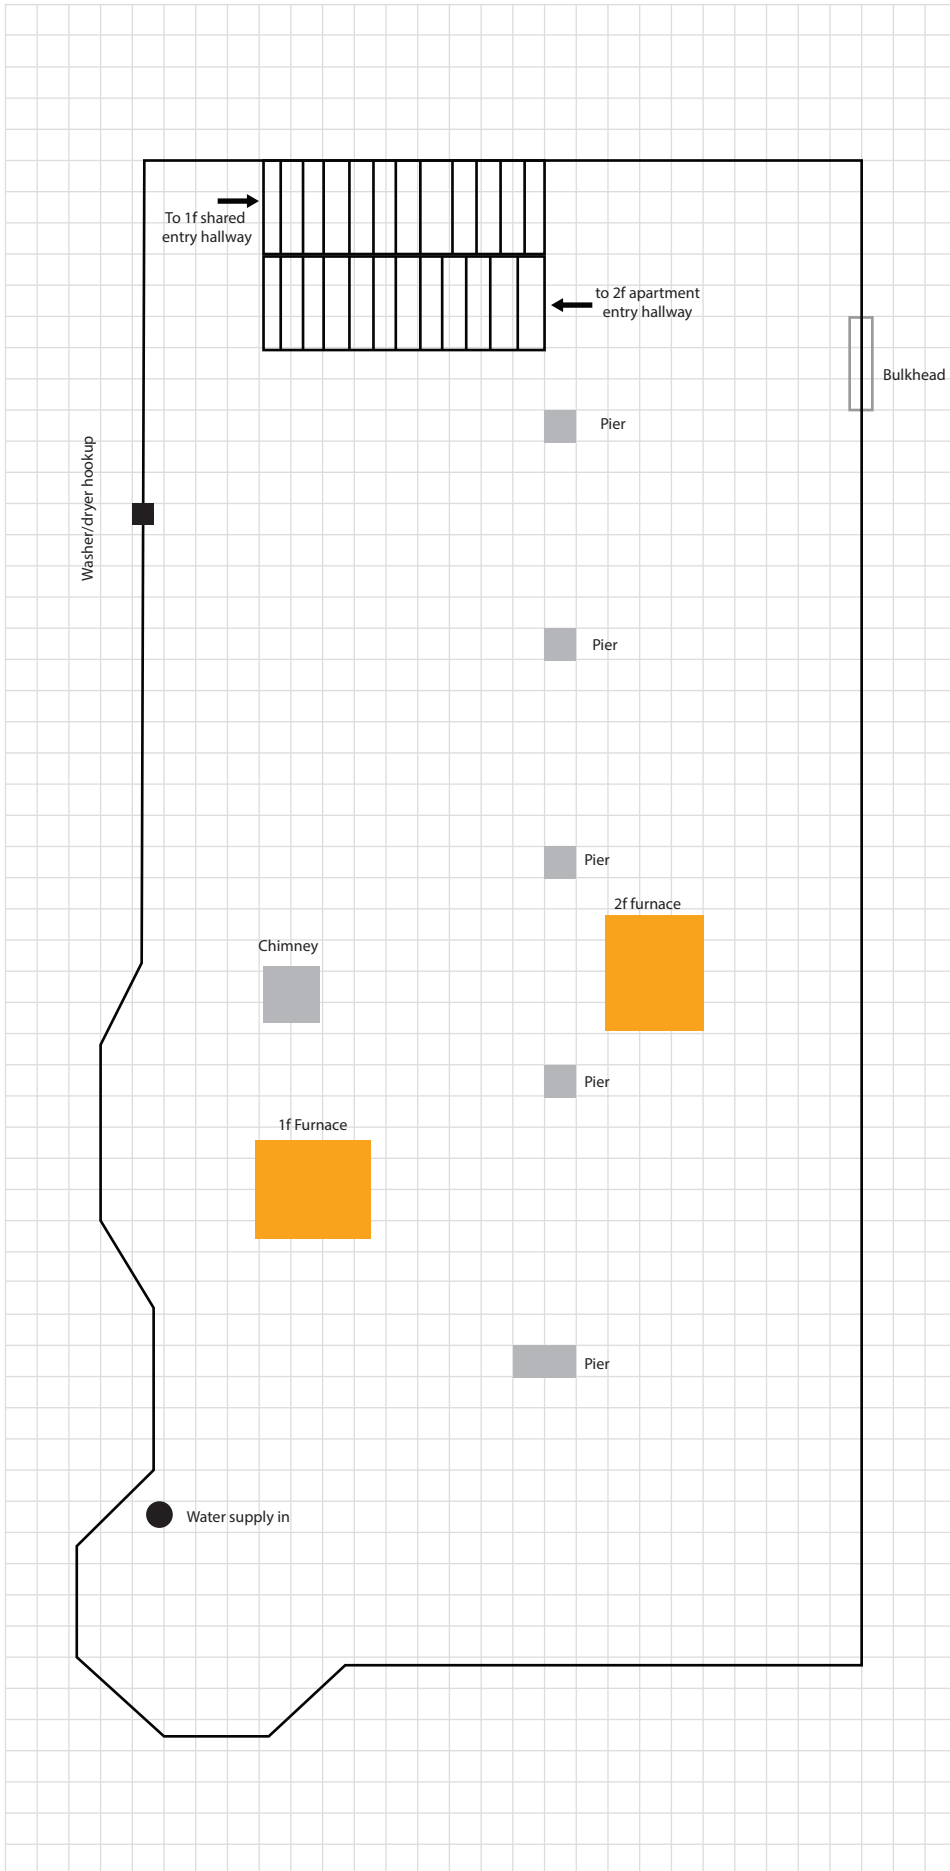

26.0'

Ceiling Height: 80"

Use: Storage, laundry