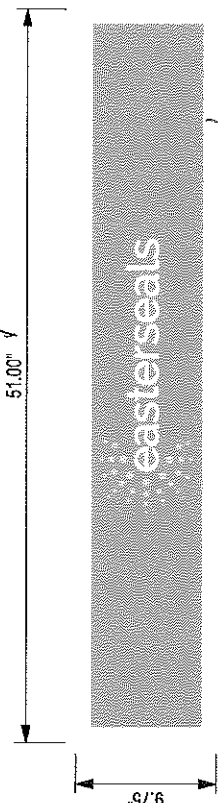

Sign Layout
Scale: 1 1/2" = 1'-0"

(QTY 2)

easterseals

3ml

ONLY 1 SIDE
EXISTING