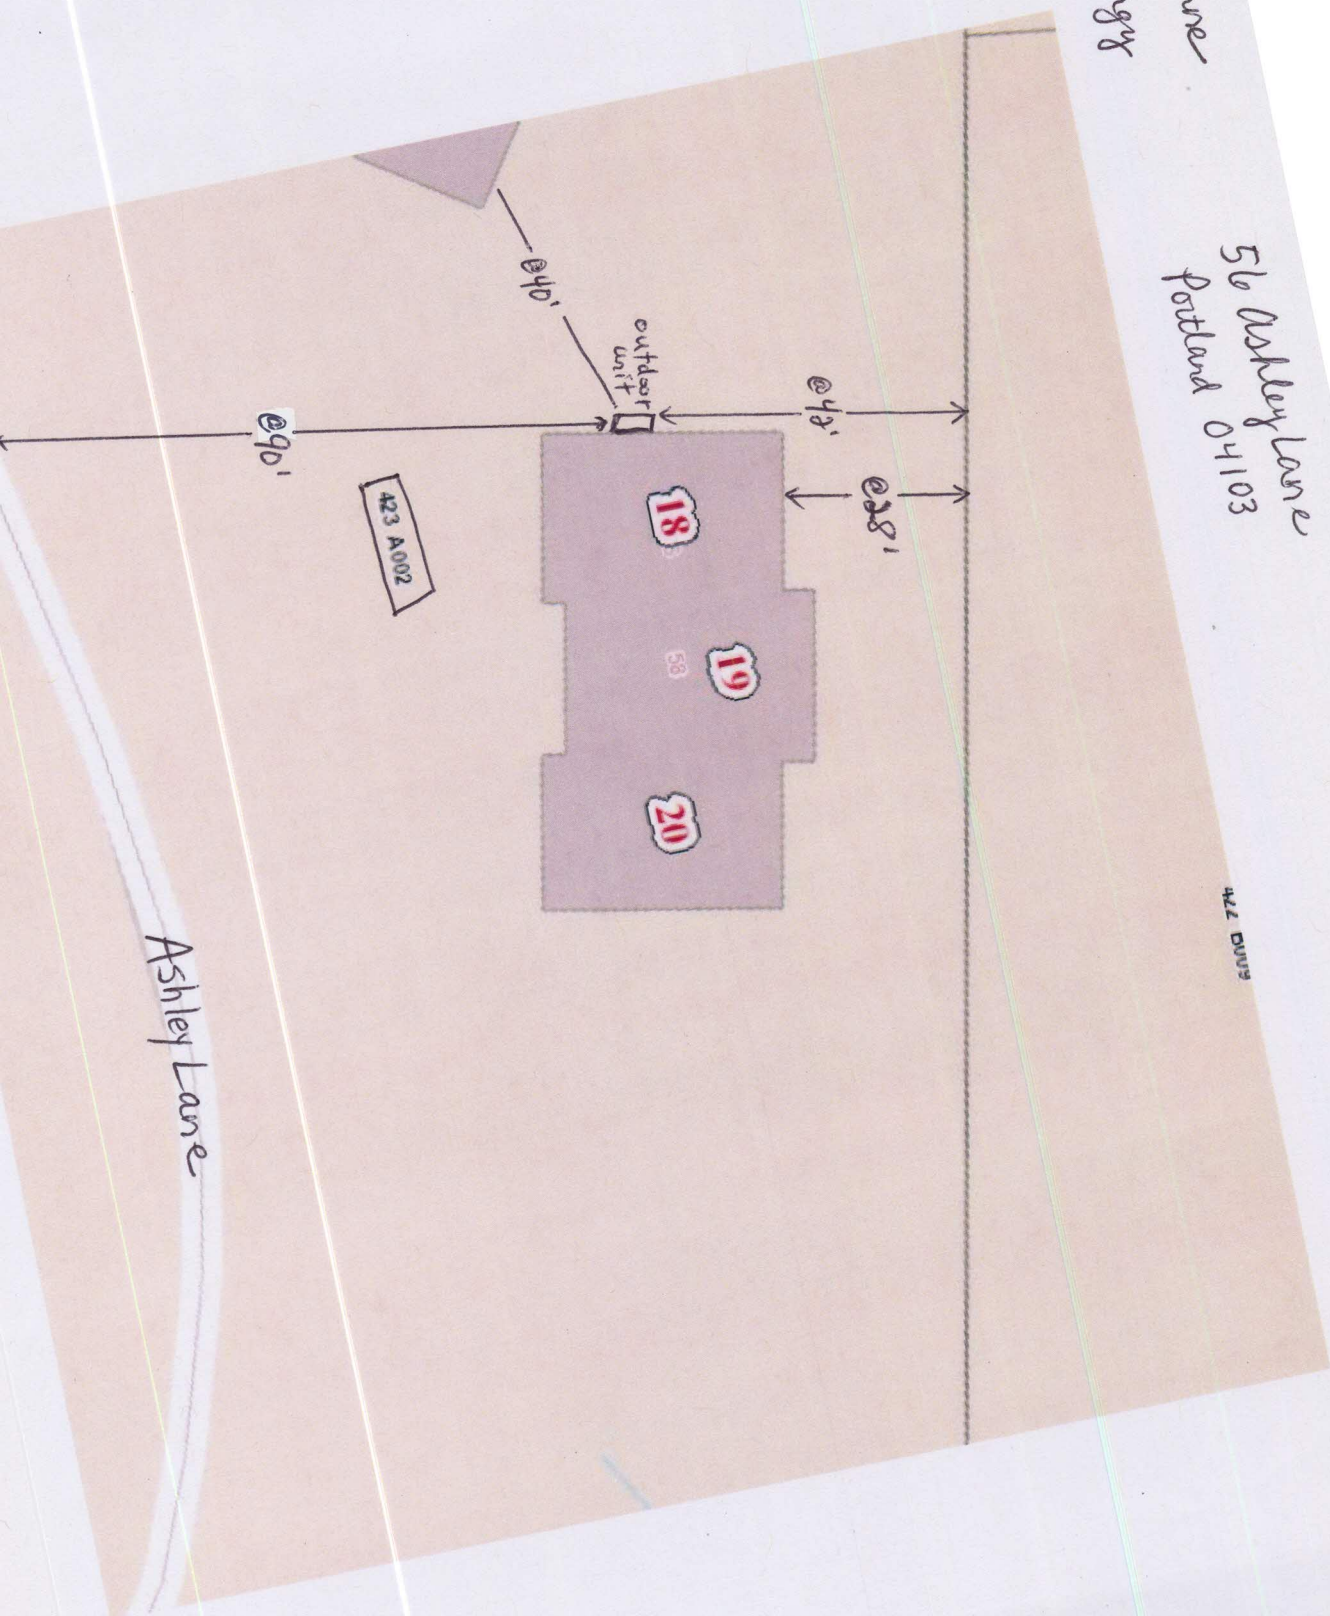

Anguine
Energy

56 Oakley Lane
Portland 04103

422 DU03

Ashley Lane

423 A002

outdoor unit

18

19

20

@90'

@40'

@48'

@28'