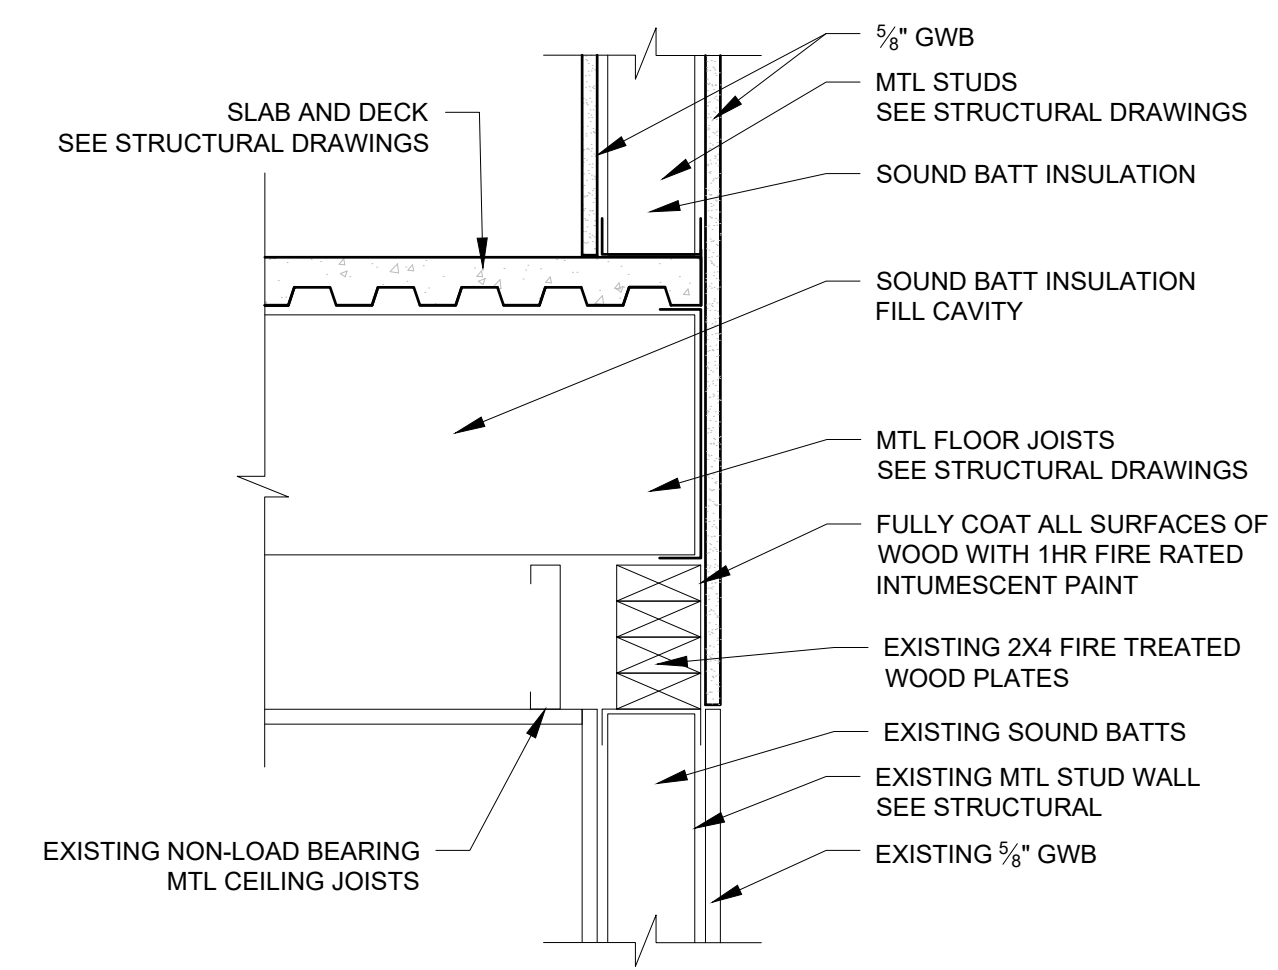

2 SECTION DETAIL AT NEW WALL AND FLOOR ON EXISTING WALL
1-1/2" = 1'-0"