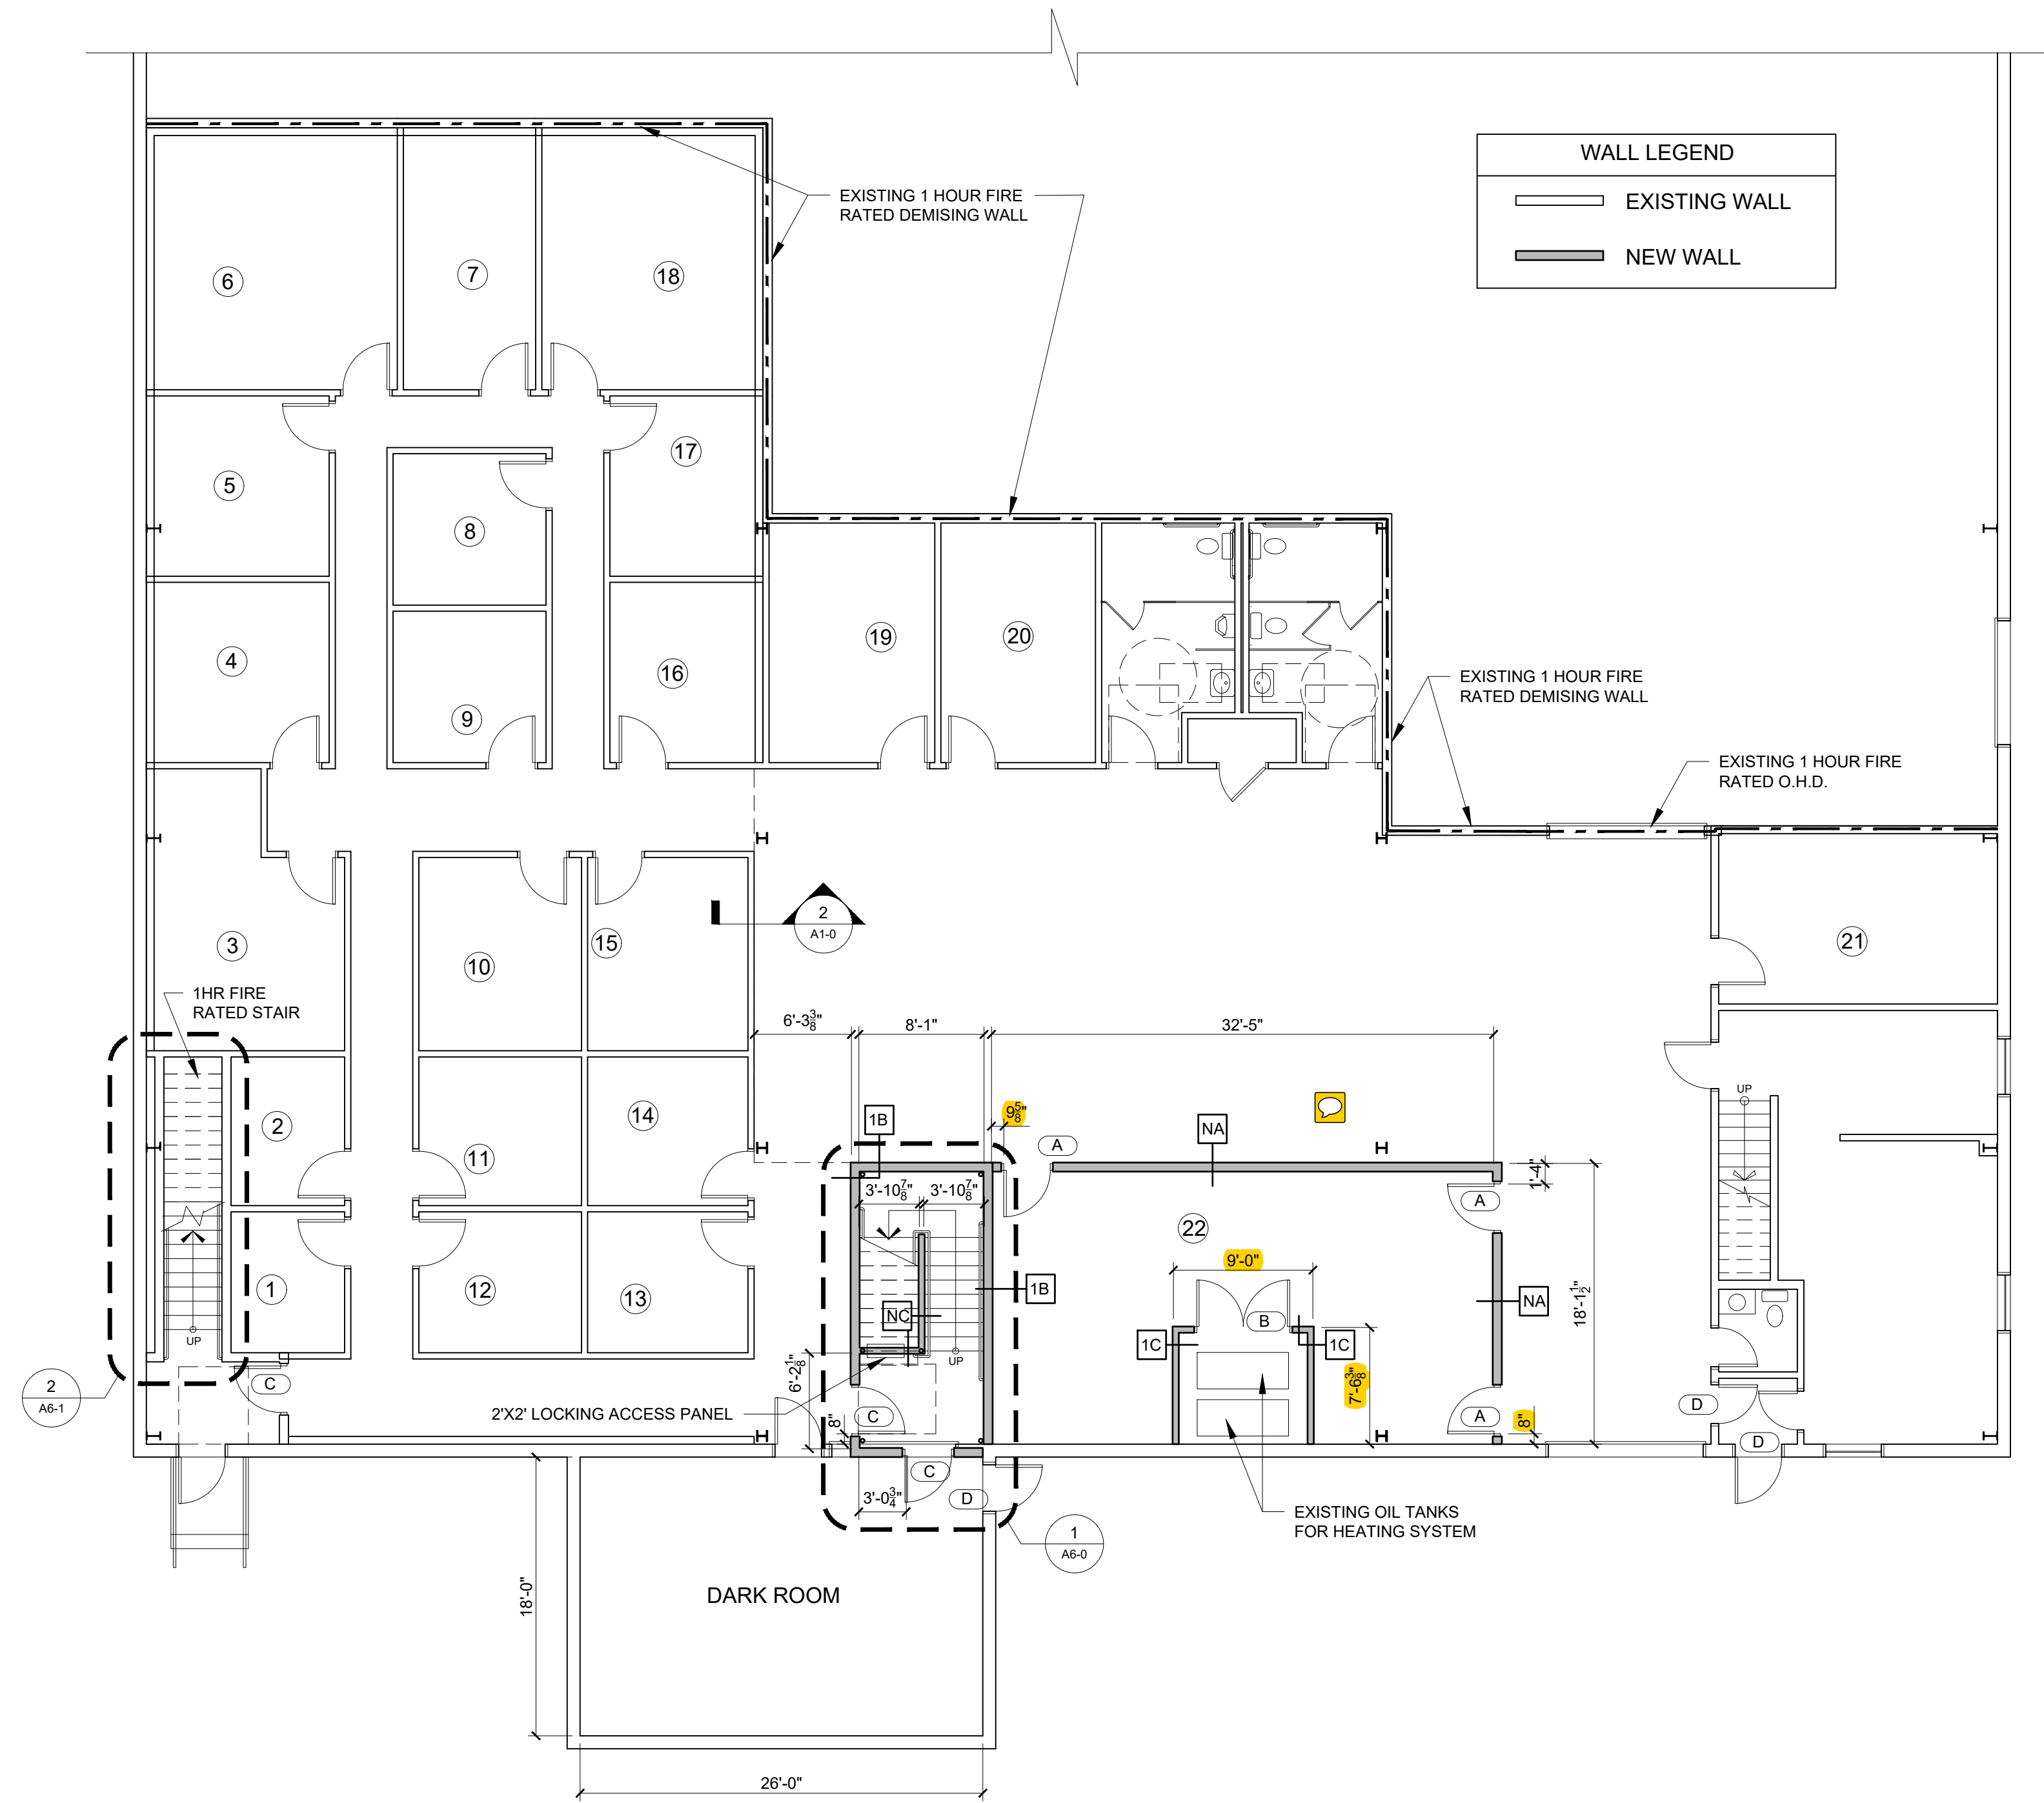

© 2017 RYAN SENATORE ARCHITECTURE

GRIME STUDIOS
PORTLAND, MAINE

CONSULTANTS:

REVISIONS:

DATE: OCTOBER 16, 2017

PROJECT No. 1428

DRAWN BY: RJS / RRT

CHECKED BY: RJS

SCALE: AS NOTED

SHEET TITLE:
FIRST FLOOR PLAN

A1-1

1 FIRST FLOOR PLAN
1/8" = 1'-0"