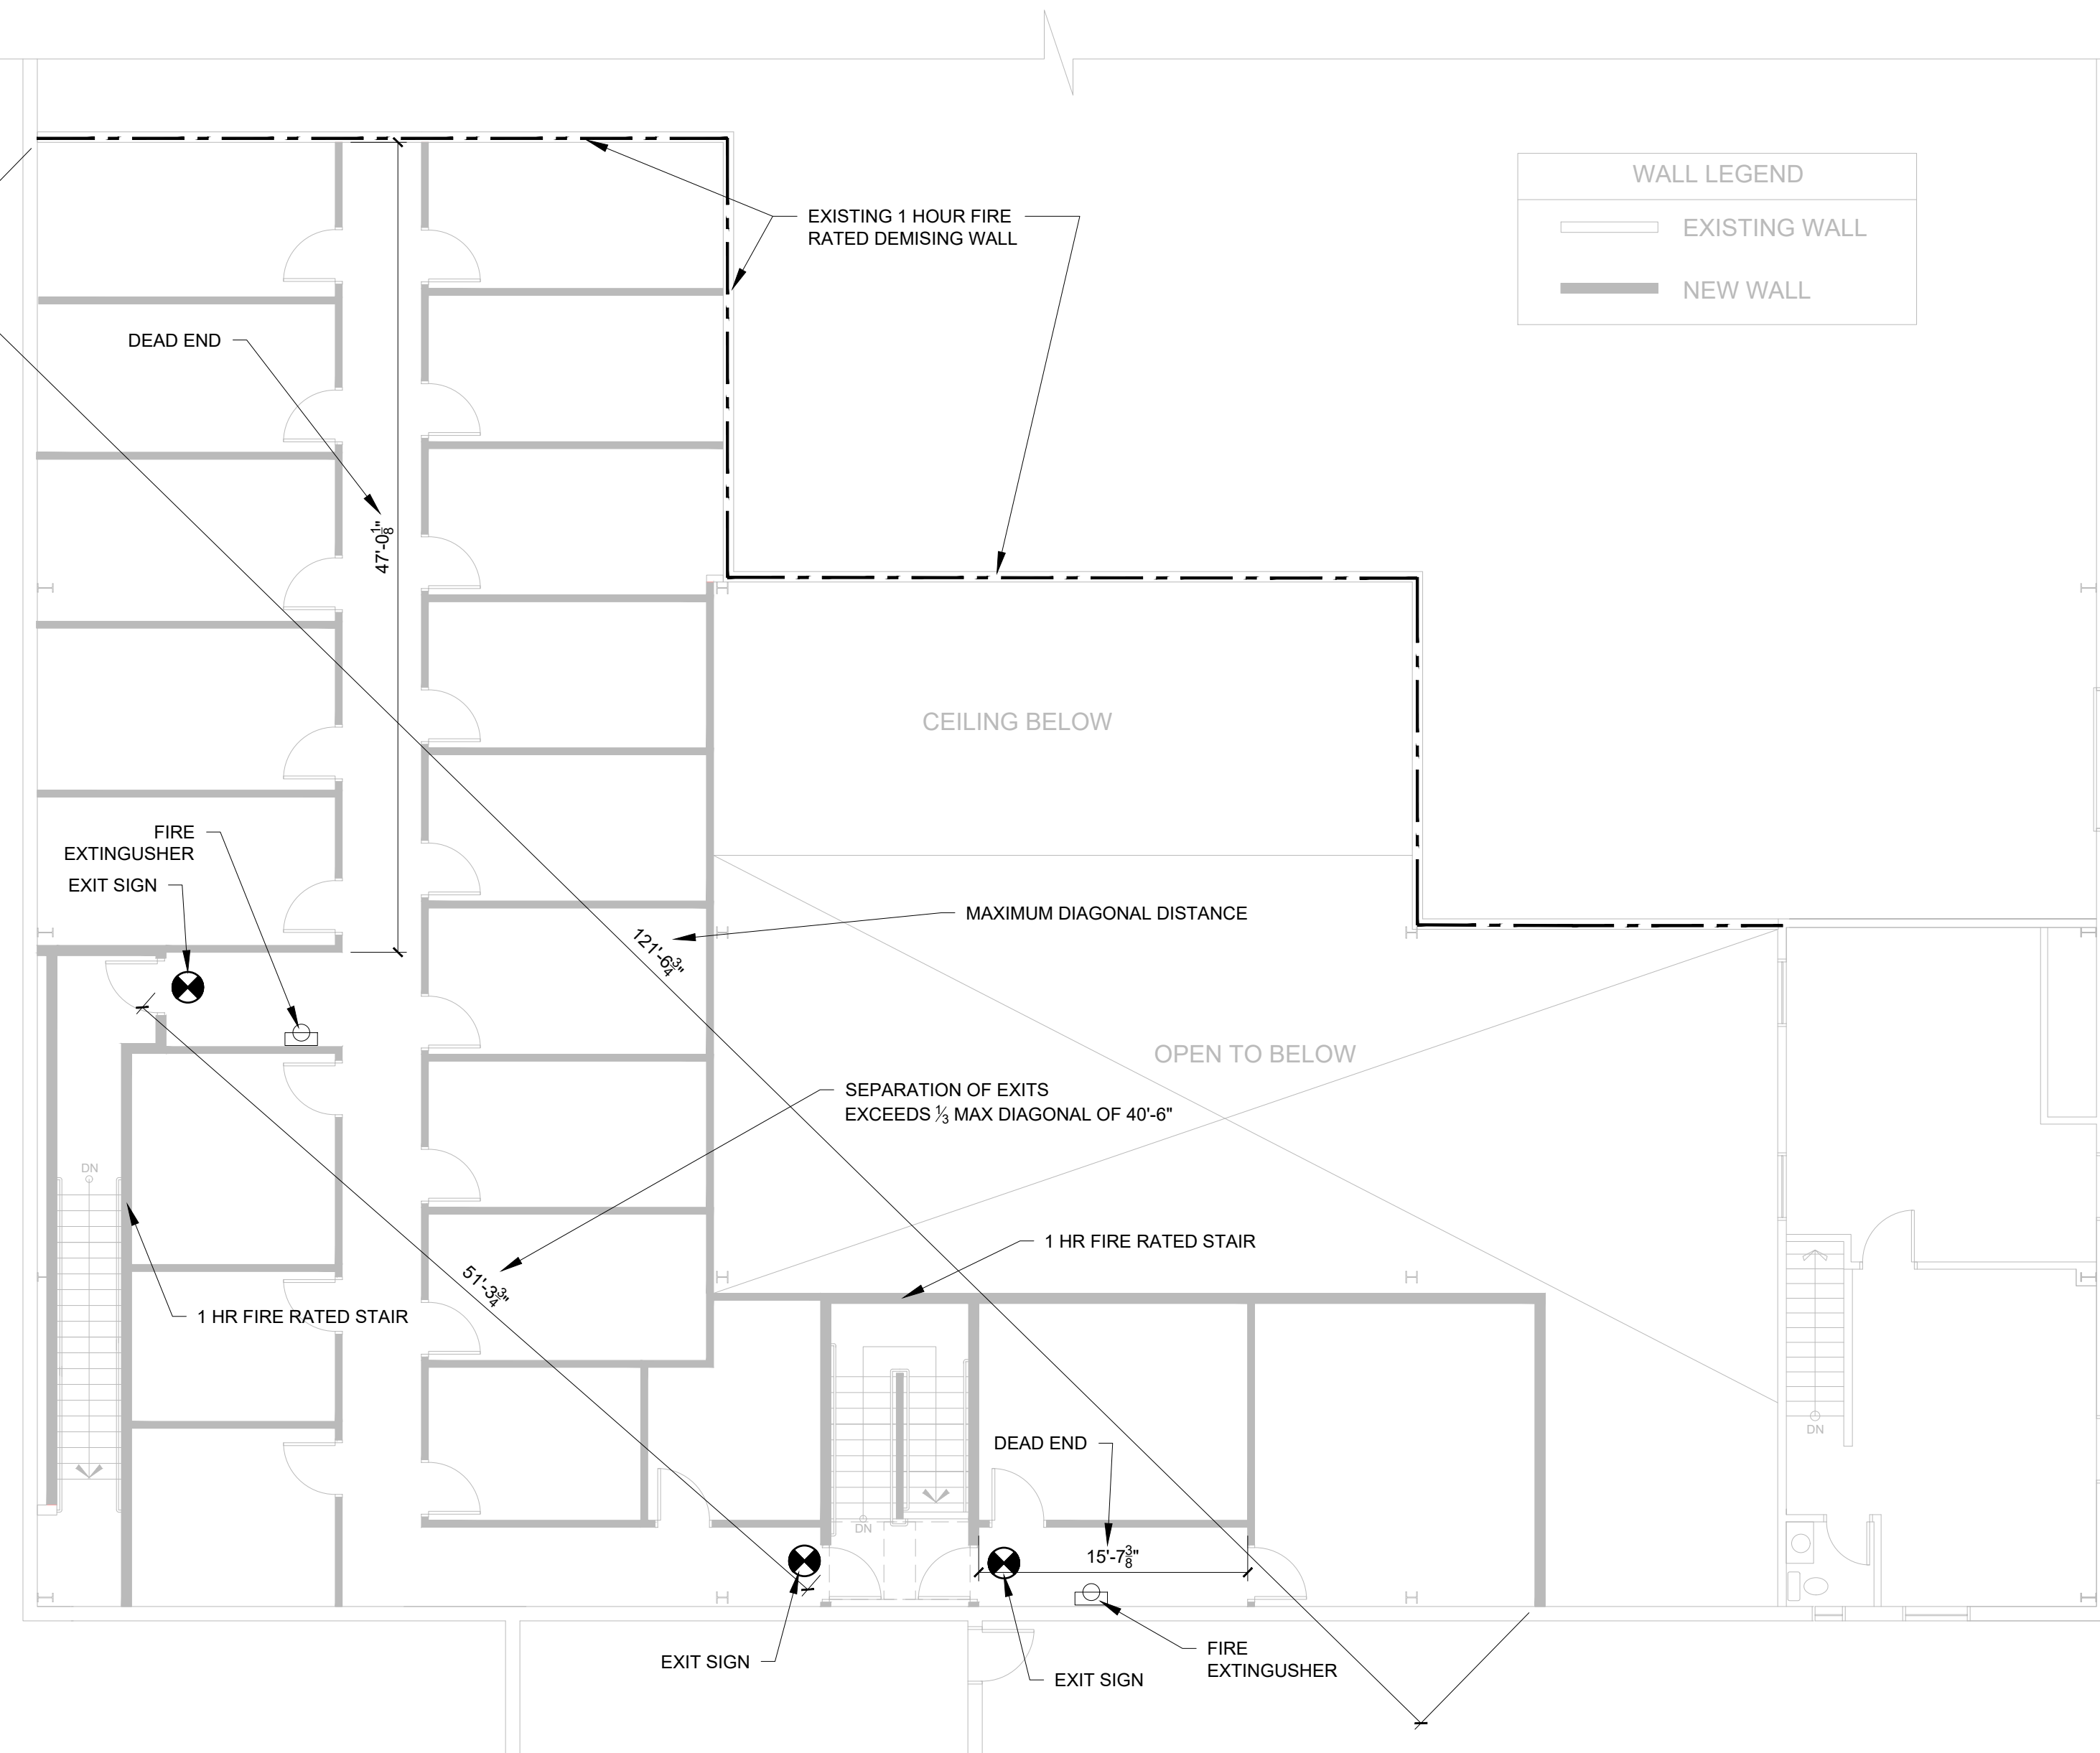

© 2017 RYAN SENATORE ARCHITECTURE

GRIME STUDIOS
PORTLAND, MAINE

CONSULTANTS:

REVISIONS:

DATE: OCTOBER 16, 2017

PROJECT No. 1428

DRAWN BY: RJS / RRT

CHECKED BY: RJS

SCALE: AS NOTED

SHEET TITLE:

CODE REVIEW
PLAN

G1-1

2 SECOND FLOOR PLAN
1/8" = 1'-0"