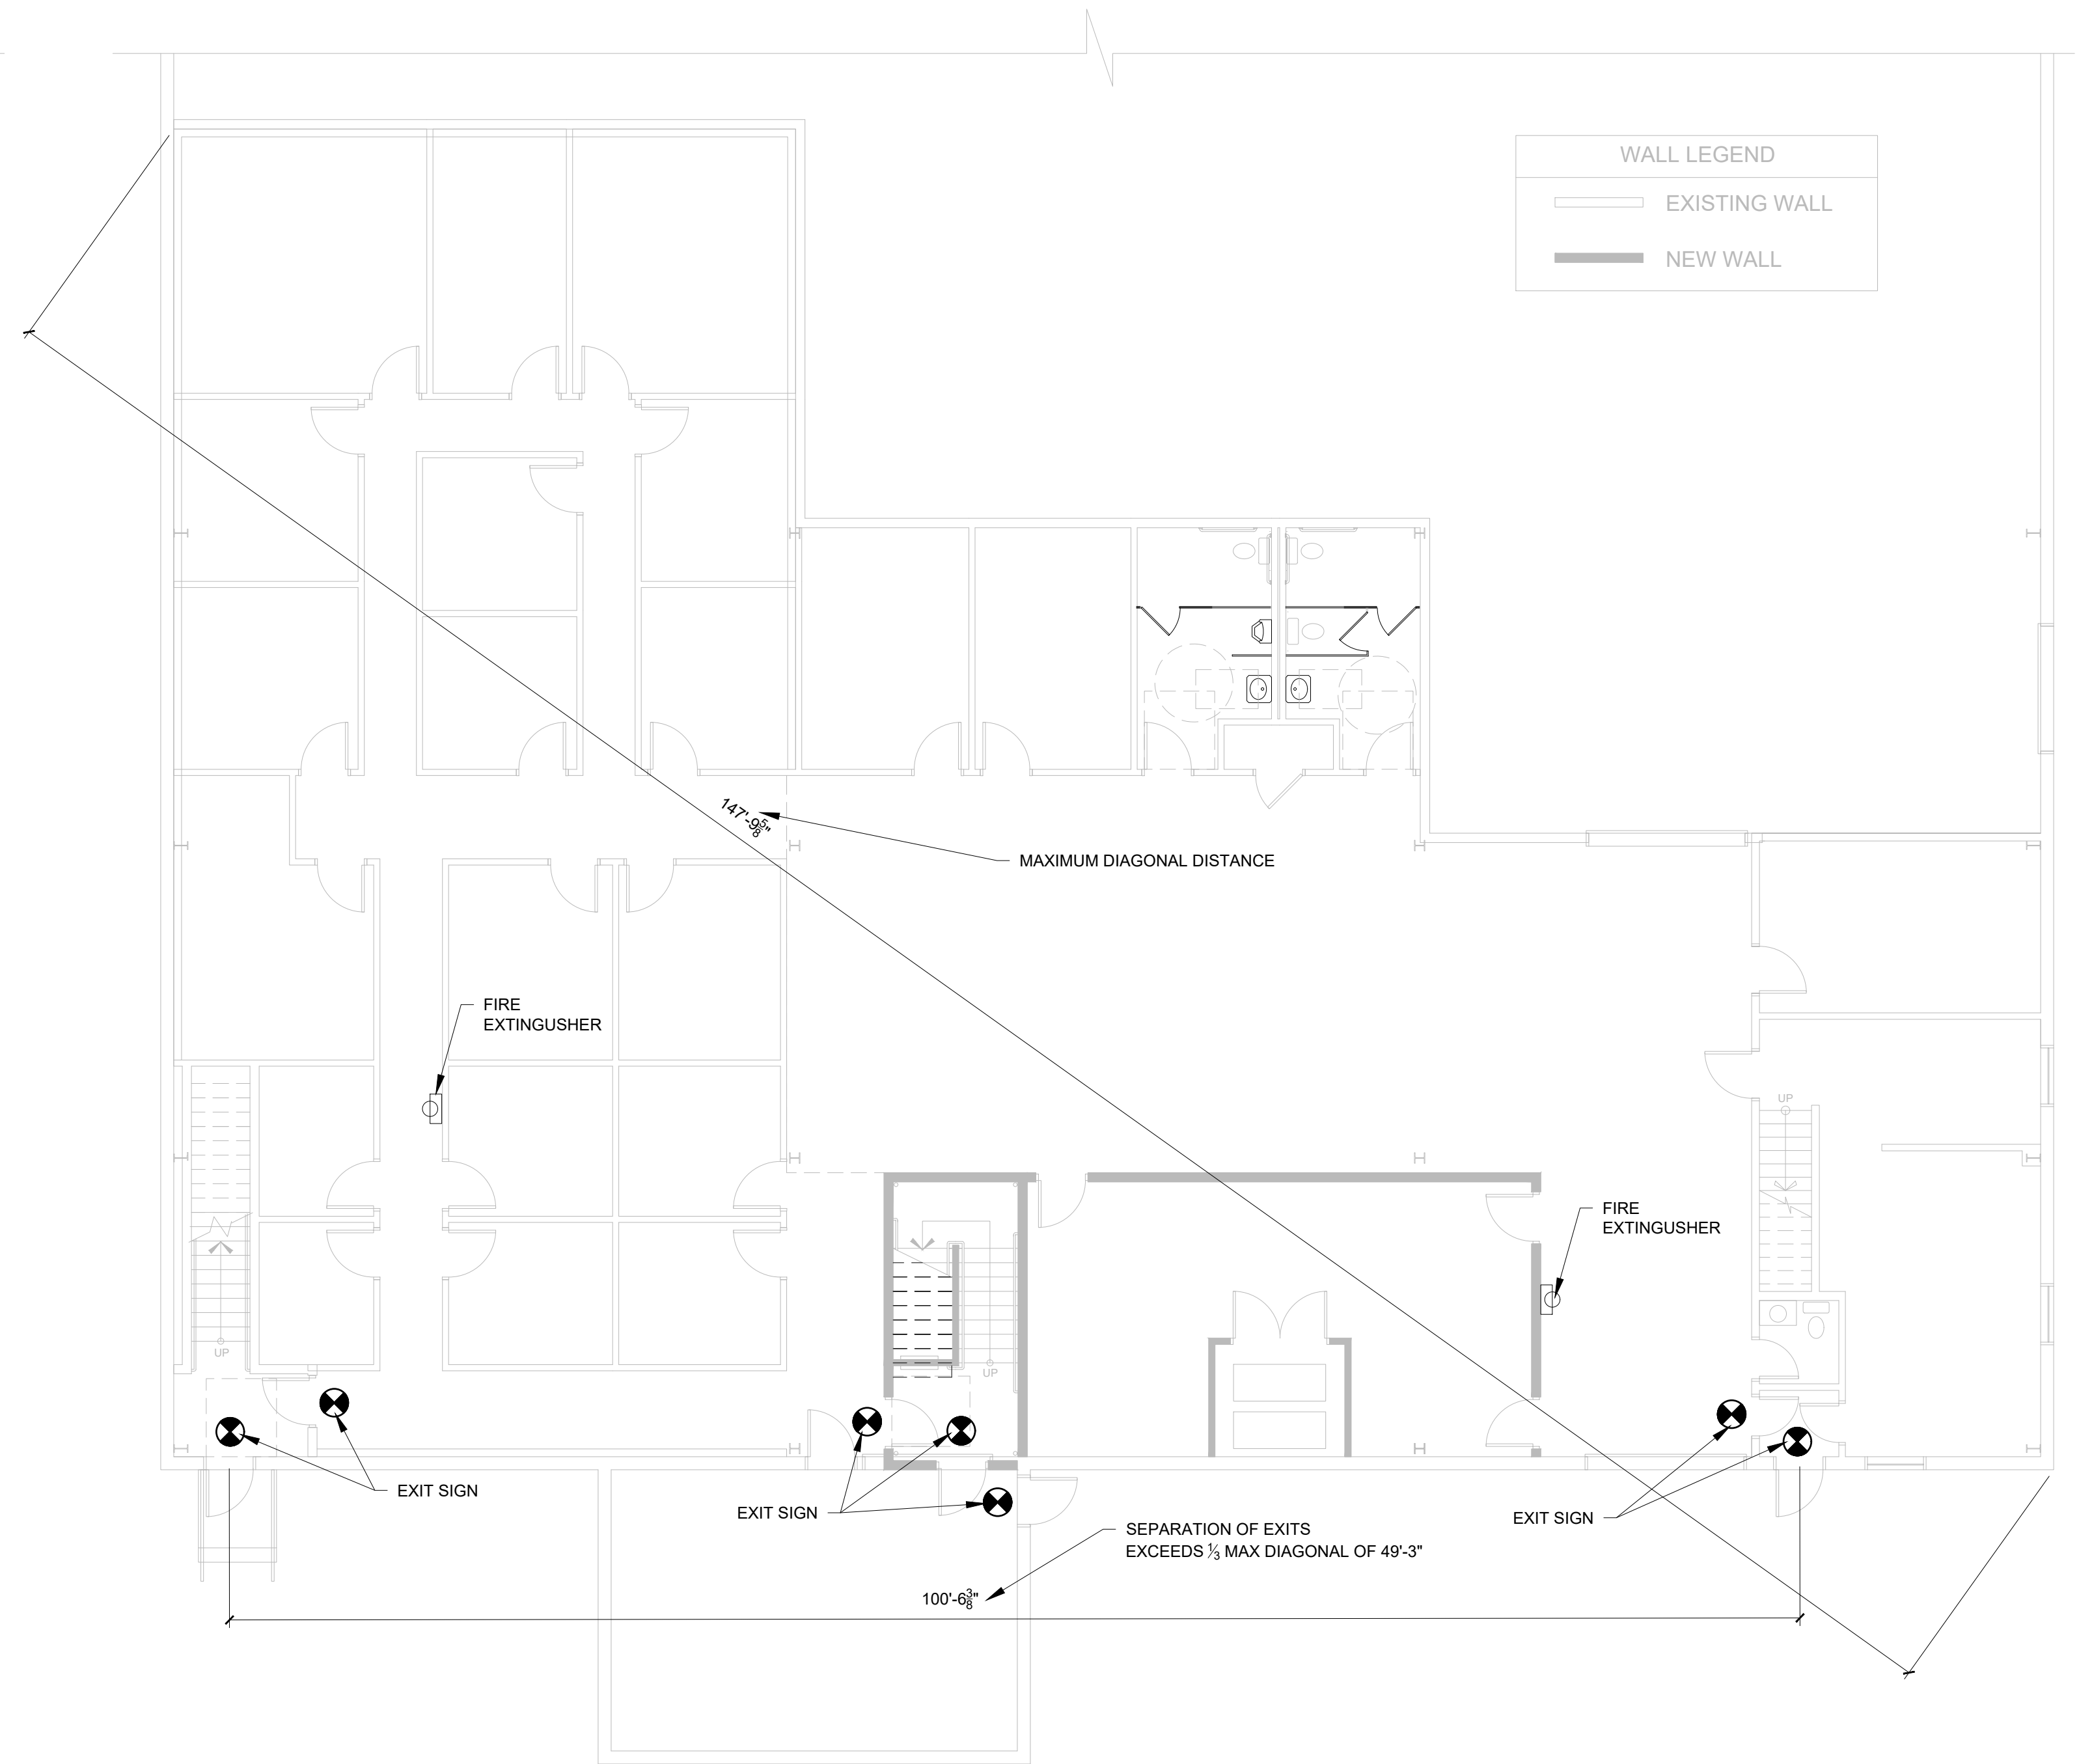

1 FIRST FLOOR PLAN
1/8" = 1'-0"