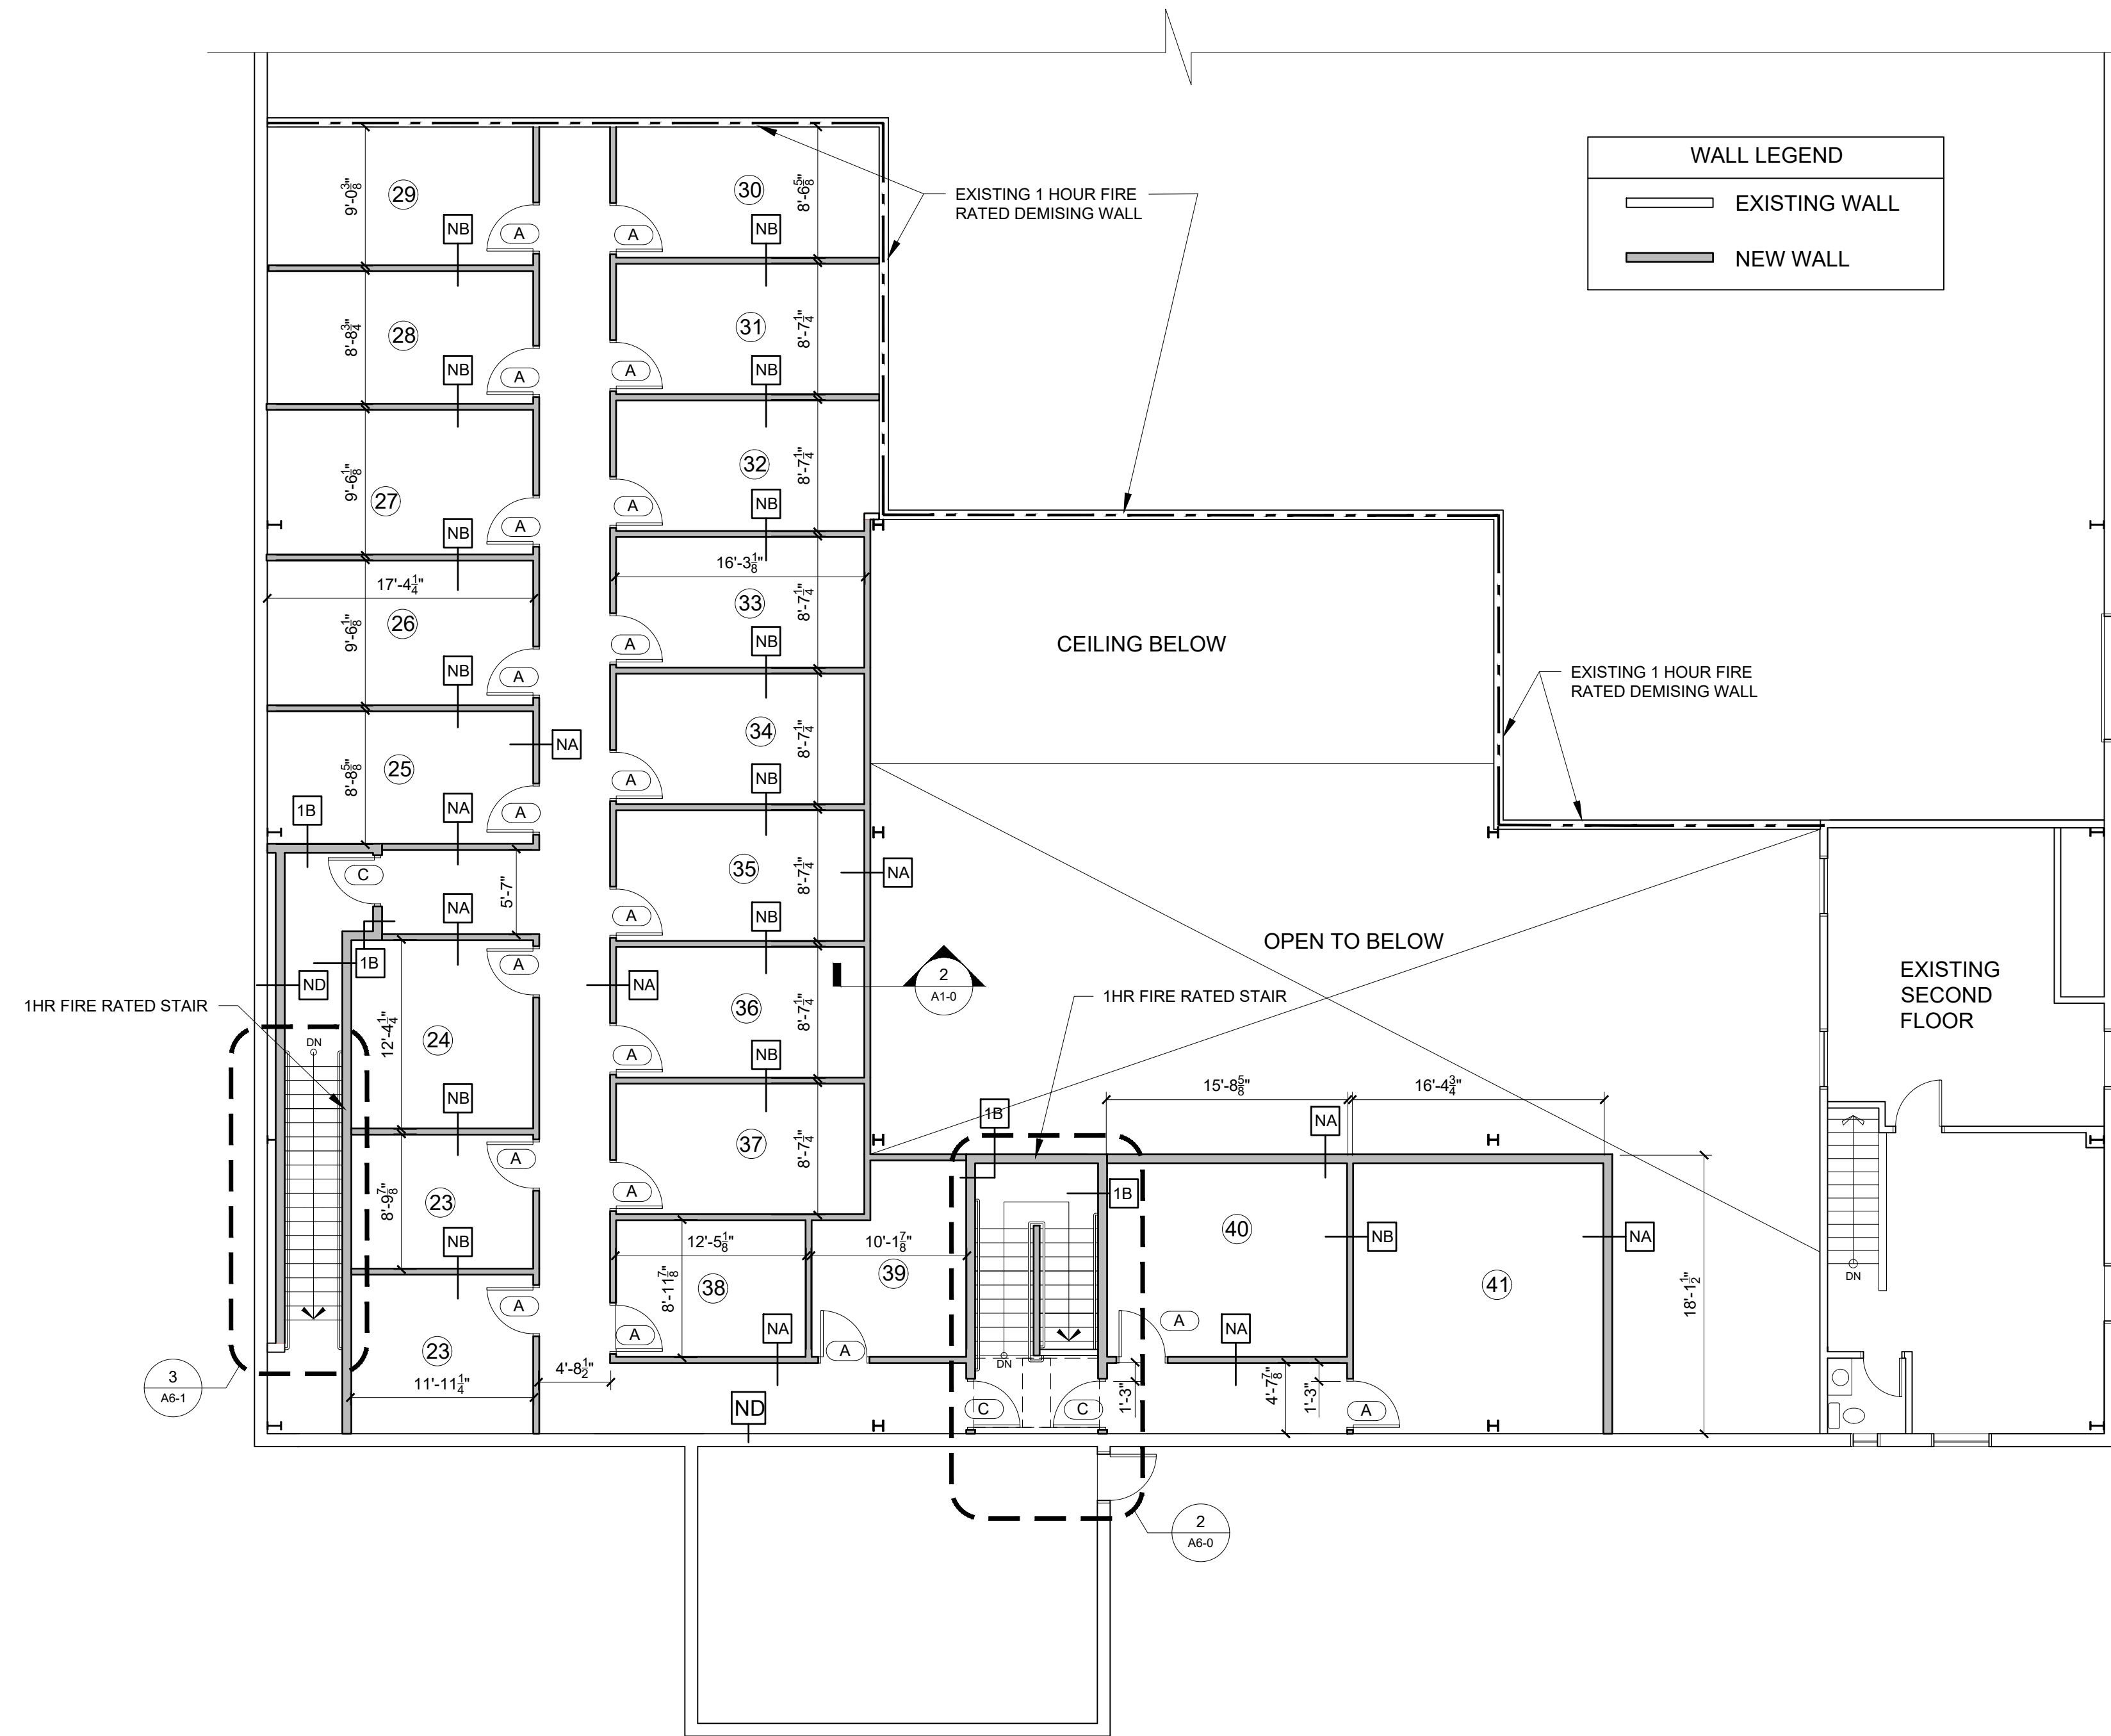

© 2017 RYAN SENATORE ARCHITECTURE

GRIME STUDIOS
PORTLAND, MAINE

CONSULTANTS:

REVISIONS:

△ REVISION #1 08/04/15

DATE: OCTOBER 16, 2017

PROJECT No. 1428

DRAWN BY: RJS / RRT

CHECKED BY: RJS

SCALE: AS NOTED

SHEET TITLE:
SECOND FLOOR PLAN

A1-2

1 SECOND FLOOR PLAN
1/8" = 1'-0"