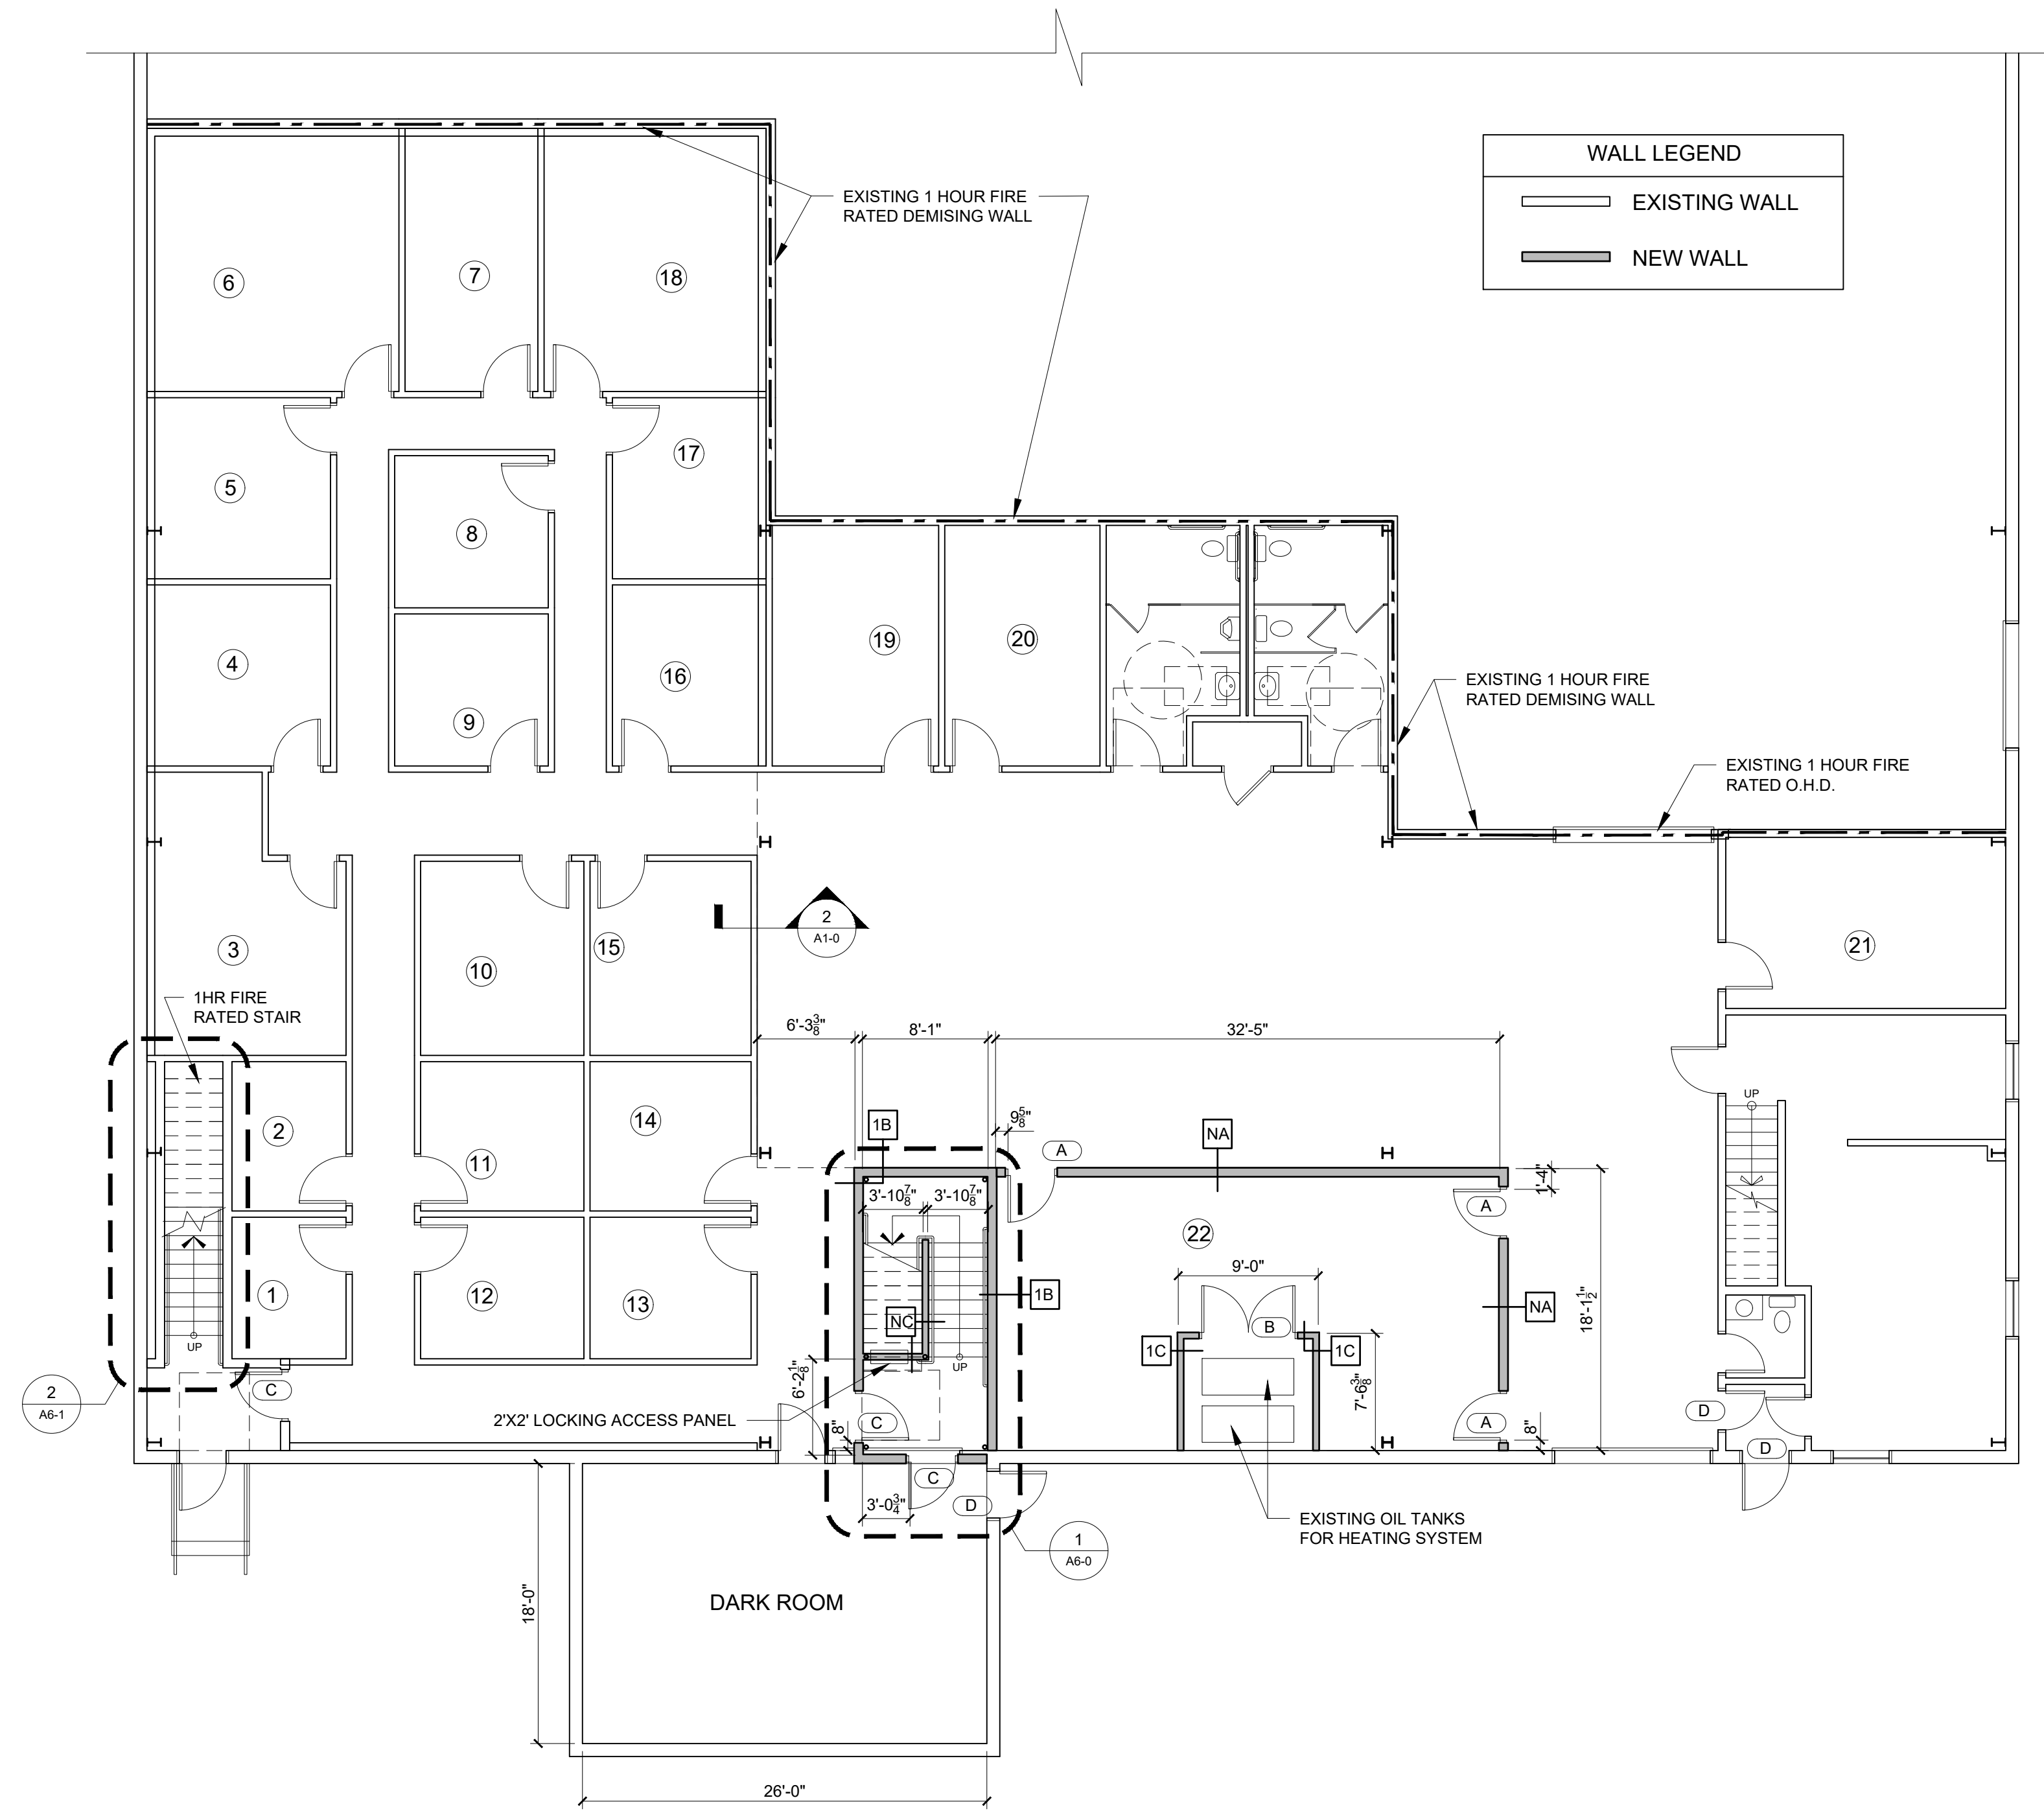

© 2017 RYAN SENATORE ARCHITECTURE

GRIME STUDIOS
PORTLAND, MAINE

CONSULTANTS:

REVISIONS:

DATE: OCTOBER 16, 2017

PROJECT No. 1428

DRAWN BY: RJS / RRT

CHECKED BY: RJS

SCALE: AS NOTED

SHEET TITLE:
FIRST FLOOR PLAN

A1-1

1 FIRST FLOOR PLAN
1/8" = 1'-0"