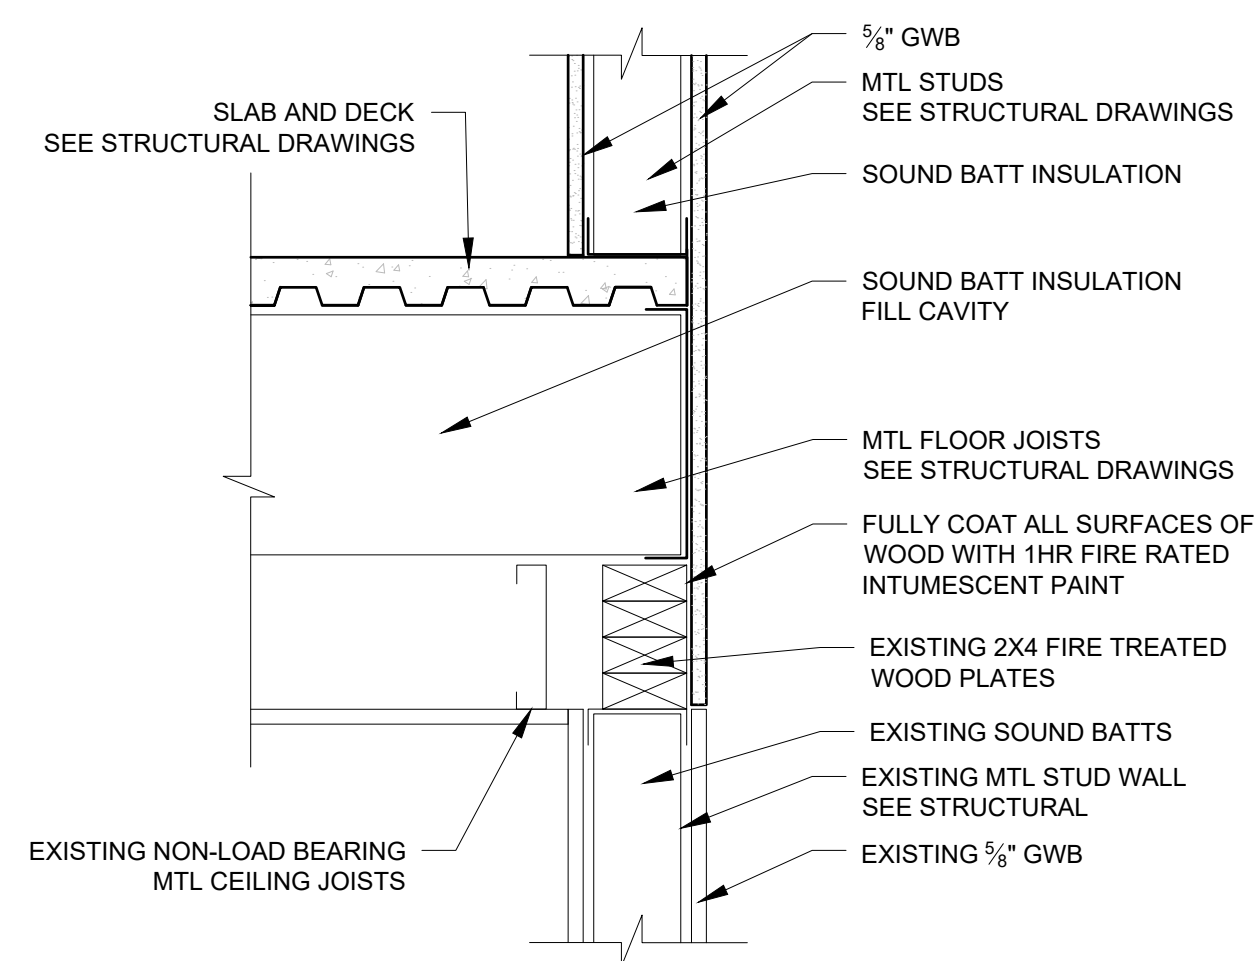

© 2017 RYAN SENATORE ARCHITECTURE

GRIME STUDIOS
PORTLAND, MAINE

CONSULTANTS:

REVISIONS:

DATE: OCTOBER 16, 2017

PROJECT No. 1428

DRAWN BY: RJS / RRT

CHECKED BY: RJS

SCALE: AS NOTED

SHEET TITLE:
FIRST FLOOR PLAN

A1-1

2 SECTION DETAIL AT NEW WALL AND FLOOR ON EXISTING WALL
1-1/2" = 1'-0"