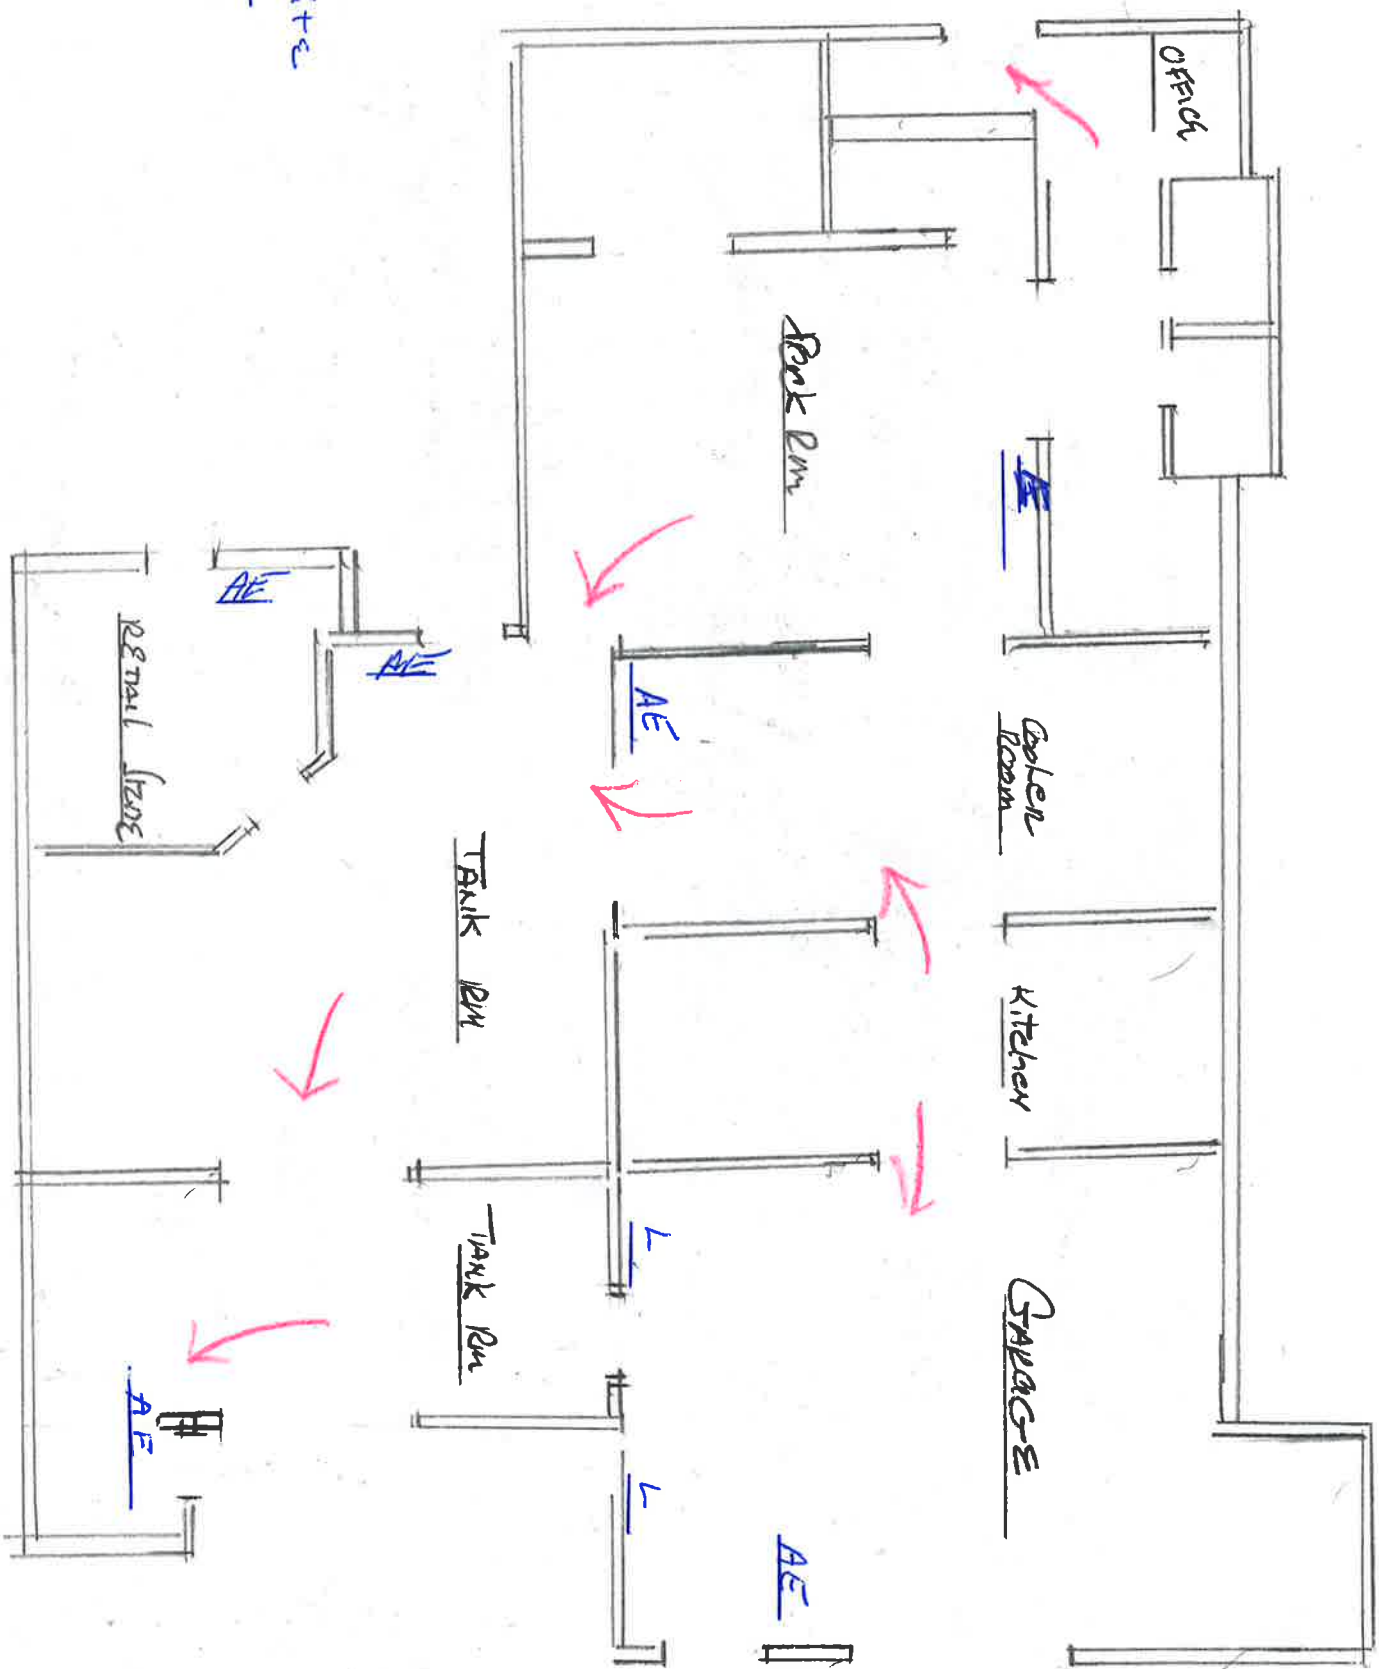

LIFE SAFETY 003

E - EXIT
AE - EXIT
L - LOCK

1035 DEER AVE
TAHOE 16