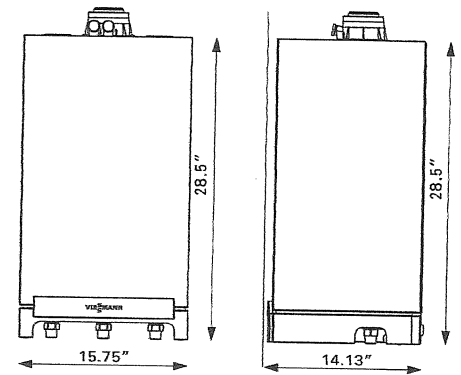

Model	WB1B	26	35
Rated input	MBH	37 - 91	37 - 118
Efficiency	% AFUE	94%	94%
Altitude Levels	ft.	up to 10,000 ft.	up to 10,000 ft.
Dimensions (inches)	Depth	14.13	14.13
	Width	15.75	15.75
	Height	28.5	28.5
Weight	lbs	78	78

Optional CombiPLUS Kit for on-demand DHW

Connected to Model	WB1B	26	35
DHW Supply Temperature	°F / °C	140 / 60	140 / 60
Continuous Draw Rate	USG/h	156 [†]	216 [†]
Dimensions (inches)	Depth	9.88	9.88
	Width	17	17
	Height	8.75	8.75
Weight	lbs	25	25
Min. / Max. distance between boiler and CombiPLUS Kit	Inches	11.5 / 36	11.5 / 36