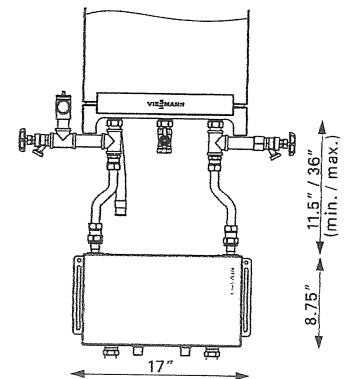

Model	WB1B	26	35
Rated input	MBH	37 - 91	37 - 118
Efficiency	% AFUE	94%	94%
Altitude Levels	ft.	up to 10,000 ft.	up to 10,000 ft.
Dimensions (inches)	Depth	14.13	14.13
	Width	15.75	15.75
	Height	28.5	28.5
Weight	lbs	78	78

Optional CombiPLUS Kit for on-demand DHW

Connected to Model	WB1B	26	35
DHW Supply Temperature	°F / °C	140 / 60	140 / 60
Continuous Draw Rate	USG/h	156 [†]	216 [†]
Dimensions (inches)	Depth	9.88	9.88
	Width	17	17
	Height	8.75	8.75
Weight	lbs	25	25
Min. / Max. distance between boiler and CombiPLUS Kit	Inches	11.5 / 36	11.5 / 36