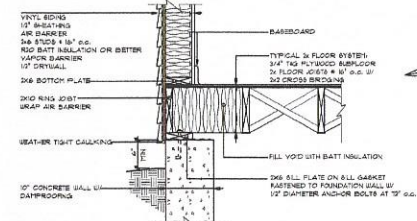

Gervais - Attachment 1

**PRELIMINARY DRAWING
NOT FOR CONSTRUCTION**

SECTION
SCALE: 1/2" = 1'-0"