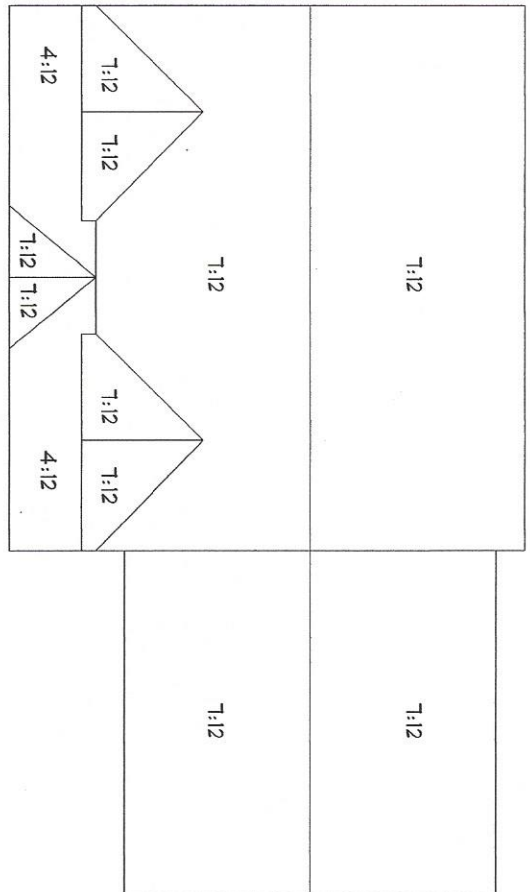

ROOF VIEW
SCALE: 1/4" = 1'-0"

BRANDON & LAURA GERVAIS

GERVAIS RESIDENCE 28 X 36 2 STORY

DATE	Friday, November 18, 2016	12-20-16
JUN	SCALE - AS NOTED	
POR	2	4