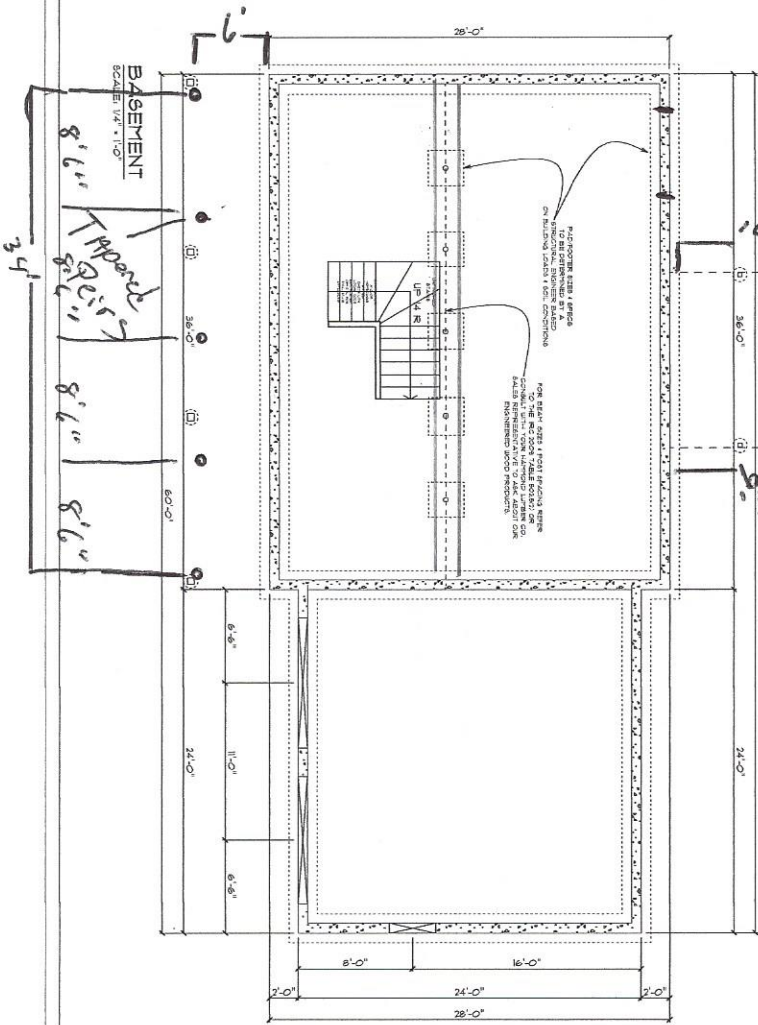

PRELIMINARY DRAWING
NOT FOR CONSTRUCTION

ROOF VIEW
SCALE: 1/4" = 1'-0"