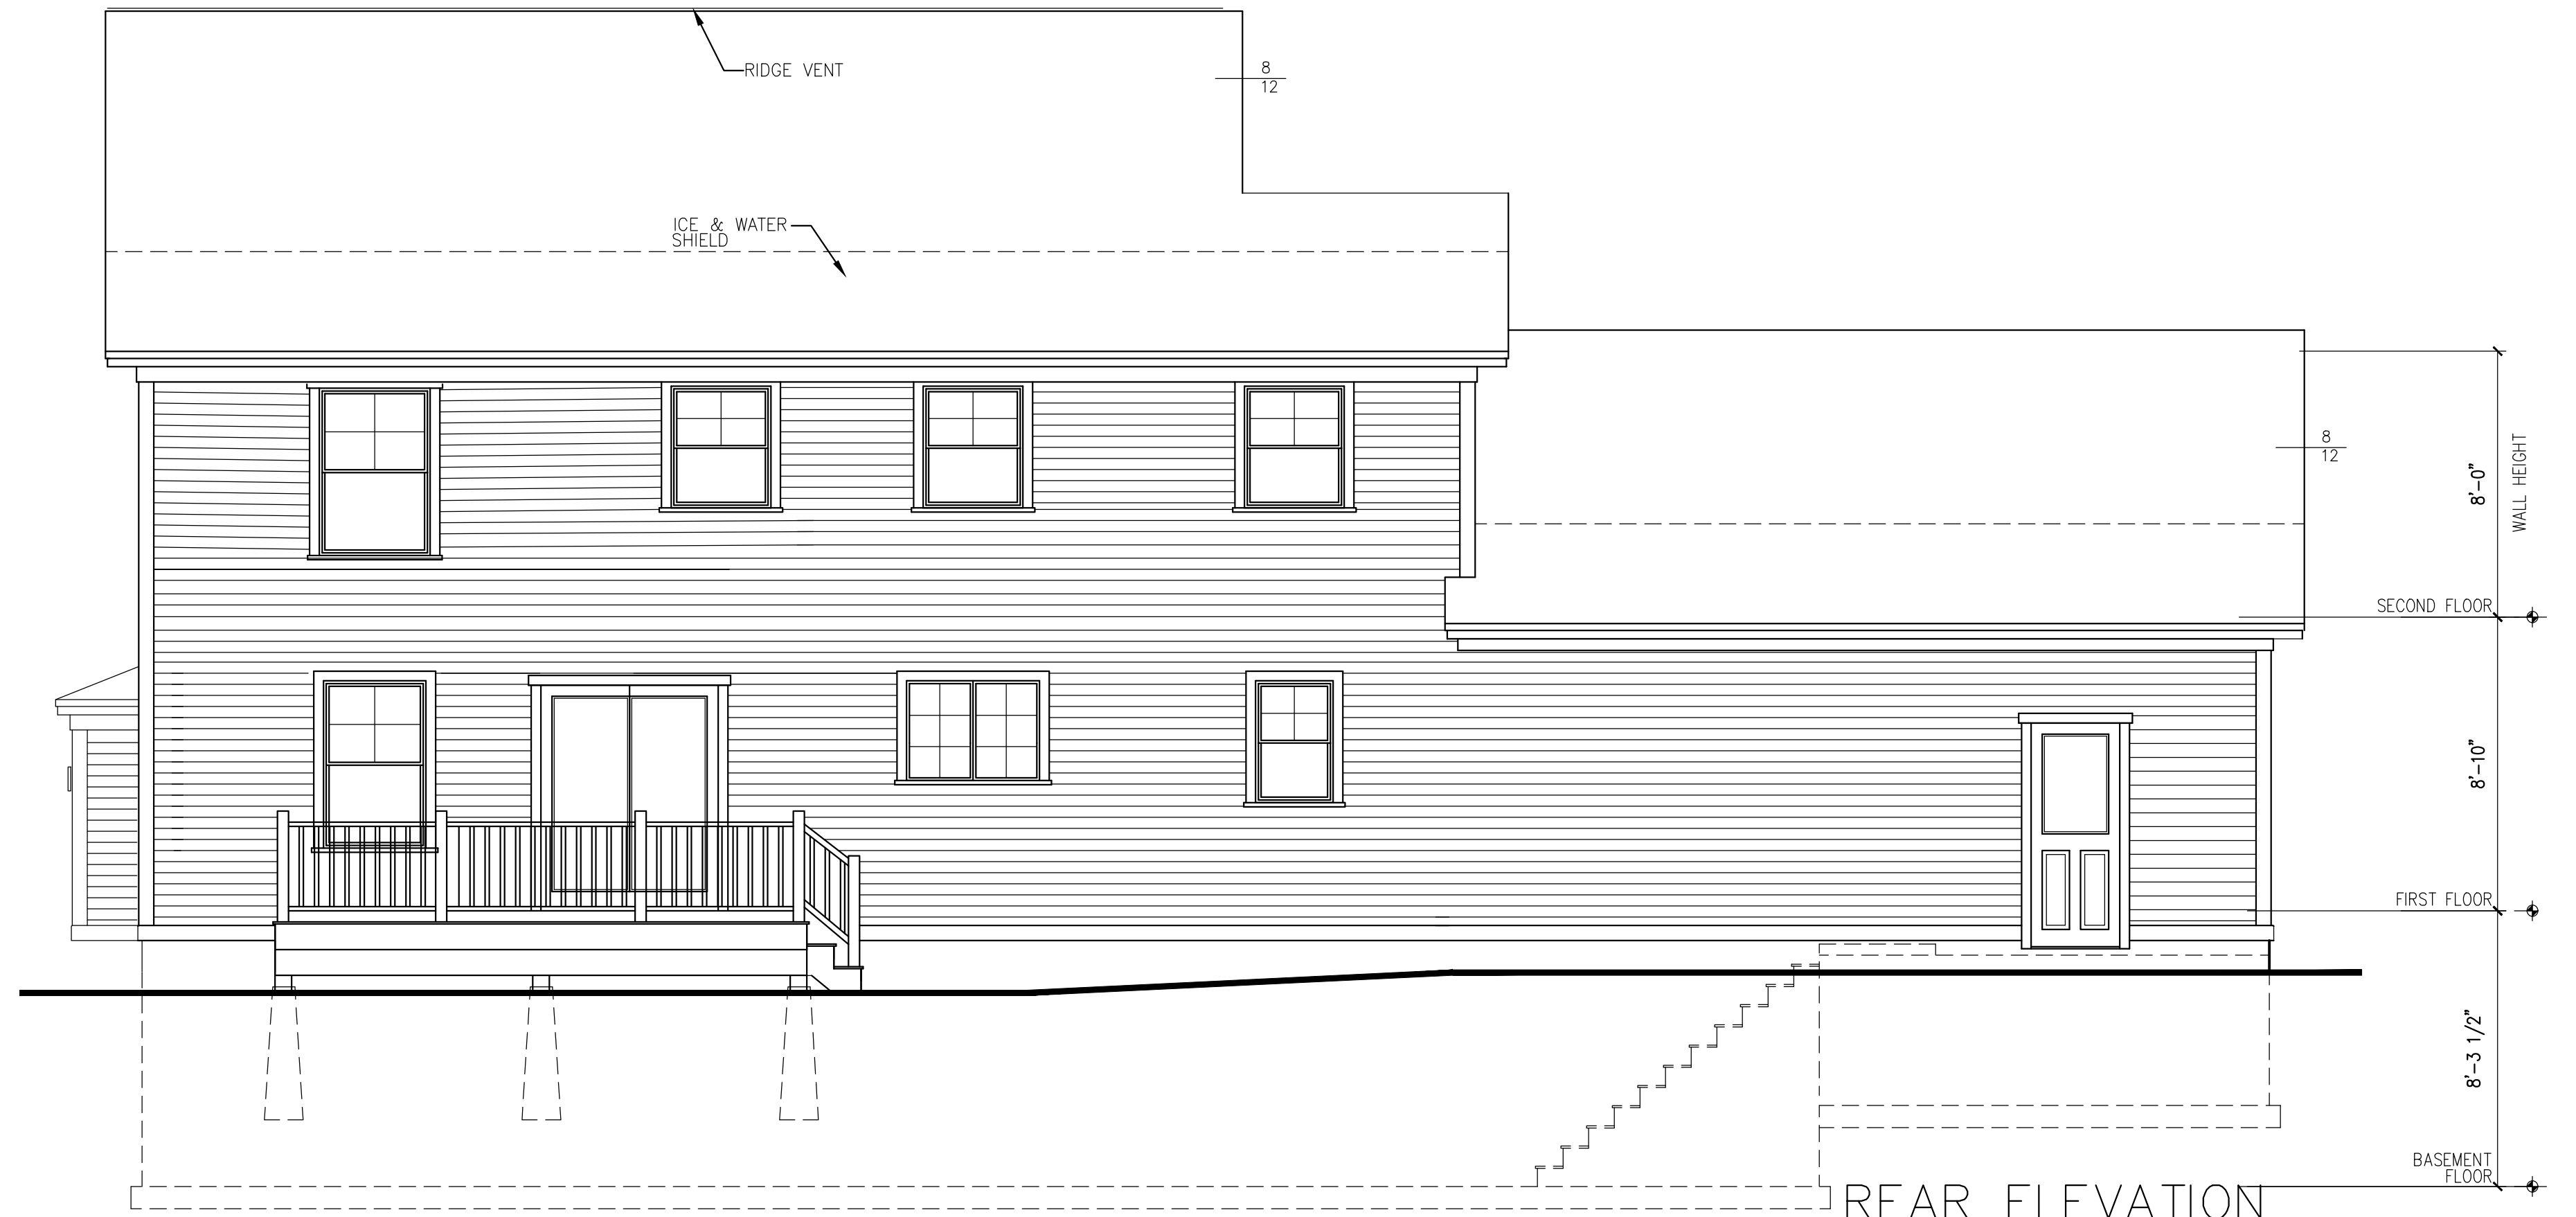

LEFT ELEVATION
1/4"=1'-0"

REAR ELEVATION
1/4"=1'-0"

RIGHT ELEVATION
1/4"=1'-0"

FRONT ELEVATION
1/4"=1'-0"

MANCUSI MAROTTA
PORTLAND, MAINE

DRAWINGS THIS SHEET
ELEVATIONS