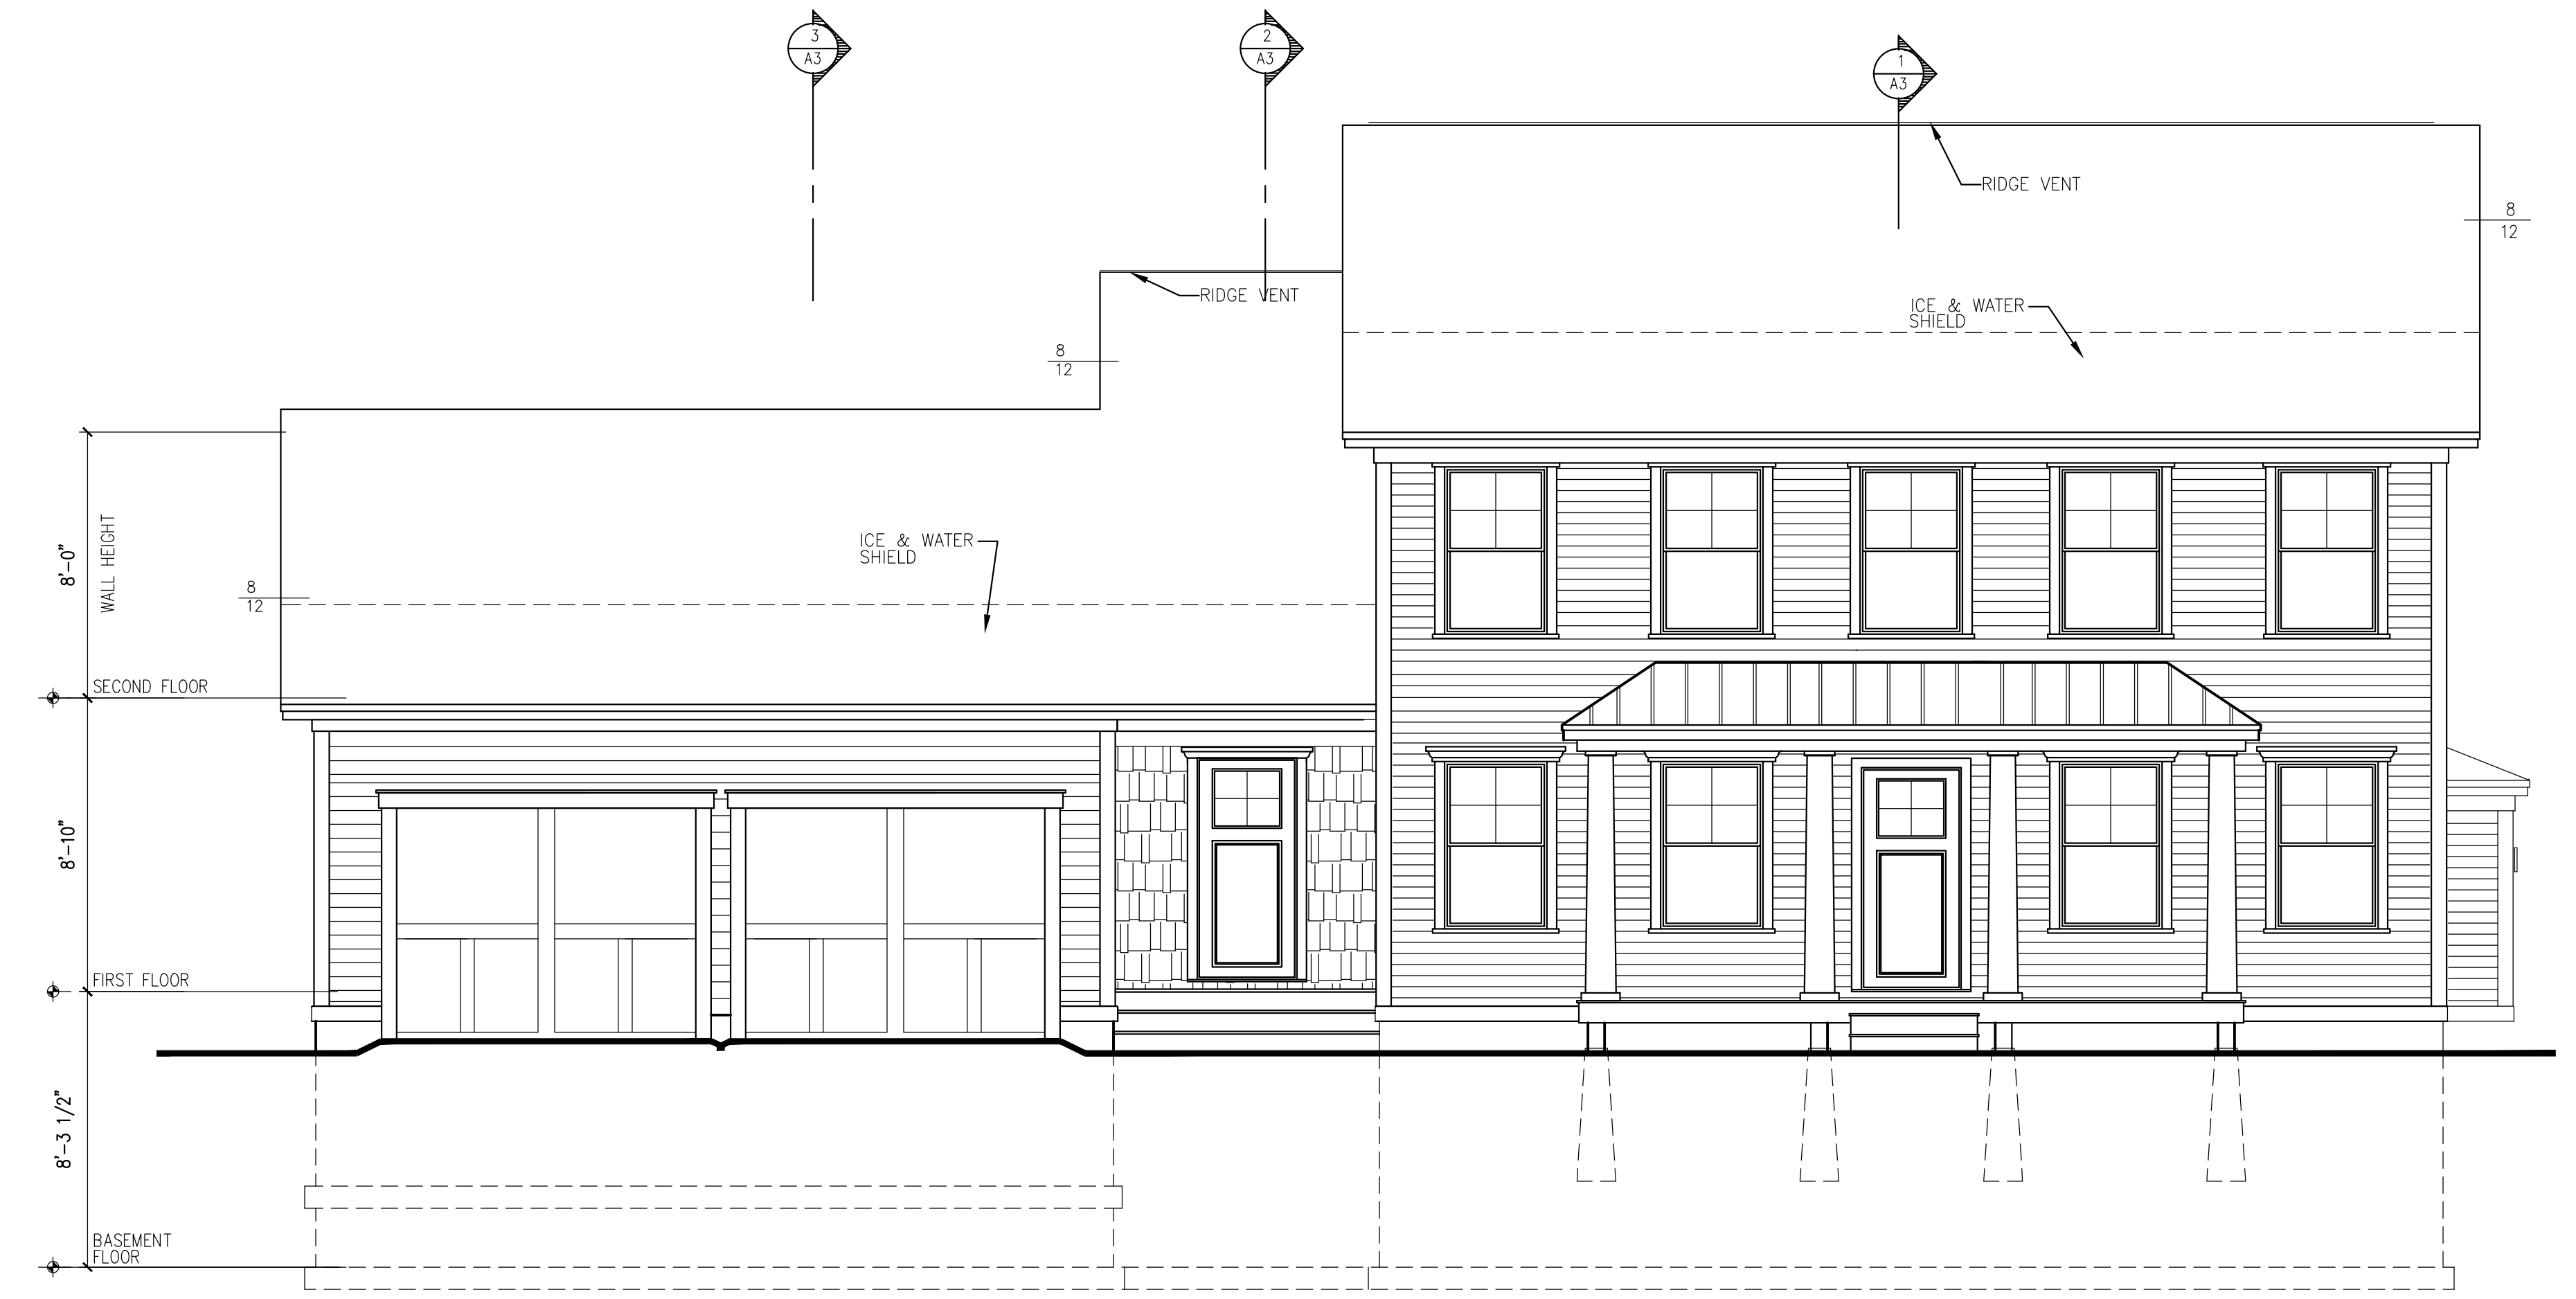

LEFT ELEVATION
1/4"=1'-0"

REAR ELEVATION
1/4"=1'-0"

RIGHT ELEVATION
1/4"=1'-0"

FRONT ELEVATION
1/4"=1'-0"

MANCUSI MAROTTA
PORTLAND, MAINE

DRAWINGS THIS SHEET
ELEVATIONS