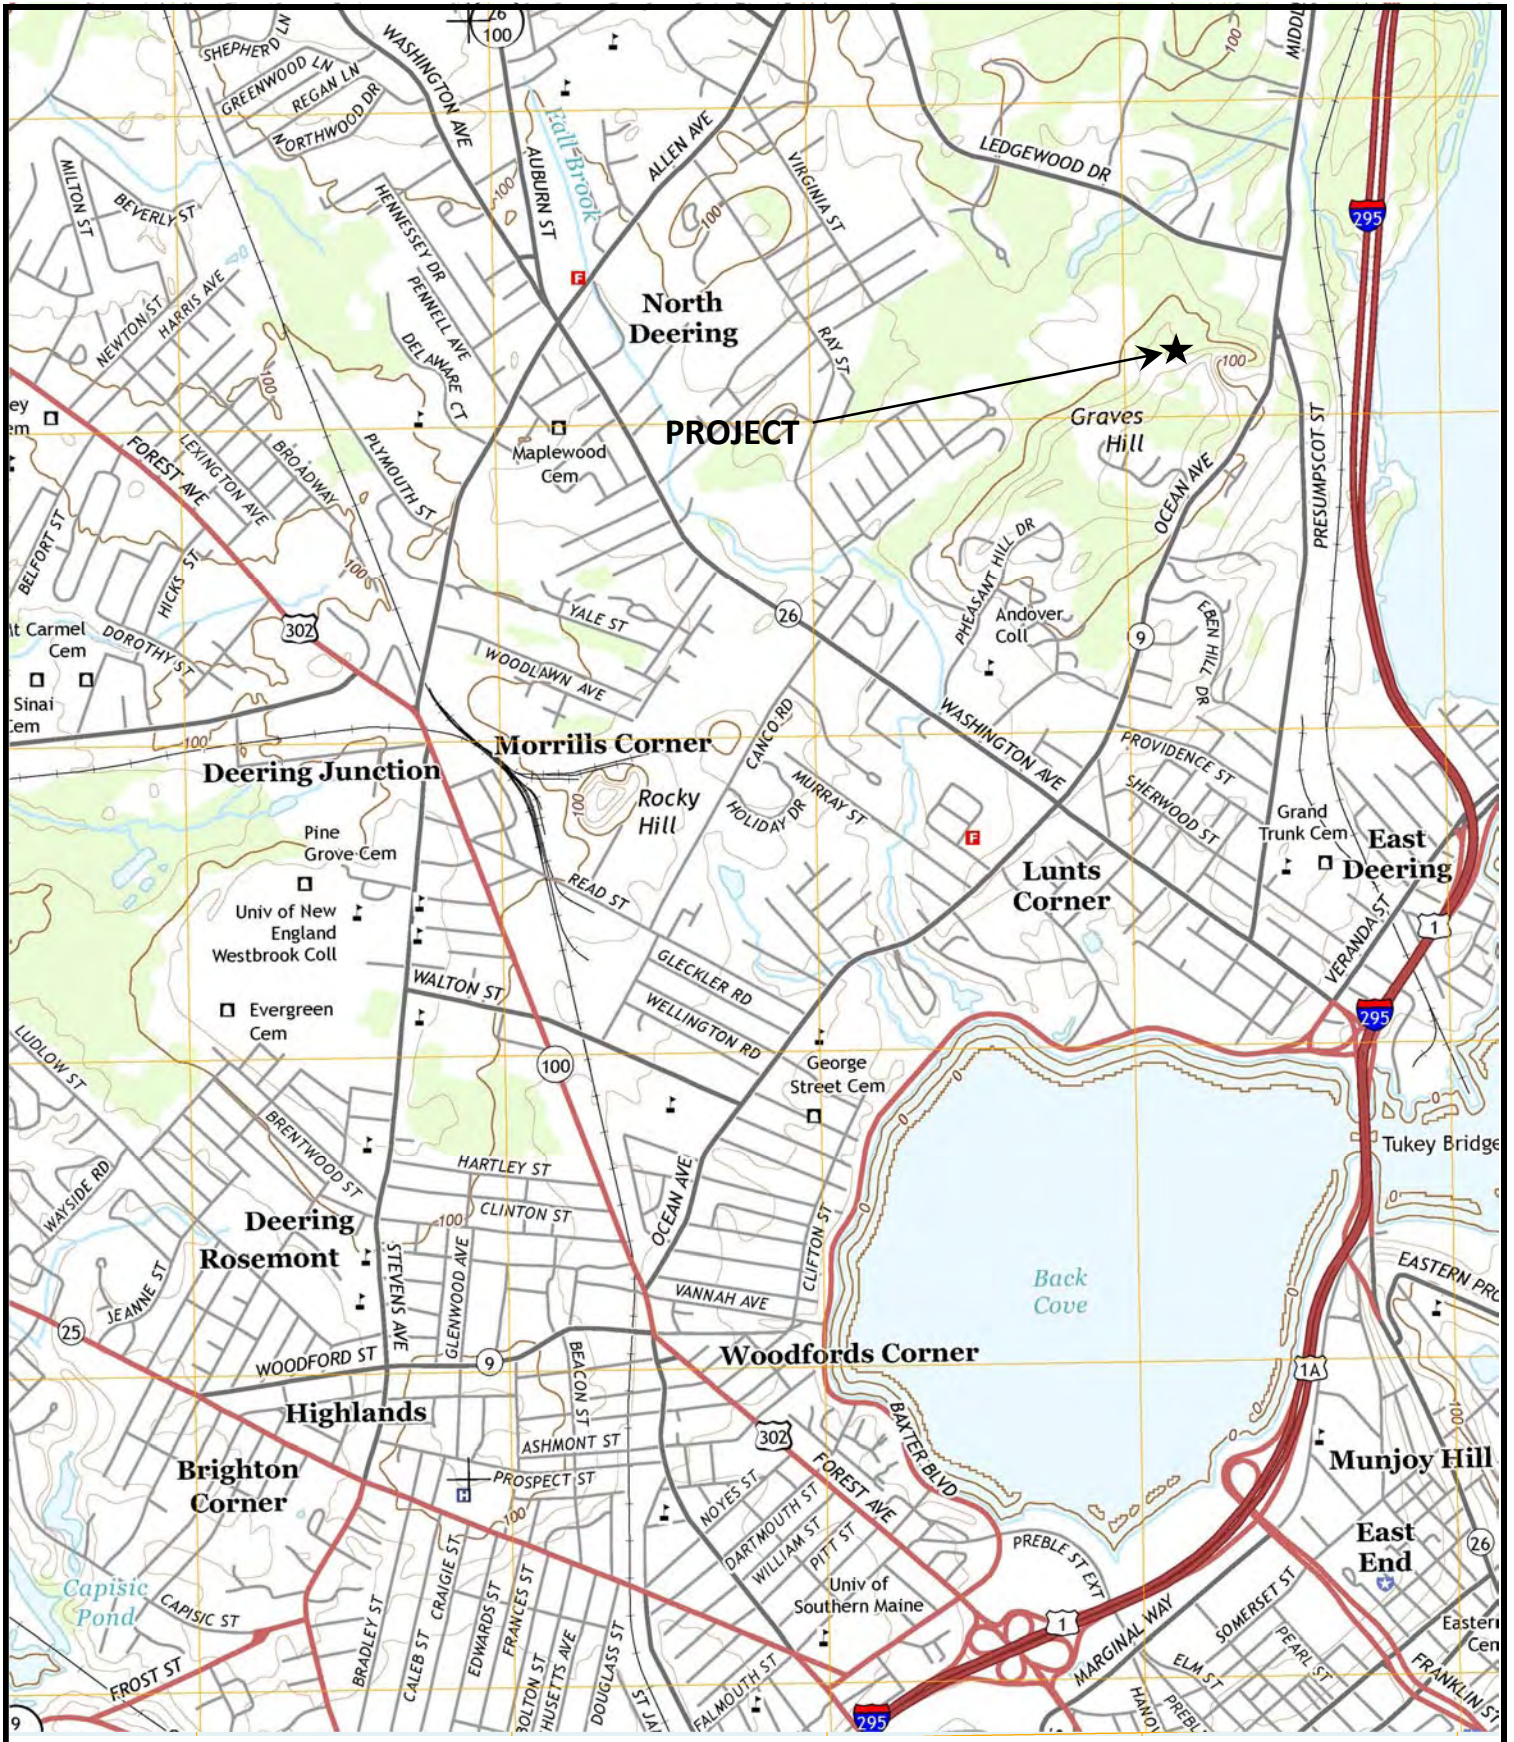

Section 2. Location Map

WWW.SEBAGOTECHNICS.COM
 75 John Roberts Rd. - Suite 1A South Portland, ME 04106 (207) 200-2100
 250 Goddard Rd. - Suite B Lewiston, ME 04240 (207) 783-5656

**SITE LOCATION MAP
 OF PORTLAND RETIREMENT COMMUNITY**

LOCATION:
 OCEAN AVENUE
 PORTLAND, ME

FOR:
 Hawthorn Retirement Group

SCALE: 1"=2000'

DATE: 11/19/14

SHEET:
 1 OF 1