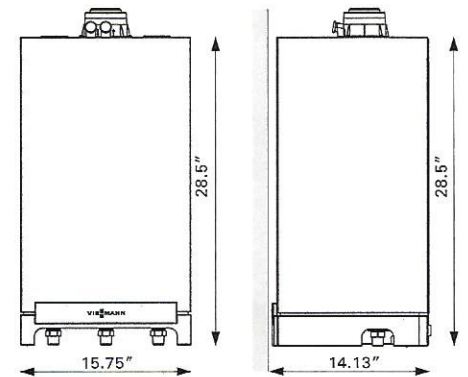

Model	WB1B	26	35
Rated input	MBH	37 - 91	37 - 118
Efficiency	% AFUE	94%	94%
Altitude Levels	ft.	up to 10,000 ft.	up to 10,000 ft.
Dimensions (inches)	Depth	14.13	14.13
	Width	15.75	15.75
	Height	28.5	28.5
Weight	lbs	78	78

Optional CombiPLUS Kit for on-demand DHW

Connected to Model	WB1B	26	35
DHW Supply Temperature	°F / °C	140 / 60	140 / 60
Continuous Draw Rate	USG/h	156†	216†
Dimensions (inches)	Depth	9.88	9.88
	Width	17	17
	Height	8.75	8.75
Weight	lbs	25	25
Min. / Max. distance between boiler and CombiPLUS Kit	Inches	11.5 / 36	11.5 / 36