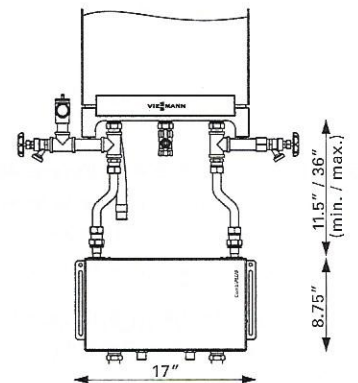

Model	WB1B	26	35
Rated input	MBH	37 - 91	37 - 118
Efficiency	% AFUE	94%	94%
Altitude Levels	ft.	up to 10,000 ft.	up to 10,000 ft.
Dimensions (inches)	Depth	14.13	14.13
	Width	15.75	15.75
	Height	28.5	28.5
Weight	lbs	78	78

Optional CombiPLUS Kit for on-demand DHW

Connected to Model	WB1B	26	35
DHW Supply Temperature	°F / °C	140 / 60	140 / 60
Continuous Draw Rate	USG/h	156†	216†
Dimensions (inches)	Depth	9.88	9.88
	Width	17	17
	Height	8.75	8.75
Weight	lbs	25	25
Min. / Max. distance between boiler and CombiPLUS Kit	Inches	11.5 / 36	11.5 / 36