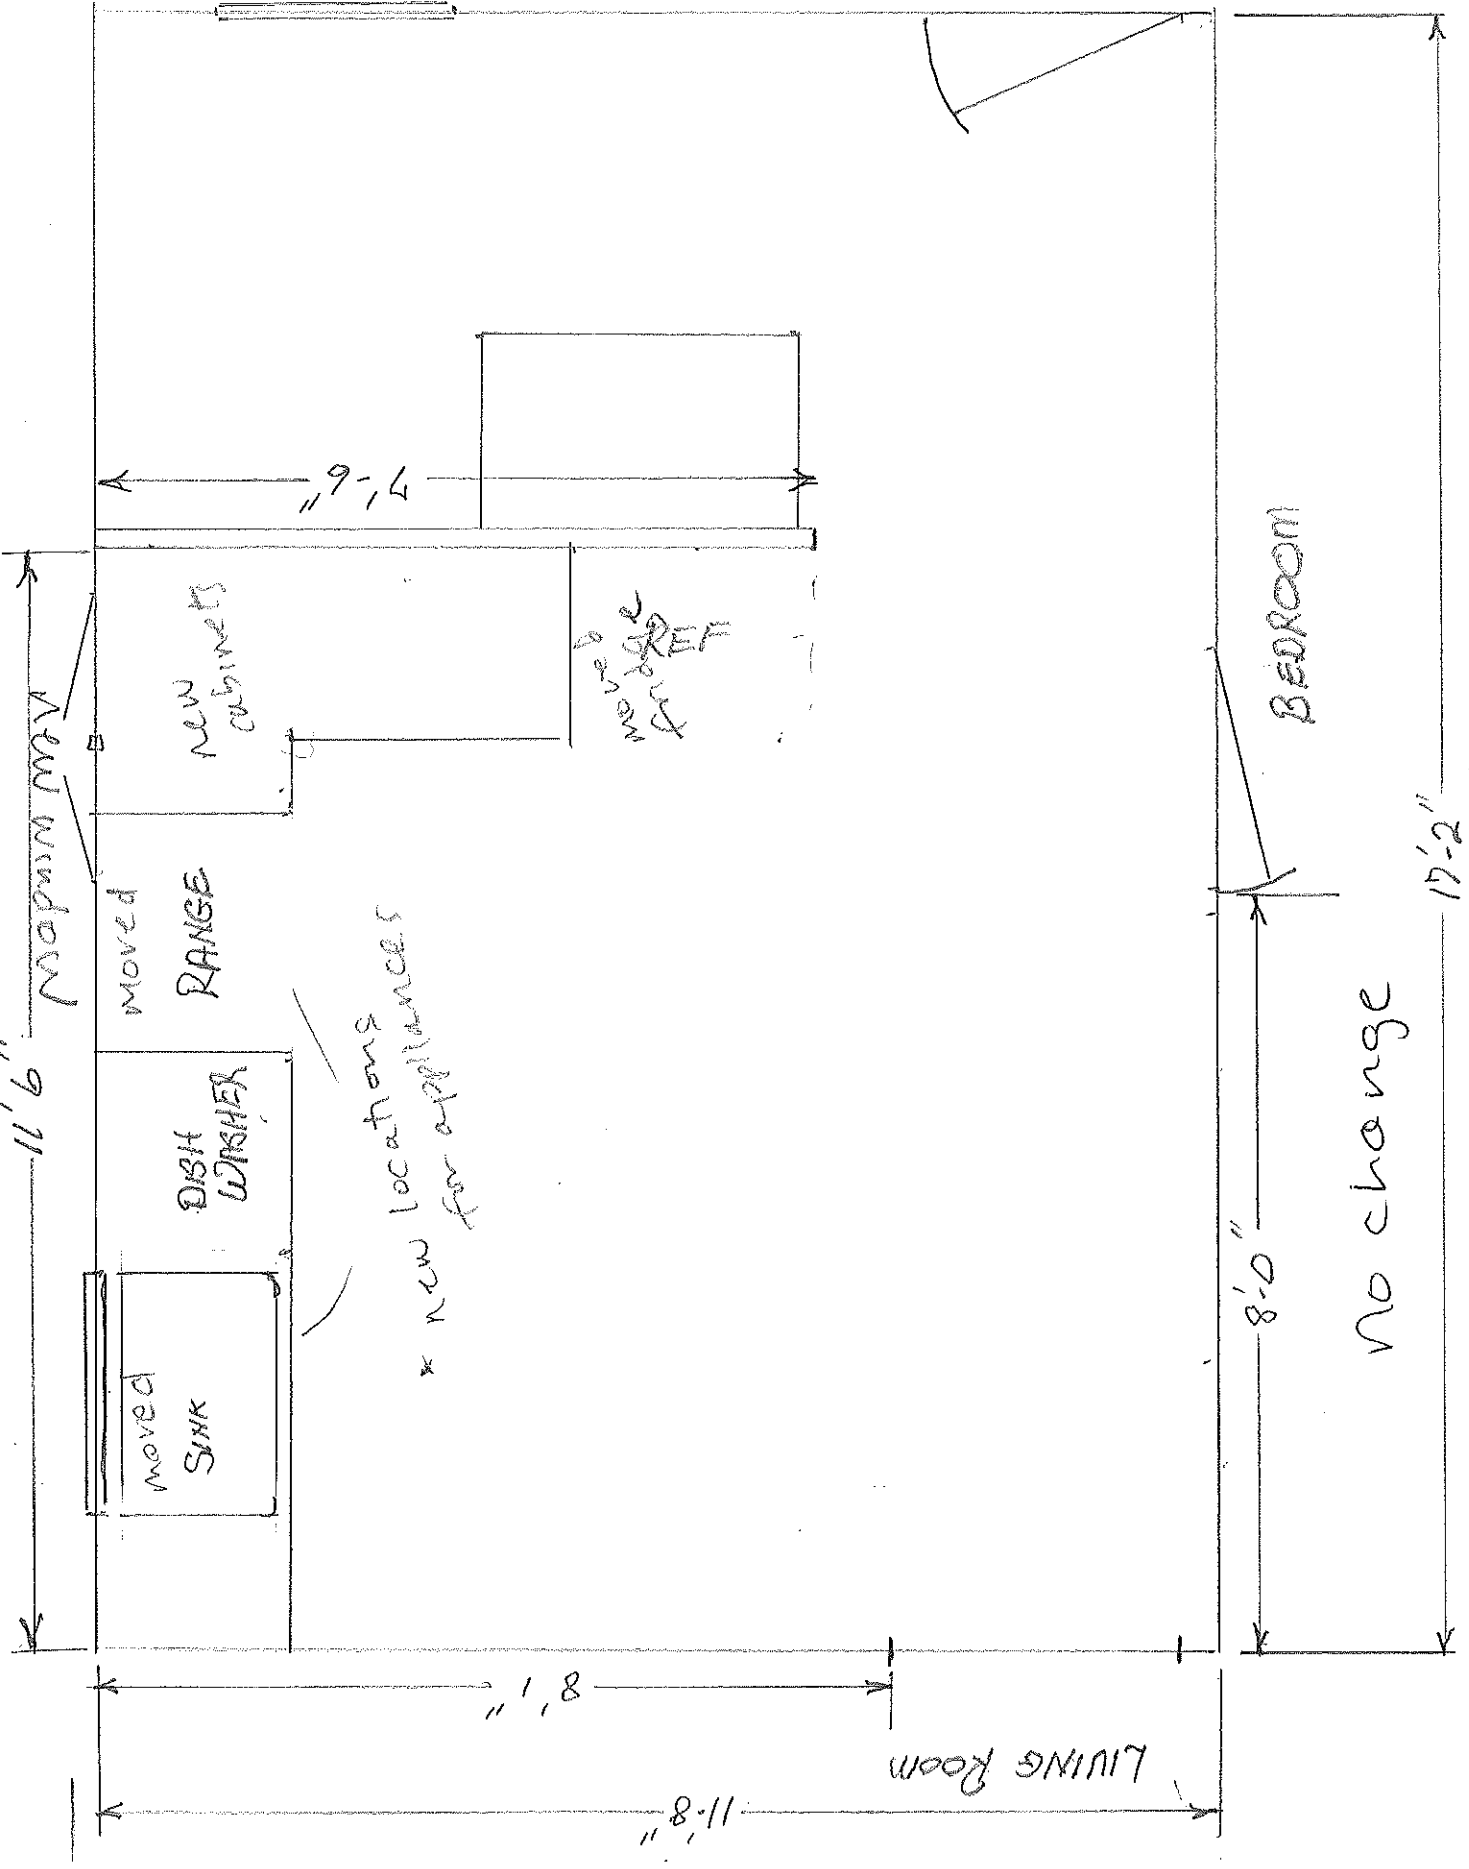

# NEW Proposed floor plan

DECK

BEDROOM

No change

17'2"

LIVING ROOM

11'8"

8'1"

8'0"

\* new locations for appliances

move cabinet

NEW CUPBINTS

RANGE

DISH WASHER

MOVED SINK

MOVED

maximum mtr

11'6"

9'4"