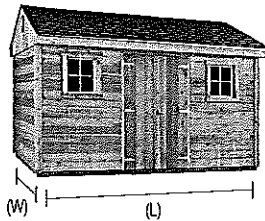

# The Classic

Design your shed with our online tool!  
shedsusa.com

Price includes:

- Two windows
- Centered double door
- Your choice of roof style, roof color, and siding

**All Prices Include Delivery and Installation\***

SHOWN IN PHOTO: 8' x 12' Classic, clay vinyl siding (6' wall), extended peak roof, black shingles, trim package 2.

## STEP 1 Choose your siding, size and wall height:

The Classic Smart Siding

The Classic Pine Siding

The Classic Cedar Siding

The Classic Vinyl Siding

SKU #	461-241	464-034
Size (W x L)	6' Wall (height)	7' Wall (height)
8' x 12'	\$2,389	\$2,699
8' x 14'	\$2,789	\$3,179
10' x 12'	\$2,959	\$3,329
10' x 14'	\$3,399	\$3,949
10' x 16'	\$3,749	\$4,239
12' x 12'	\$3,499	\$3,999
12' x 14'	\$3,879	\$4,449
12' x 16'	\$4,199	\$4,759
12' x 20'	\$5,299	\$5,999

SKU #	460-842	463-759
Size (W x L)	6' Wall (height)	7' Wall (height)
8' x 12'	\$2,399	\$2,749
8' x 14'	\$2,749	\$3,079
10' x 12'	\$2,999	\$3,399
10' x 14'	\$3,329	\$3,799
10' x 16'	\$3,749	\$4,249
12' x 12'	\$3,399	\$3,879
12' x 14'	\$3,799	\$4,349
12' x 16'	\$4,249	\$4,839
12' x 20'	\$5,279	\$5,979