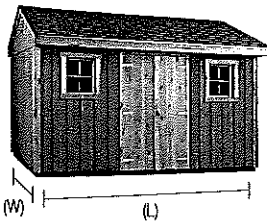

# The Classic

Design your shed with our online tool!  
shedsusa.com

Price includes:

- Two windows
- Centered double door
- Your choice of roof style, roof color, and siding

**All Prices Include Delivery and Installation\***

SHOWN IN PHOTO: 8' x 12' Classic, clay vinyl siding (6' wall), extended peak roof, black shingles, trim package 2.

## STEP 1 Choose your siding, size and wall height:

The Classic Smart Siding

The Classic Pine Siding

The Classic Cedar Siding

The Classic Vinyl Siding

SKU #	461-241	464-034
Size (W x L)	6' Wall (height)	7' Wall (height)
8' x 12'	\$2,389	\$2,699
8' x 14'	\$2,789	\$3,179
10' x 12'	\$2,959	\$3,329
10' x 14'	\$3,399	\$3,949
10' x 16'	\$3,749	\$4,239
12' x 12'	\$3,499	\$3,999
12' x 14'	\$3,879	\$4,449
12' x 16'	\$4,199	\$4,759
12' x 20'	\$5,299	\$5,999