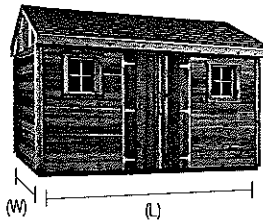

# The Classic

Design your shed with our online tool!  
shedsusa.com

Price includes:

- Two windows
- Centered double door
- Your choice of roof style, roof color, and siding

**All Prices Include Delivery and Installation\***

## STEP 1 Choose your siding, size and wall height:

The Classic Smart Siding

The Classic Pine Siding

The Classic Cedar Siding

The Classic Vinyl Siding

SKU #	461-241	464-034
Size (W x L)	6' Wall (height)	7' Wall (height)
8' x 12'	\$2,389	\$2,699
8' x 14'	\$2,789	\$3,179
10' x 12'	\$2,959	\$3,329
10' x 14'	\$3,399	\$3,949
10' x 16'	\$3,749	\$4,239
12' x 12'	\$3,499	\$3,999
12' x 14'	\$3,879	\$4,449
12' x 16'	\$4,199	\$4,759
12' x 20'	\$5,299	\$5,999

SKU #	460-842	463-759
Size (W x L)	6' Wall (height)	7' Wall (height)
8' x 12'	\$2,399	\$2,749
8' x 14'	\$2,749	\$3,079
10' x 12'	\$2,999	\$3,399
10' x 14'	\$3,329	\$3,799
10' x 16'	\$3,749	\$4,249
12' x 12'	\$3,399	\$3,879
12' x 14'	\$3,799	\$4,349
12' x 16'	\$4,249	\$4,839
12' x 20'	\$5,279	\$5,979

SKU #	460-083	462-685
Size (W x L)	6' Wall (height)	7' Wall (height)
8' x 12'	\$2,859	\$3,299
8' x 14'	\$3,179	\$3,649
10' x 12'	\$3,569	\$4,079
10' x 14'	\$3,949	\$4,449
10' x 16'	\$4,399	\$4,979
12' x 12'	\$3,999	\$4,579
12' x 14'	\$4,599	\$5,299
12' x 16'	\$4,999	\$5,749
12' x 20'	\$5,999	\$6,879