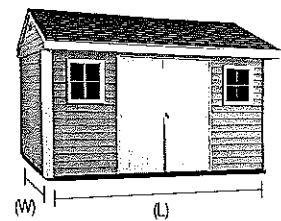

# The Classic

Design your shed with our online tool!  
shedsusa.com

Price includes:

- Two windows
- Centered double door
- Your choice of roof style, roof color, and siding

**All Prices Include Delivery and Installation\***

## STEP 1 Choose your siding, size and wall height:

The Classic Smart Siding

The Classic Pine Siding

The Classic Cedar Siding

The Classic Vinyl Siding

SKU #	461-241	464-034
Size (W x L)	6' Wall (height)	7' Wall (height)
8' x 12'	\$2,389	\$2,699
8' x 14'	\$2,789	\$3,179
10' x 12'	\$2,959	\$3,329
10' x 14'	\$3,399	\$3,949
10' x 16'	\$3,749	\$4,239
12' x 12'	\$3,499	\$3,999
12' x 14'	\$3,879	\$4,449
12' x 16'	\$4,199	\$4,759
12' x 20'	\$5,299	\$5,999

SKU #	460-842	463-759
Size (W x L)	6' Wall (height)	7' Wall (height)
8' x 12'	\$2,399	\$2,749
8' x 14'	\$2,749	\$3,079
10' x 12'	\$2,999	\$3,399
10' x 14'	\$3,329	\$3,799
10' x 16'	\$3,749	\$4,249
12' x 12'	\$3,399	\$3,879
12' x 14'	\$3,799	\$4,349
12' x 16'	\$4,249	\$4,839
12' x 20'	\$5,279	\$5,979

SKU #	460-083	462-685
Size (W x L)	6' Wall (height)	7' Wall (height)
8' x 12'	\$2,859	\$3,299
8' x 14'	\$3,179	\$3,649
10' x 12'	\$3,569	\$4,079
10' x 14'	\$3,949	\$4,449
10' x 16'	\$4,399	\$4,979
12' x 12'	\$3,999	\$4,579
12' x 14'	\$4,599	\$5,299
12' x 16'	\$4,999	\$5,749
12' x 20'	\$5,999	\$6,879